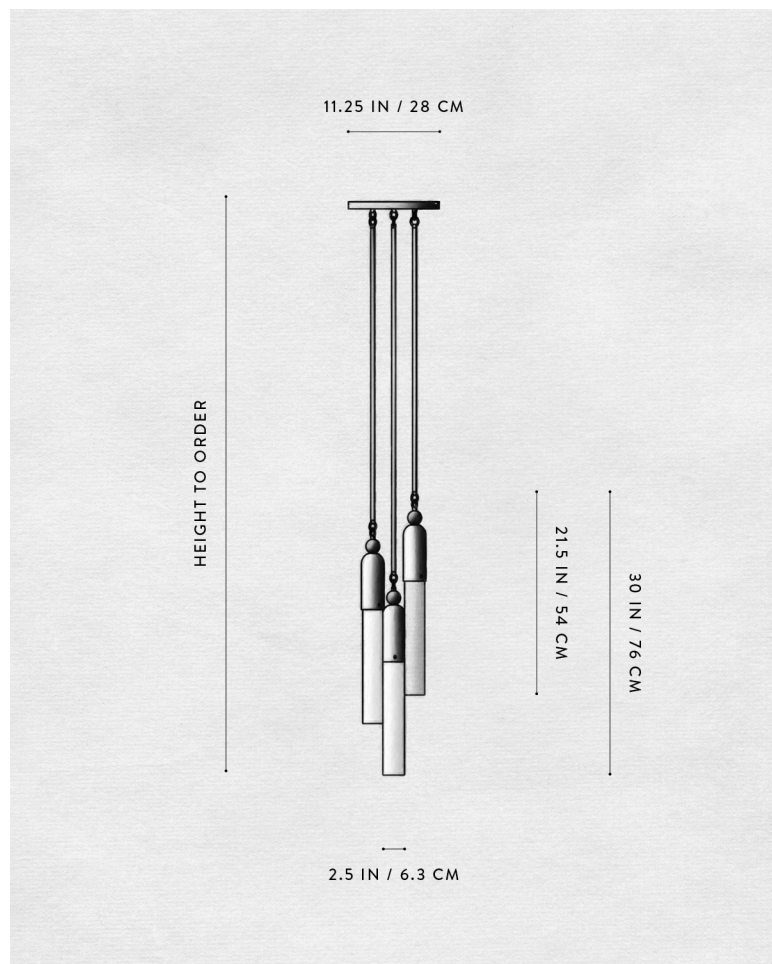

## TASSEL : 3 INSTALLATION

REFERENCE	PASSEMENERIE HISTORICAL REINTERPRETATION YVES SAINT LAURENT
COMPOSITION	MOLD-BLOWN GLASS CYLINDERS BRASS DOME AND ARMATURE

## TASSEL : 3 INSTALLATION

DIMENSIONS	Ø 11.25 IN Ø 28 CM HEIGHT TO ORDER APPROX. 20 LBS / 9 KG
WEIGHT	
PRICE	FROM \$7500
MINIMUM HEIGHT	37 IN
INCLUDES	60 IN
ADD HEIGHT	\$30 / IN
VOLTAGE	120-240 UL / CE
LAMPING	3 X 8W DIMMABLE LED 800 LUMENS EACH 2700K
DRIVER LIFE	50,000 HOURS
DEPOSIT	50% UPON ORDER
BALANCE	DUE PRIOR TO SHIPPING
LEAD TIME	PLEASE REFER TO WEBSITE