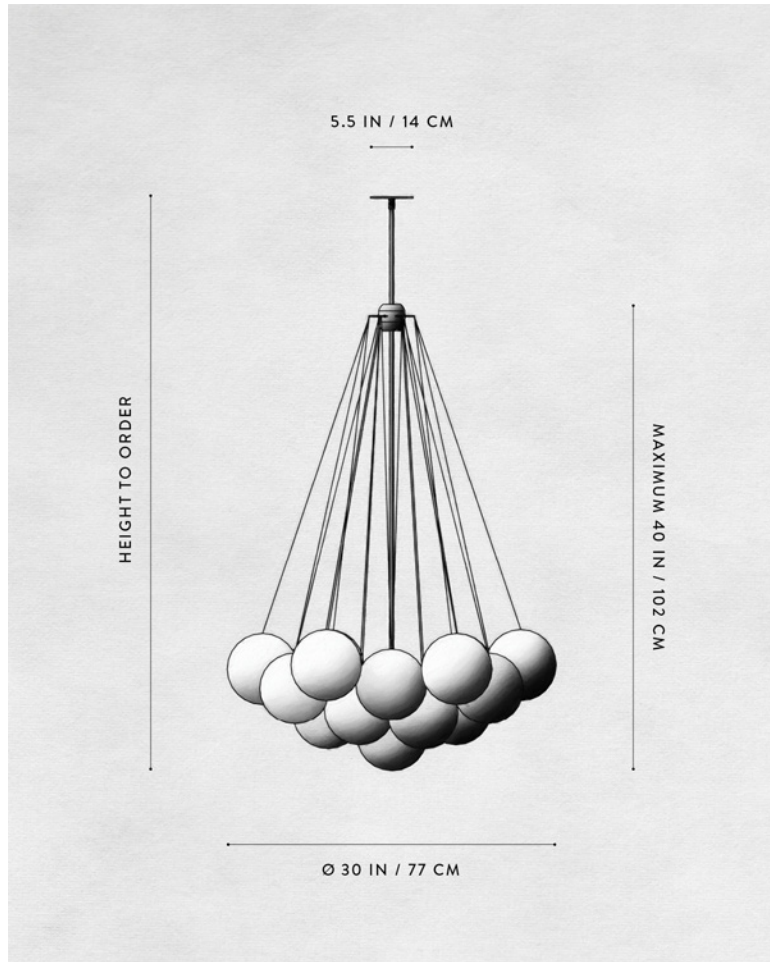

A P P A R A T U S

CLOUD : 37, AGED BRASS

CLOUD

REFERENCE

PATTERNS OF ORGANIZATION FOUND IN NATURE
VOLUME AND WEIGHTLESSNESS
CHAMPAGNE

COMPOSITION

FEATHERWEIGHT SPHERES SUSPENDED
FROM BRASS CHAIN MOUTH-BLOWN, FROSTED GLASS
REFRACTS A CENTRAL LIGHT SOURCE

A P P A R A T U S

A P P A R A T U S

	CLOUD : 19
DIMENSIONS	Ø 30 IN Ø 77 CM HEIGHT TO ORDER APPROX. 20 LBS / 9 KG
WEIGHT	
PRICE	FROM £6750
MINIMUM HEIGHT	24 IN ONLY OVERALL FIXTURE HEIGHT 42 IN AND ABOVE WILL INCLUDE A TOP STEM
INCLUDES ADD HEIGHT	60 IN £10 / IN
VOLTAGE	120-240 UL / CE
LAMPING BULB INCLUDED	MAX 40W 3 X 3.8W DIMMABLE LED BULB 220 LUMENS EACH 2000 - 2800K 120V : E26 SPHERE I : MATTE WHITE 240V : E27 SPHERE I : MATTE WHITE
BULB LIFE	15,000 HOURS
DEPOSIT BALANCE LEAD TIME	50% UPON ORDER PRIOR TO SHIPPING PLEASE REFER TO WEBSITE
	FINISHED AND ASSEMBLED BY HAND IN NY DOMESTIC AND IMPORTED COMPONENTS

A P P A R A T U S

	CLOUD : 25
DIMENSIONS	Ø 34 IN Ø 86 CM HEIGHT TO ORDER APPROX. 22 LBS / 10 KG
WEIGHT	
PRICE	FROM £7950
MINIMUM HEIGHT	26 IN ONLY OVERALL FIXTURE HEIGHT 42 IN AND ABOVE WILL INCLUDE A TOP STEM
INCLUDES ADD HEIGHT	60 IN £10 / IN
VOLTAGE	120-240 UL / CE
LAMPING BULB INCLUDED	MAX 40W 3 X 3.8W DIMMABLE LED BULB 220 LUMENS EACH 2000 - 2800K 120V : E26 SPHERE I : MATTE WHITE 240V : E27 SPHERE I : MATTE WHITE
BULB LIFE	15,000 HOURS
DEPOSIT BALANCE LEAD TIME	50% UPON ORDER PRIOR TO SHIPPING PLEASE REFER TO WEBSITE
	FINISHED AND ASSEMBLED BY HAND IN NY DOMESTIC AND IMPORTED COMPONENTS