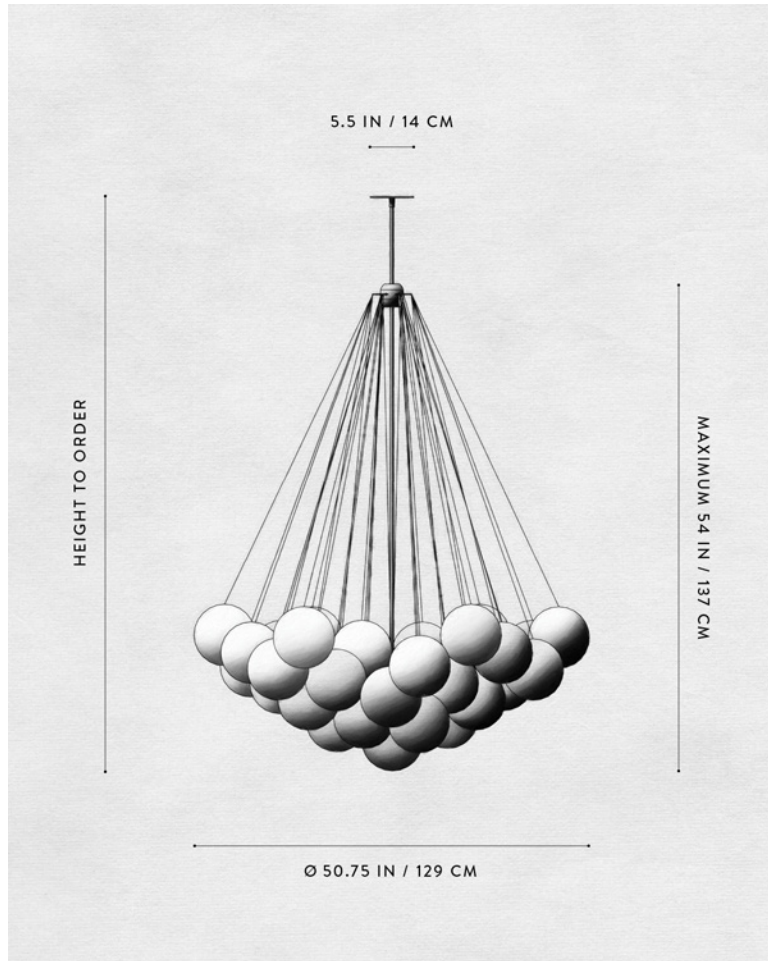

A P P A R A T U S

	CLOUD : 31
DIMENSIONS	Ø 37 IN Ø 94 CM HEIGHT TO ORDER APPROX. 26 LBS / 12 KG
WEIGHT	
PRICE	FROM £8600
MINIMUM HEIGHT	28 IN ONLY OVERALL FIXTURE HEIGHT 42 IN AND ABOVE WILL INCLUDE A TOP STEM
INCLUDES ADD HEIGHT	60 IN £10 / IN
VOLTAGE	120-240 UL / CE
LAMPING BULB INCLUDED	MAX 40W 3 X 3.8W DIMMABLE LED BULB 220 LUMENS EACH 2000 - 2800K 120V : E26 SPHERE I : MATTE WHITE 240V : E27 SPHERE I : MATTE WHITE
BULB LIFE	15,000 HOURS
DEPOSIT BALANCE LEAD TIME	50% UPON ORDER PRIOR TO SHIPPING PLEASE REFER TO WEBSITE
	FINISHED AND ASSEMBLED BY HAND IN NY DOMESTIC AND IMPORTED COMPONENTS

A P P A R A T U S

	CLOUD : 37
DIMENSIONS	Ø 40 IN Ø 102 CM HEIGHT TO ORDER
WEIGHT	APPROX. 30 LBS / 14 KG
PRICE	FROM £10300
MINIMUM HEIGHT	32 IN ONLY OVERALL FIXTURE HEIGHT 42 IN AND ABOVE WILL INCLUDE A TOP STEM
INCLUDES ADD HEIGHT	60 IN £10 / IN
VOLTAGE	120-240 UL / CE
LAMPING BULB INCLUDED	MAX 40W 3 X 3.8W DIMMABLE LED BULB 220 LUMENS EACH 2000 - 2800K 120V : E26 SPHERE I : MATTE WHITE 240V : E27 SPHERE I : MATTE WHITE
BULB LIFE	15,000 HOURS
DEPOSIT BALANCE LEAD TIME	50% UPON ORDER PRIOR TO SHIPPING PLEASE REFER TO WEBSITE
	FINISHED AND ASSEMBLED BY HAND IN NY DOMESTIC AND IMPORTED COMPONENTS

A P P A R A T U S

A P P A R A T U S

	CLOUD : XL 37
DIMENSIONS	Ø 50.75 IN Ø 129 CM HEIGHT TO ORDER APPROX. 35 LBS / 16 KG
WEIGHT	
PRICE	FROM £17950
MINIMUM HEIGHT	36 IN ONLY OVERALL FIXTURE HEIGHT 56 IN AND ABOVE WILL INCLUDE A TOP STEM
INCLUDES ADD HEIGHT	85 IN £10 / IN
VOLTAGE	120-240 UL / CE
LAMPING BULB INCLUDED	MAX 40W 3 X 3.8W DIMMABLE LED BULB 220 LUMENS EACH 2000 - 2800K 120V : E26 SPHERE I : MATTE WHITE 240V : E27 SPHERE I : MATTE WHITE
BULB LIFE	15,000 HOURS
DEPOSIT BALANCE LEAD TIME	50% UPON ORDER PRIOR TO SHIPPING PLEASE REFER TO WEBSITE
	FINISHED AND ASSEMBLED BY HAND IN NY DOMESTIC AND IMPORTED COMPONENTS