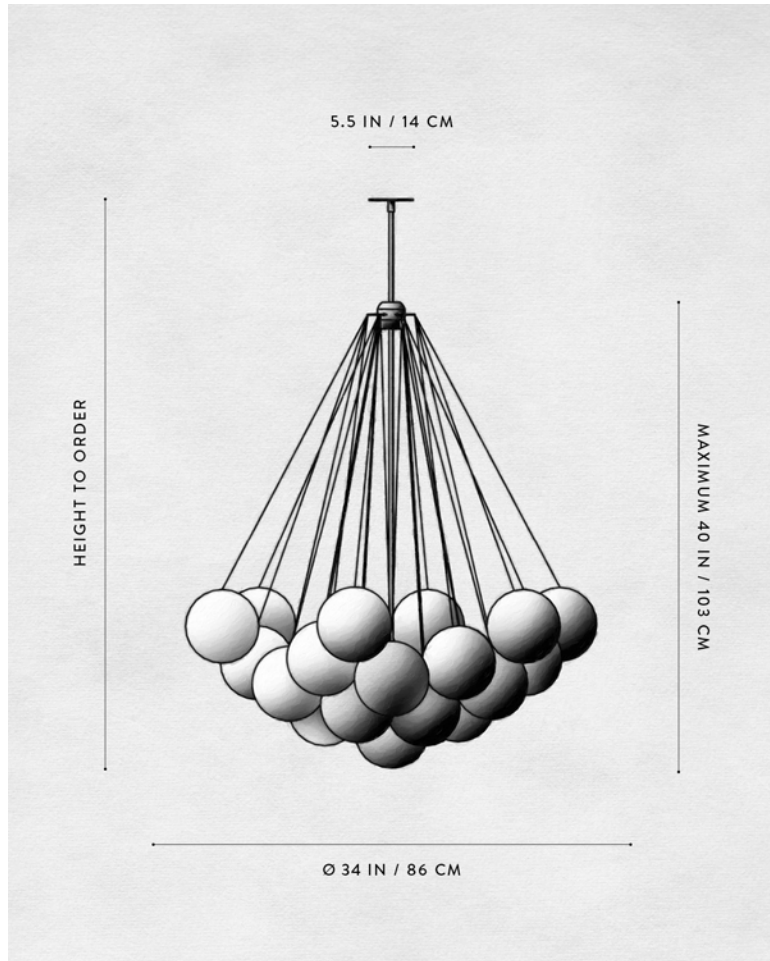

A P P A R A T U S

A P P A R A T U S

	CLOUD : 19
DIMENSIONS	Ø 30 IN Ø 77 CM HEIGHT TO ORDER APPROX. 20 LBS / 9 KG
WEIGHT	
PRICE	FROM £6750
MINIMUM HEIGHT	24 IN ONLY OVERALL FIXTURE HEIGHT 42 IN AND ABOVE WILL INCLUDE A TOP STEM
INCLUDES ADD HEIGHT	60 IN £10 / IN
VOLTAGE	120-240 UL / CE
LAMPING BULB INCLUDED	MAX 40W 3 X 3.8W DIMMABLE LED BULB 220 LUMENS EACH 2000 - 2800K 120V : E26 SPHERE I : MATTE WHITE 240V : E27 SPHERE I : MATTE WHITE
BULB LIFE	15,000 HOURS
DEPOSIT BALANCE LEAD TIME	50% UPON ORDER PRIOR TO SHIPPING PLEASE REFER TO WEBSITE
	FINISHED AND ASSEMBLED BY HAND IN NY DOMESTIC AND IMPORTED COMPONENTS

A P P A R A T U S

	CLOUD : 25
DIMENSIONS	Ø 34 IN Ø 86 CM HEIGHT TO ORDER APPROX. 22 LBS / 10 KG
WEIGHT	
PRICE	FROM £7950
MINIMUM HEIGHT	26 IN ONLY OVERALL FIXTURE HEIGHT 42 IN AND ABOVE WILL INCLUDE A TOP STEM
INCLUDES ADD HEIGHT	60 IN £10 / IN
VOLTAGE	120-240 UL / CE
LAMPING BULB INCLUDED	MAX 40W 3 X 3.8W DIMMABLE LED BULB 220 LUMENS EACH 2000 - 2800K 120V : E26 SPHERE I : MATTE WHITE 240V : E27 SPHERE I : MATTE WHITE
BULB LIFE	15,000 HOURS
DEPOSIT BALANCE LEAD TIME	50% UPON ORDER PRIOR TO SHIPPING PLEASE REFER TO WEBSITE
	FINISHED AND ASSEMBLED BY HAND IN NY DOMESTIC AND IMPORTED COMPONENTS

A P P A R A T U S

	CLOUD : 31
DIMENSIONS	Ø 37 IN Ø 94 CM HEIGHT TO ORDER APPROX. 26 LBS / 12 KG
WEIGHT	
PRICE	FROM £8600
MINIMUM HEIGHT	28 IN ONLY OVERALL FIXTURE HEIGHT 42 IN AND ABOVE WILL INCLUDE A TOP STEM
INCLUDES ADD HEIGHT	60 IN £10 / IN
VOLTAGE	120-240 UL / CE
LAMPING BULB INCLUDED	MAX 40W 3 X 3.8W DIMMABLE LED BULB 220 LUMENS EACH 2000 - 2800K 120V : E26 SPHERE I : MATTE WHITE 240V : E27 SPHERE I : MATTE WHITE
BULB LIFE	15,000 HOURS
DEPOSIT BALANCE LEAD TIME	50% UPON ORDER PRIOR TO SHIPPING PLEASE REFER TO WEBSITE
	FINISHED AND ASSEMBLED BY HAND IN NY DOMESTIC AND IMPORTED COMPONENTS