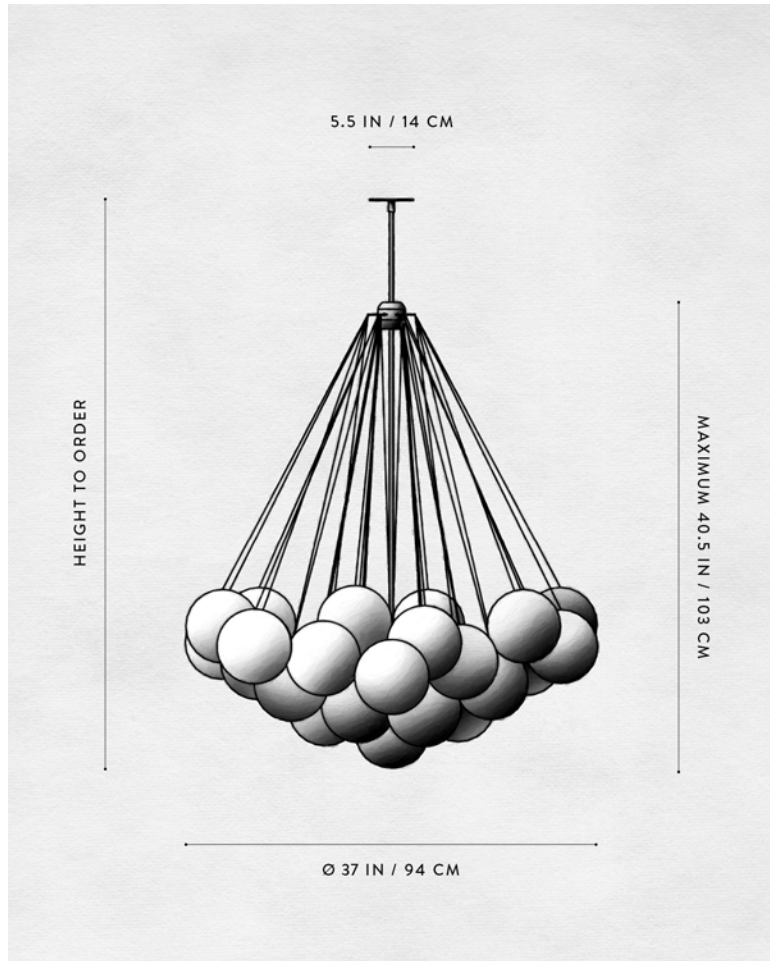

A P P A R A T U S

A P P A R A T U S

	CLOUD : 19
DIMENSIONS	Ø 30 IN Ø 77 CM HEIGHT TO ORDER APPROX. 20 LBS / 9 KG
WEIGHT	
PRICE	FROM £6750
MINIMUM HEIGHT	24 IN ONLY OVERALL FIXTURE HEIGHT 42 IN AND ABOVE WILL INCLUDE A TOP STEM
INCLUDES ADD HEIGHT	60 IN £10 / IN
VOLTAGE	120-240 UL / CE
LAMPING BULB INCLUDED	MAX 40W 3 X 3.8W DIMMABLE LED BULB 220 LUMENS EACH 2000 - 2800K 120V : E26 SPHERE I : MATTE WHITE 240V : E27 SPHERE I : MATTE WHITE
BULB LIFE	15,000 HOURS
DEPOSIT BALANCE LEAD TIME	50% UPON ORDER PRIOR TO SHIPPING PLEASE REFER TO WEBSITE
	FINISHED AND ASSEMBLED BY HAND IN NY DOMESTIC AND IMPORTED COMPONENTS

A P P A R A T U S

	CLOUD : 25
DIMENSIONS	Ø 34 IN Ø 86 CM HEIGHT TO ORDER APPROX. 22 LBS / 10 KG
WEIGHT	
PRICE	FROM £7950
MINIMUM HEIGHT	26 IN ONLY OVERALL FIXTURE HEIGHT 42 IN AND ABOVE WILL INCLUDE A TOP STEM
INCLUDES ADD HEIGHT	60 IN £10 / IN
VOLTAGE	120-240 UL / CE
LAMPING BULB INCLUDED	MAX 40W 3 X 3.8W DIMMABLE LED BULB 220 LUMENS EACH 2000 - 2800K 120V : E26 SPHERE I : MATTE WHITE 240V : E27 SPHERE I : MATTE WHITE
BULB LIFE	15,000 HOURS
DEPOSIT BALANCE LEAD TIME	50% UPON ORDER PRIOR TO SHIPPING PLEASE REFER TO WEBSITE
	FINISHED AND ASSEMBLED BY HAND IN NY DOMESTIC AND IMPORTED COMPONENTS

A P P A R A T U S

	CLOUD : 31
DIMENSIONS	Ø 37 IN Ø 94 CM HEIGHT TO ORDER APPROX. 26 LBS / 12 KG
WEIGHT	
PRICE	FROM £8600
MINIMUM HEIGHT	28 IN ONLY OVERALL FIXTURE HEIGHT 42 IN AND ABOVE WILL INCLUDE A TOP STEM
INCLUDES ADD HEIGHT	60 IN £10 / IN
VOLTAGE	120-240 UL / CE
LAMPING BULB INCLUDED	MAX 40W 3 X 3.8W DIMMABLE LED BULB 220 LUMENS EACH 2000 - 2800K 120V : E26 SPHERE I : MATTE WHITE 240V : E27 SPHERE I : MATTE WHITE
BULB LIFE	15,000 HOURS
DEPOSIT BALANCE LEAD TIME	50% UPON ORDER PRIOR TO SHIPPING PLEASE REFER TO WEBSITE
	FINISHED AND ASSEMBLED BY HAND IN NY DOMESTIC AND IMPORTED COMPONENTS