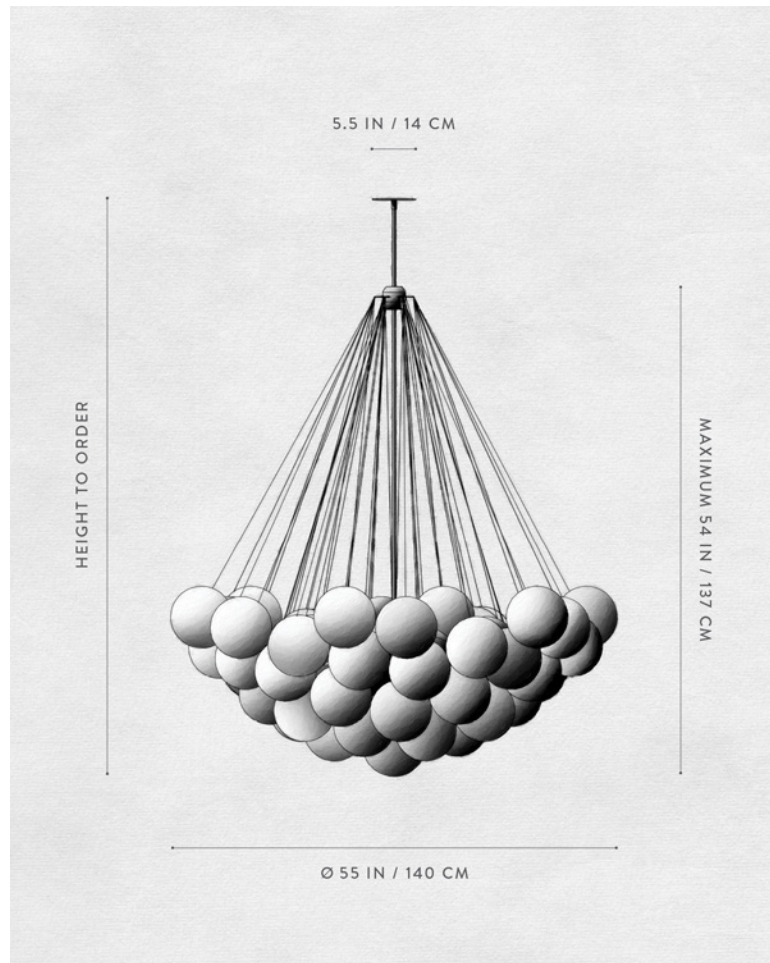

A P P A R A T U S

	CLOUD : 37
DIMENSIONS	Ø 40 IN Ø 102 CM HEIGHT TO ORDER
WEIGHT	APPROX. 30 LBS / 14 KG
PRICE	FROM £10300
MINIMUM HEIGHT	32 IN ONLY OVERALL FIXTURE HEIGHT 42 IN AND ABOVE WILL INCLUDE A TOP STEM
INCLUDES ADD HEIGHT	60 IN £10 / IN
VOLTAGE	120-240 UL / CE
LAMPING BULB INCLUDED	MAX 40W 3 X 3.8W DIMMABLE LED BULB 220 LUMENS EACH 2000 - 2800K 120V : E26 SPHERE I : MATTE WHITE 240V : E27 SPHERE I : MATTE WHITE
BULB LIFE	15,000 HOURS
DEPOSIT BALANCE LEAD TIME	50% UPON ORDER PRIOR TO SHIPPING PLEASE REFER TO WEBSITE
	FINISHED AND ASSEMBLED BY HAND IN NY DOMESTIC AND IMPORTED COMPONENTS

A P P A R A T U S

A P P A R A T U S

	CLOUD : XL 37
DIMENSIONS	Ø 50.75 IN Ø 129 CM HEIGHT TO ORDER APPROX. 35 LBS / 16 KG
WEIGHT	
PRICE	FROM £17950
MINIMUM HEIGHT	36 IN ONLY OVERALL FIXTURE HEIGHT 56 IN AND ABOVE WILL INCLUDE A TOP STEM
INCLUDES ADD HEIGHT	85 IN £10 / IN
VOLTAGE	120-240 UL / CE
LAMPING BULB INCLUDED	MAX 40W 3 X 3.8W DIMMABLE LED BULB 220 LUMENS EACH 2000 - 2800K 120V : E26 SPHERE I : MATTE WHITE 240V : E27 SPHERE I : MATTE WHITE
BULB LIFE	15,000 HOURS
DEPOSIT BALANCE LEAD TIME	50% UPON ORDER PRIOR TO SHIPPING PLEASE REFER TO WEBSITE
	FINISHED AND ASSEMBLED BY HAND IN NY DOMESTIC AND IMPORTED COMPONENTS

A P P A R A T U S

	CLOUD : XL 49
DIMENSIONS	Ø 55 IN Ø 140 CM HEIGHT TO ORDER
WEIGHT	APPROX. 40 LBS / 18 KG
PRICE	FROM £24450
MINIMUM HEIGHT	42 IN ONLY OVERALL FIXTURE HEIGHT
INCLUDES ADD HEIGHT	56 IN AND ABOVE WILL INCLUDE A TOP STEM 85 IN £10 / IN
VOLTAGE	120-240 UL / CE
LAMPING BULB INCLUDED	MAX 40W 3 X 3.8W DIMMABLE LED BULB 220 LUMENS EACH 2000 - 2800K 120V : E26 SPHERE I : MATTE WHITE 240V : E27 SPHERE I : MATTE WHITE
BULB LIFE	15,000 HOURS
DEPOSIT	50% UPON ORDER
BALANCE	PRIOR TO SHIPPING
LEAD TIME	PLEASE REFER TO WEBSITE
	FINISHED AND ASSEMBLED BY HAND IN NY DOMESTIC AND IMPORTED COMPONENTS