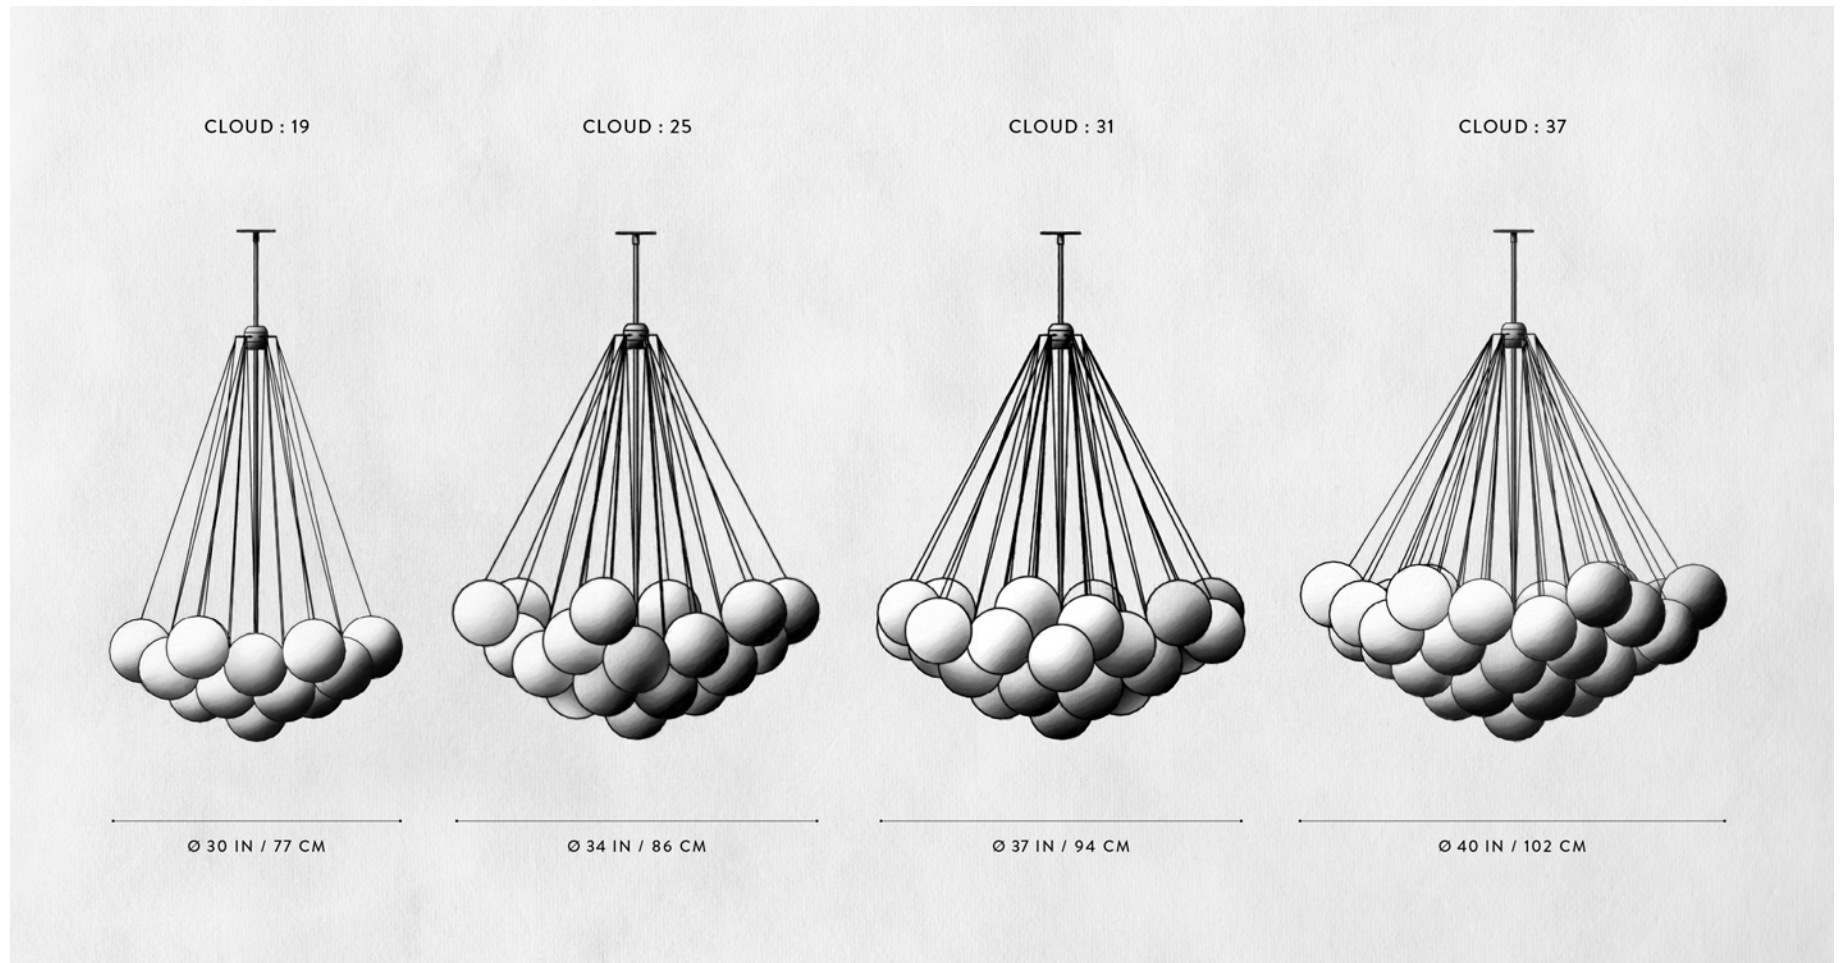

A P P A R A T U S

CLOUD : 37, AGED BRASS

CLOUD

REFERENCE

PATTERNS OF ORGANIZATION FOUND IN NATURE
VOLUME AND WEIGHTLESSNESS
CHAMPAGNE

COMPOSITION

FEATHERWEIGHT SPHERES SUSPENDED
FROM BRASS CHAIN MOUTH-BLOWN, FROSTED GLASS
REFRACTS A CENTRAL LIGHT SOURCE

A P P A R A T U S

A P P A R A T U S

	CLOUD : 19
DIMENSIONS	Ø 30 IN Ø 77 CM HEIGHT TO ORDER APPROX. 20 LBS / 9 KG
WEIGHT	
PRICE	FROM £6750
MINIMUM HEIGHT	24 IN ONLY OVERALL FIXTURE HEIGHT 42 IN AND ABOVE WILL INCLUDE A TOP STEM
INCLUDES ADD HEIGHT	60 IN £10 / IN
VOLTAGE	120-240 UL / CE
LAMPING BULB INCLUDED	MAX 40W 3 X 3.8W DIMMABLE LED BULB 220 LUMENS EACH 2000 - 2800K 120V : E26 SPHERE I : MATTE WHITE 240V : E27 SPHERE I : MATTE WHITE
BULB LIFE	15,000 HOURS
DEPOSIT BALANCE LEAD TIME	50% UPON ORDER PRIOR TO SHIPPING PLEASE REFER TO WEBSITE
	FINISHED AND ASSEMBLED BY HAND IN NY DOMESTIC AND IMPORTED COMPONENTS

A P P A R A T U S

	CLOUD : 25
DIMENSIONS	Ø 34 IN Ø 86 CM HEIGHT TO ORDER APPROX. 22 LBS / 10 KG
WEIGHT	
PRICE	FROM £7950
MINIMUM HEIGHT	26 IN ONLY OVERALL FIXTURE HEIGHT 42 IN AND ABOVE WILL INCLUDE A TOP STEM
INCLUDES ADD HEIGHT	60 IN £10 / IN
VOLTAGE	120-240 UL / CE
LAMPING BULB INCLUDED	MAX 40W 3 X 3.8W DIMMABLE LED BULB 220 LUMENS EACH 2000 - 2800K 120V : E26 SPHERE I : MATTE WHITE 240V : E27 SPHERE I : MATTE WHITE
BULB LIFE	15,000 HOURS
DEPOSIT BALANCE LEAD TIME	50% UPON ORDER PRIOR TO SHIPPING PLEASE REFER TO WEBSITE
	FINISHED AND ASSEMBLED BY HAND IN NY DOMESTIC AND IMPORTED COMPONENTS