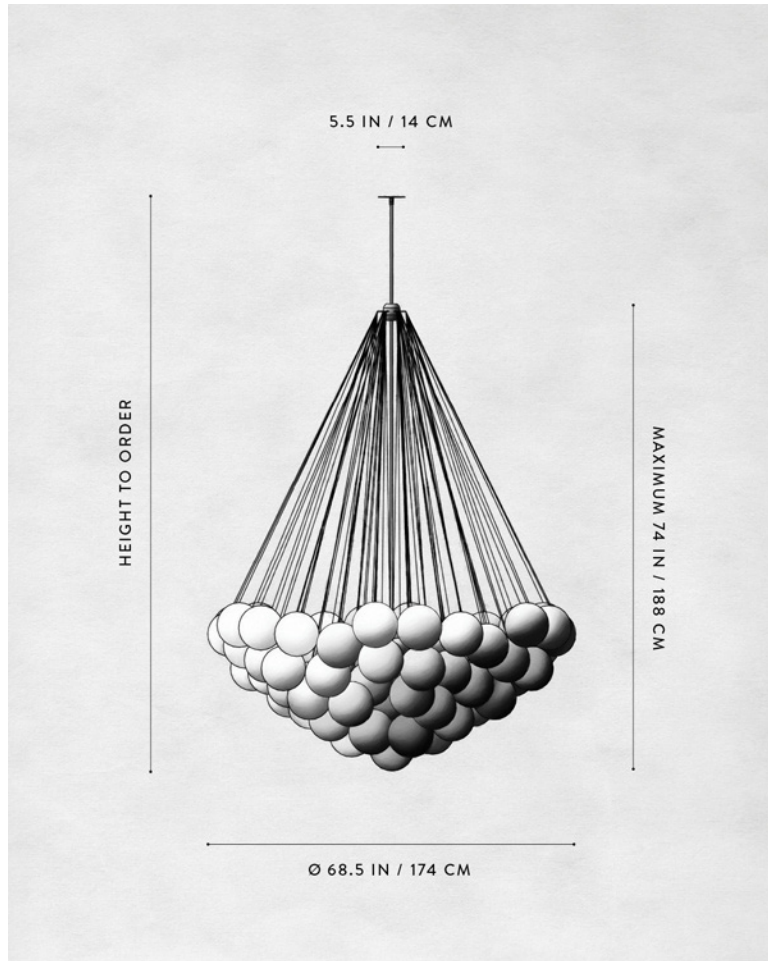

A P P A R A T U S

CLOUD : XL 73

DIMENSIONS	Ø 68.5 IN Ø 174 CM HEIGHT TO ORDER APPROX. 45 LBS / 21 KG
WEIGHT	
PRICE	FROM £35750
MINIMUM HEIGHT	50 IN ONLY OVERALL FIXTURE HEIGHT 76 IN AND ABOVE WILL INCLUDE A TOP STEM
INCLUDES ADD HEIGHT	85 IN £10 / IN
VOLTAGE	120-240 UL / CE
LAMPING BULB INCLUDED	MAX 40W 6 X 3.8W DIMMABLE LED BULB 220 LUMENS EACH 2000 - 2800K 120V : E26 SPHERE I : MATTE WHITE 240V : E27 SPHERE I : MATTE WHITE
BULB LIFE	15,000 HOURS
DEPOSIT BALANCE LEAD TIME	50% UPON ORDER PRIOR TO SHIPPING PLEASE REFER TO WEBSITE

FINISHED AND ASSEMBLED BY HAND IN NY
DOMESTIC AND IMPORTED COMPONENTS