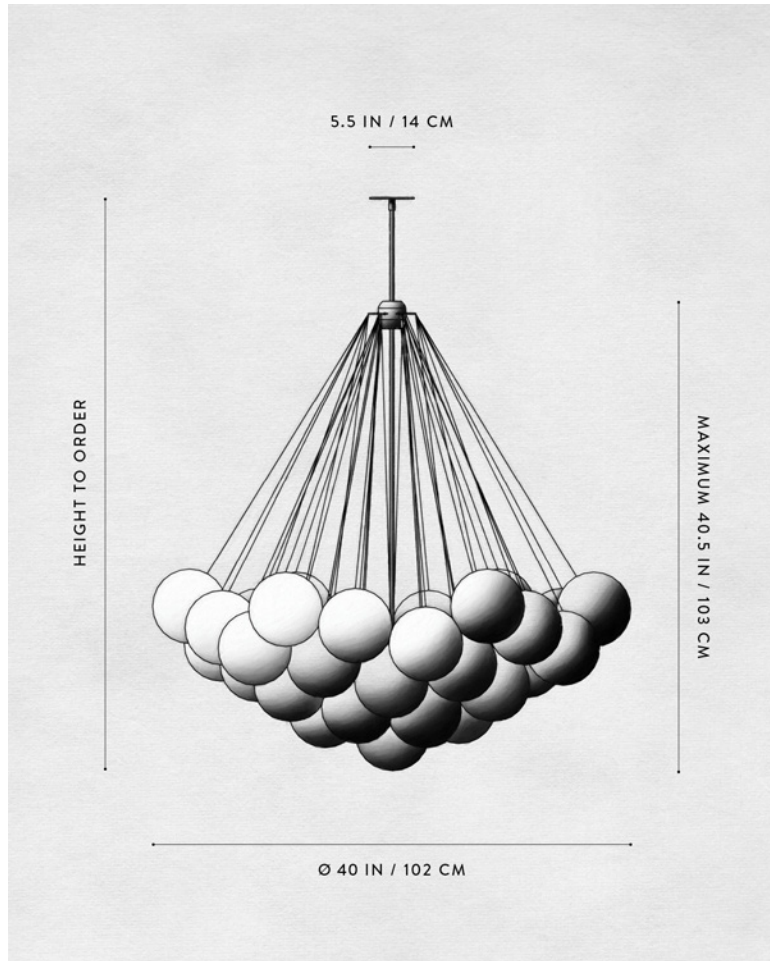

A P P A R A T U S

	CLOUD : 37
DIMENSIONS	Ø 40 IN Ø 102 CM HEIGHT TO ORDER
WEIGHT	APPROX. 30 LBS / 14 KG
PRICE	FROM £10300
MINIMUM HEIGHT	32 IN ONLY OVERALL FIXTURE HEIGHT 42 IN AND ABOVE WILL INCLUDE A TOP STEM
INCLUDES ADD HEIGHT	60 IN £10 / IN
VOLTAGE	120-240 UL / CE
LAMPING BULB INCLUDED	MAX 40W 3 X 3.8W DIMMABLE LED BULB 220 LUMENS EACH 2000 - 2800K 120V : E26 SPHERE I : MATTE WHITE 240V : E27 SPHERE I : MATTE WHITE
BULB LIFE	15,000 HOURS
DEPOSIT BALANCE LEAD TIME	50% UPON ORDER PRIOR TO SHIPPING PLEASE REFER TO WEBSITE
	FINISHED AND ASSEMBLED BY HAND IN NY DOMESTIC AND IMPORTED COMPONENTS