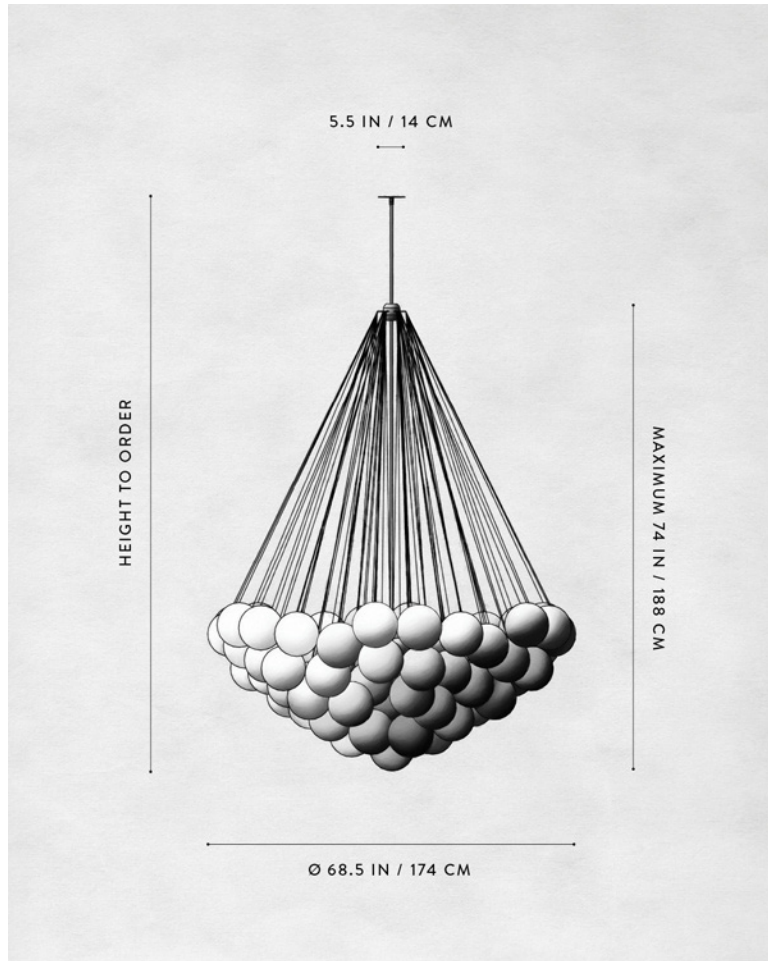

A P P A R A T U S

	CLOUD : XL 73
DIMENSIONS	Ø 68.5 IN Ø 174 CM HEIGHT TO ORDER APPROX. 45 LBS / 21 KG
WEIGHT	
PRICE	FROM £35750
MINIMUM HEIGHT	50 IN ONLY OVERALL FIXTURE HEIGHT 76 IN AND ABOVE WILL INCLUDE A TOP STEM
INCLUDES ADD HEIGHT	85 IN £10 / IN
VOLTAGE	120-240 UL / CE
LAMPING BULB INCLUDED	MAX 40W 6 X 3.8W DIMMABLE LED BULB 220 LUMENS EACH 2000 - 2800K 120V : E26 SPHERE I : MATTE WHITE 240V : E27 SPHERE I : MATTE WHITE
BULB LIFE	15,000 HOURS
DEPOSIT BALANCE LEAD TIME	50% UPON ORDER PRIOR TO SHIPPING PLEASE REFER TO WEBSITE
	FINISHED AND ASSEMBLED BY HAND IN NY DOMESTIC AND IMPORTED COMPONENTS