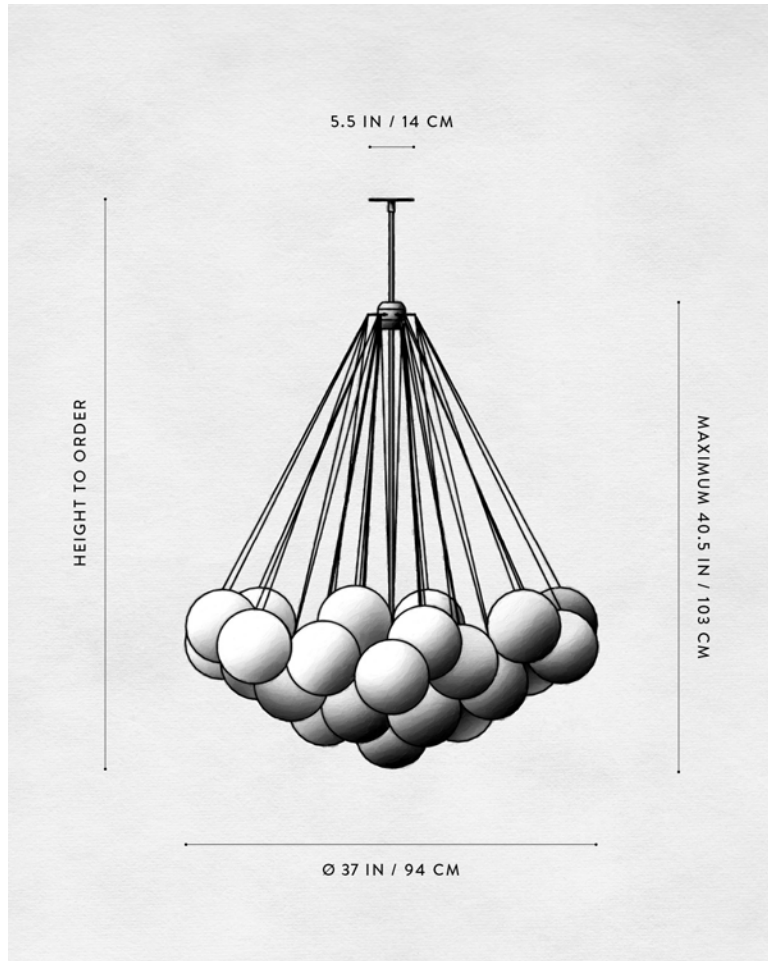

A P P A R A T U S

A P P A R A T U S

	CLOUD : 19
DIMENSIONS	Ø 30 IN Ø 77 CM HEIGHT TO ORDER APPROX. 20 LBS / 9 KG
WEIGHT	
PRICE	FROM £6750
MINIMUM HEIGHT	24 IN ONLY OVERALL FIXTURE HEIGHT 41 IN AND ABOVE WILL INCLUDE A TOP STEM
INCLUDES ADD HEIGHT	60 IN £10 / IN
VOLTAGE	120-240 UL / CE
LAMPING BULB INCLUDED	MAX 40W 3 X 3.8W DIMMABLE LED BULB 220 LUMENS EACH 2000 - 2800K 120V : E26 SPHERE I : MATTE WHITE 240V : E27 SPHERE I : MATTE WHITE
BULB LIFE	15,000 HOURS
DEPOSIT BALANCE LEAD TIME	50% UPON ORDER PRIOR TO SHIPPING PLEASE REFER TO WEBSITE
	FINISHED AND ASSEMBLED BY HAND IN NY DOMESTIC AND IMPORTED COMPONENTS

A P P A R A T U S

	CLOUD : 25
DIMENSIONS	Ø 34 IN Ø 86 CM HEIGHT TO ORDER APPROX. 22 LBS / 10 KG
WEIGHT	
PRICE	FROM £7950
MINIMUM HEIGHT	26 IN ONLY OVERALL FIXTURE HEIGHT 41 IN AND ABOVE WILL INCLUDE A TOP STEM
INCLUDES ADD HEIGHT	60 IN £10 / IN
VOLTAGE	120-240 UL / CE
LAMPING BULB INCLUDED	MAX 40W 3 X 3.8W DIMMABLE LED BULB 220 LUMENS EACH 2000 - 2800K 120V : E26 SPHERE I : MATTE WHITE 240V : E27 SPHERE I : MATTE WHITE
BULB LIFE	15,000 HOURS
DEPOSIT BALANCE LEAD TIME	50% UPON ORDER PRIOR TO SHIPPING PLEASE REFER TO WEBSITE
	FINISHED AND ASSEMBLED BY HAND IN NY DOMESTIC AND IMPORTED COMPONENTS

A P P A R A T U S

	CLOUD : 31
DIMENSIONS	Ø 37 IN Ø 94 CM HEIGHT TO ORDER APPROX. 26 LBS / 12 KG
WEIGHT	
PRICE	FROM £8600
MINIMUM HEIGHT	28 IN ONLY OVERALL FIXTURE HEIGHT 41 IN AND ABOVE WILL INCLUDE A TOP STEM
INCLUDES ADD HEIGHT	60 IN £10 / IN
VOLTAGE	120-240 UL / CE
LAMPING BULB INCLUDED	MAX 40W 3 X 3.8W DIMMABLE LED BULB 220 LUMENS EACH 2000 - 2800K 120V : E26 SPHERE I : MATTE WHITE 240V : E27 SPHERE I : MATTE WHITE
BULB LIFE	15,000 HOURS
DEPOSIT BALANCE LEAD TIME	50% UPON ORDER PRIOR TO SHIPPING PLEASE REFER TO WEBSITE
	FINISHED AND ASSEMBLED BY HAND IN NY DOMESTIC AND IMPORTED COMPONENTS