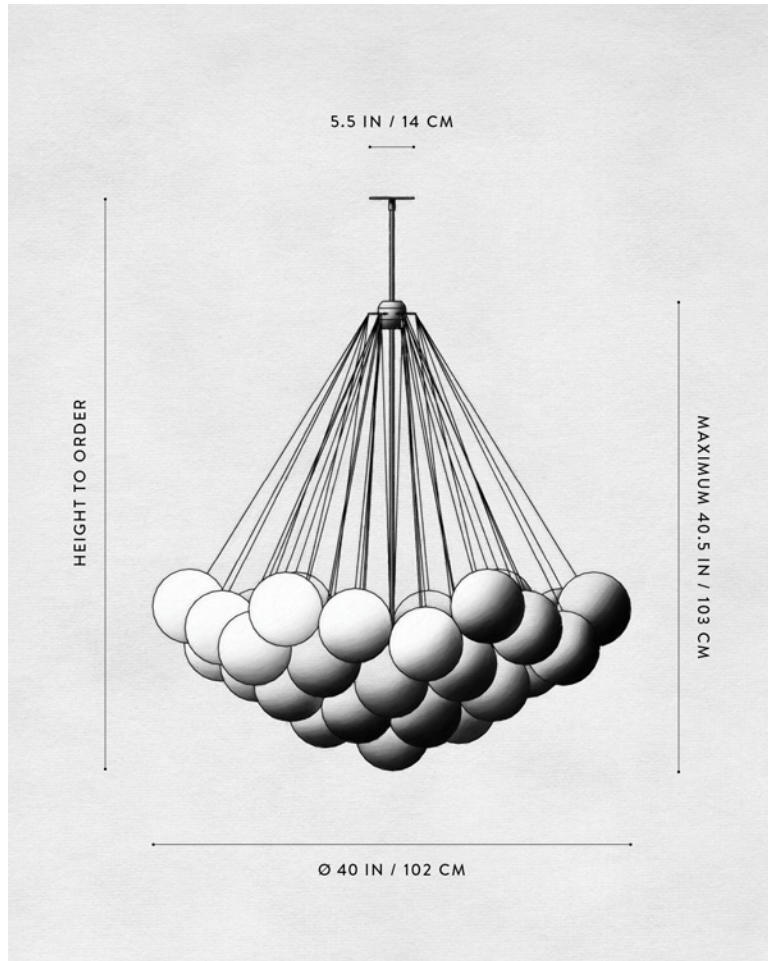

A P P A R A T U S

	CLOUD : 37
DIMENSIONS	Ø 40 IN Ø 102 CM HEIGHT TO ORDER APPROX. 30 LBS / 14 KG
WEIGHT	
PRICE	FROM £10300
MINIMUM HEIGHT	32 IN ONLY OVERALL FIXTURE HEIGHT 41 IN AND ABOVE WILL INCLUDE A TOP STEM
INCLUDES ADD HEIGHT	60 IN £10 / IN
VOLTAGE	120-240 UL / CE
LAMPING BULB INCLUDED	MAX 40W 3 X 3.8W DIMMABLE LED BULB 220 LUMENS EACH 2000 - 2800K 120V : E26 SPHERE I : MATTE WHITE 240V : E27 SPHERE I : MATTE WHITE
BULB LIFE	15,000 HOURS
DEPOSIT BALANCE LEAD TIME	50% UPON ORDER PRIOR TO SHIPPING PLEASE REFER TO WEBSITE
	FINISHED AND ASSEMBLED BY HAND IN NY DOMESTIC AND IMPORTED COMPONENTS