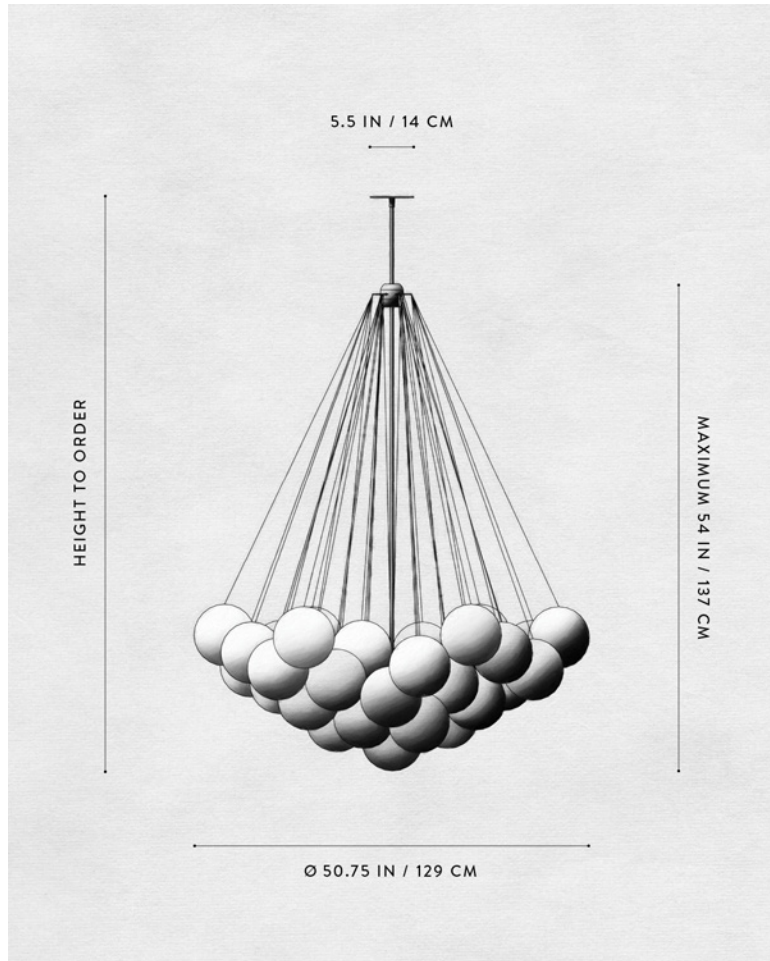

A P P A R A T U S

	CLOUD : 31
DIMENSIONS	Ø 37 IN Ø 94 CM HEIGHT TO ORDER APPROX. 26 LBS / 12 KG
WEIGHT	
PRICE	FROM £8600
MINIMUM HEIGHT	28 IN ONLY OVERALL FIXTURE HEIGHT 41 IN AND ABOVE WILL INCLUDE A TOP STEM
INCLUDES ADD HEIGHT	60 IN £10 / IN
VOLTAGE	120-240 UL / CE
LAMPING BULB INCLUDED	MAX 40W 3 X 3.8W DIMMABLE LED BULB 220 LUMENS EACH 2000 - 2800K 120V : E26 SPHERE I : MATTE WHITE 240V : E27 SPHERE I : MATTE WHITE
BULB LIFE	15,000 HOURS
DEPOSIT BALANCE LEAD TIME	50% UPON ORDER PRIOR TO SHIPPING PLEASE REFER TO WEBSITE
	FINISHED AND ASSEMBLED BY HAND IN NY DOMESTIC AND IMPORTED COMPONENTS

A P P A R A T U S

	CLOUD : 37
DIMENSIONS	Ø 40 IN Ø 102 CM HEIGHT TO ORDER APPROX. 30 LBS / 14 KG
WEIGHT	
PRICE	FROM £10300
MINIMUM HEIGHT	32 IN ONLY OVERALL FIXTURE HEIGHT 41 IN AND ABOVE WILL INCLUDE A TOP STEM
INCLUDES ADD HEIGHT	60 IN £10 / IN
VOLTAGE	120-240 UL / CE
LAMPING BULB INCLUDED	MAX 40W 3 X 3.8W DIMMABLE LED BULB 220 LUMENS EACH 2000 - 2800K 120V : E26 SPHERE I : MATTE WHITE 240V : E27 SPHERE I : MATTE WHITE
BULB LIFE	15,000 HOURS
DEPOSIT BALANCE LEAD TIME	50% UPON ORDER PRIOR TO SHIPPING PLEASE REFER TO WEBSITE
	FINISHED AND ASSEMBLED BY HAND IN NY DOMESTIC AND IMPORTED COMPONENTS

A P P A R A T U S

A P P A R A T U S

	CLOUD : XL 37
DIMENSIONS	Ø 50.75 IN Ø 129 CM HEIGHT TO ORDER APPROX. 35 LBS / 16 KG
WEIGHT	
PRICE	FROM £17950
MINIMUM HEIGHT	36 IN ONLY OVERALL FIXTURE HEIGHT 58 IN AND ABOVE WILL INCLUDE A TOP STEM
INCLUDES ADD HEIGHT	85 IN £10 / IN
VOLTAGE	120-240 UL / CE
LAMPING BULB INCLUDED	MAX 40W 3 X 3.8W DIMMABLE LED BULB 220 LUMENS EACH 2000 - 2800K 120V : E26 SPHERE I : MATTE WHITE 240V : E27 SPHERE I : MATTE WHITE
BULB LIFE	15,000 HOURS
DEPOSIT BALANCE LEAD TIME	50% UPON ORDER PRIOR TO SHIPPING PLEASE REFER TO WEBSITE
	FINISHED AND ASSEMBLED BY HAND IN NY DOMESTIC AND IMPORTED COMPONENTS