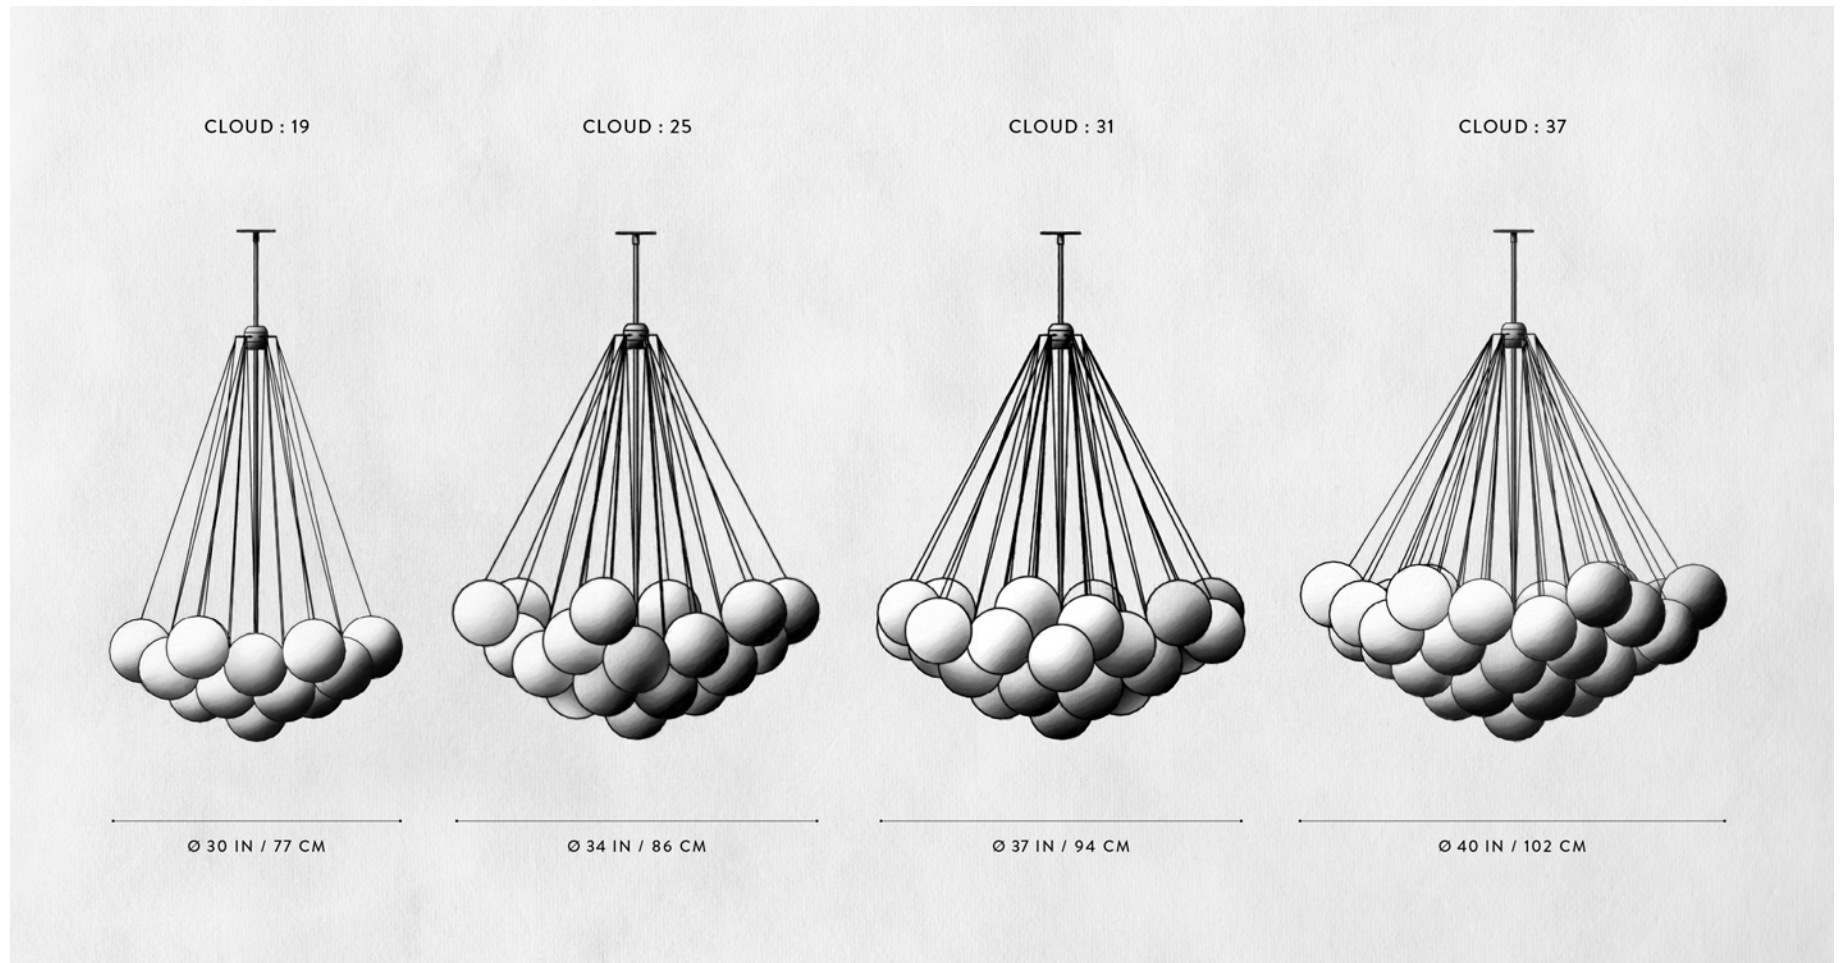

A P P A R A T U S

CLOUD : 37, AGED BRASS

CLOUD

REFERENCE

PATTERNS OF ORGANIZATION FOUND IN NATURE
VOLUME AND WEIGHTLESSNESS
CHAMPAGNE

COMPOSITION

FEATHERWEIGHT SPHERES SUSPENDED
FROM BRASS CHAIN MOUTH-BLOWN, FROSTED GLASS
REFRACTS A CENTRAL LIGHT SOURCE

A P P A R A T U S

A P P A R A T U S

	CLOUD : 19
DIMENSIONS	Ø 30 IN Ø 77 CM HEIGHT TO ORDER APPROX. 20 LBS / 9 KG
WEIGHT	
PRICE	FROM £6750
MINIMUM HEIGHT	24 IN ONLY OVERALL FIXTURE HEIGHT 41 IN AND ABOVE WILL INCLUDE A TOP STEM
INCLUDES ADD HEIGHT	60 IN £10 / IN
VOLTAGE	120-240 UL / CE
LAMPING BULB INCLUDED	MAX 40W 3 X 3.8W DIMMABLE LED BULB 220 LUMENS EACH 2000 - 2800K 120V : E26 SPHERE I : MATTE WHITE 240V : E27 SPHERE I : MATTE WHITE
BULB LIFE	15,000 HOURS
DEPOSIT BALANCE LEAD TIME	50% UPON ORDER PRIOR TO SHIPPING PLEASE REFER TO WEBSITE
	FINISHED AND ASSEMBLED BY HAND IN NY DOMESTIC AND IMPORTED COMPONENTS

A P P A R A T U S

	CLOUD : 25
DIMENSIONS	Ø 34 IN Ø 86 CM HEIGHT TO ORDER APPROX. 22 LBS / 10 KG
WEIGHT	
PRICE	FROM £7950
MINIMUM HEIGHT	26 IN ONLY OVERALL FIXTURE HEIGHT 41 IN AND ABOVE WILL INCLUDE A TOP STEM
INCLUDES ADD HEIGHT	60 IN £10 / IN
VOLTAGE	120-240 UL / CE
LAMPING BULB INCLUDED	MAX 40W 3 X 3.8W DIMMABLE LED BULB 220 LUMENS EACH 2000 - 2800K 120V : E26 SPHERE I : MATTE WHITE 240V : E27 SPHERE I : MATTE WHITE
BULB LIFE	15,000 HOURS
DEPOSIT BALANCE LEAD TIME	50% UPON ORDER PRIOR TO SHIPPING PLEASE REFER TO WEBSITE
	FINISHED AND ASSEMBLED BY HAND IN NY DOMESTIC AND IMPORTED COMPONENTS