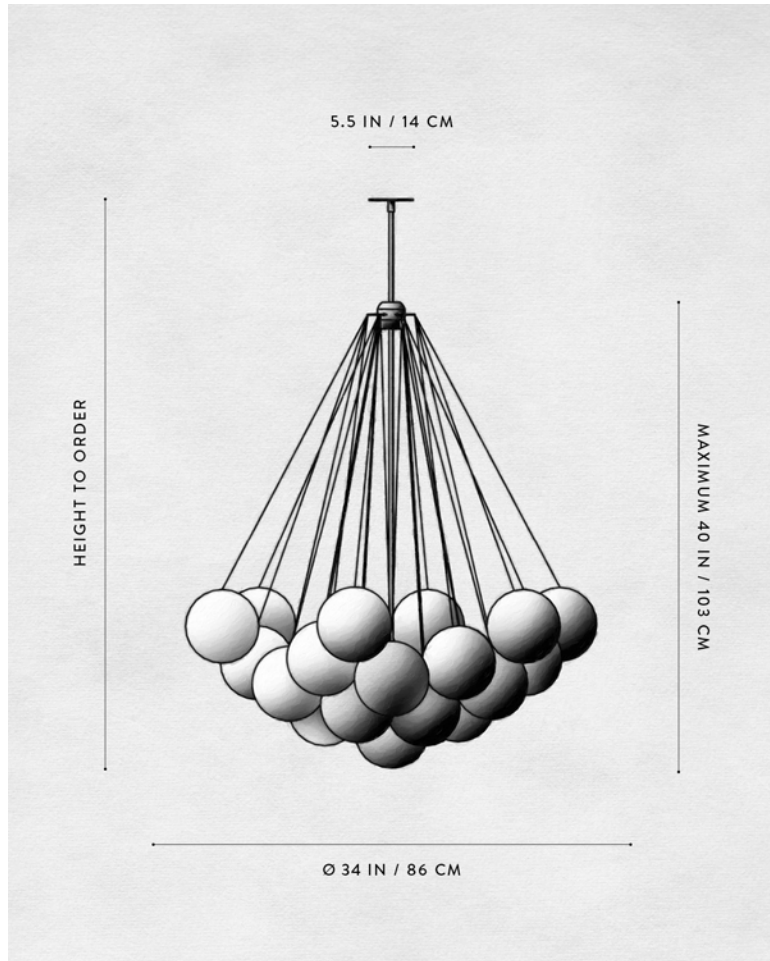

A P P A R A T U S

A P P A R A T U S

	CLOUD : 19
DIMENSIONS	Ø 30 IN Ø 77 CM HEIGHT TO ORDER APPROX. 20 LBS / 9 KG
WEIGHT	
PRICE	FROM £6750
MINIMUM HEIGHT	24 IN ONLY OVERALL FIXTURE HEIGHT 41 IN AND ABOVE WILL INCLUDE A TOP STEM
INCLUDES ADD HEIGHT	60 IN £10 / IN
VOLTAGE	120-240 UL / CE
LAMPING BULB INCLUDED	MAX 40W 3 X 3.8W DIMMABLE LED BULB 220 LUMENS EACH 2000 - 2800K 120V : E26 SPHERE I : MATTE WHITE 240V : E27 SPHERE I : MATTE WHITE
BULB LIFE	15,000 HOURS
DEPOSIT BALANCE LEAD TIME	50% UPON ORDER PRIOR TO SHIPPING PLEASE REFER TO WEBSITE
	FINISHED AND ASSEMBLED BY HAND IN NY DOMESTIC AND IMPORTED COMPONENTS

A P P A R A T U S

	CLOUD : 25
DIMENSIONS	Ø 34 IN Ø 86 CM HEIGHT TO ORDER APPROX. 22 LBS / 10 KG
WEIGHT	
PRICE	FROM £7950
MINIMUM HEIGHT	26 IN ONLY OVERALL FIXTURE HEIGHT 41 IN AND ABOVE WILL INCLUDE A TOP STEM
INCLUDES ADD HEIGHT	60 IN £10 / IN
VOLTAGE	120-240 UL / CE
LAMPING BULB INCLUDED	MAX 40W 3 X 3.8W DIMMABLE LED BULB 220 LUMENS EACH 2000 - 2800K 120V : E26 SPHERE I : MATTE WHITE 240V : E27 SPHERE I : MATTE WHITE
BULB LIFE	15,000 HOURS
DEPOSIT BALANCE LEAD TIME	50% UPON ORDER PRIOR TO SHIPPING PLEASE REFER TO WEBSITE
	FINISHED AND ASSEMBLED BY HAND IN NY DOMESTIC AND IMPORTED COMPONENTS

A P P A R A T U S

	CLOUD : 31
DIMENSIONS	Ø 37 IN Ø 94 CM HEIGHT TO ORDER APPROX. 26 LBS / 12 KG
WEIGHT	
PRICE	FROM £8600
MINIMUM HEIGHT	28 IN ONLY OVERALL FIXTURE HEIGHT 41 IN AND ABOVE WILL INCLUDE A TOP STEM
INCLUDES ADD HEIGHT	60 IN £10 / IN
VOLTAGE	120-240 UL / CE
LAMPING BULB INCLUDED	MAX 40W 3 X 3.8W DIMMABLE LED BULB 220 LUMENS EACH 2000 - 2800K 120V : E26 SPHERE I : MATTE WHITE 240V : E27 SPHERE I : MATTE WHITE
BULB LIFE	15,000 HOURS
DEPOSIT BALANCE LEAD TIME	50% UPON ORDER PRIOR TO SHIPPING PLEASE REFER TO WEBSITE
	FINISHED AND ASSEMBLED BY HAND IN NY DOMESTIC AND IMPORTED COMPONENTS