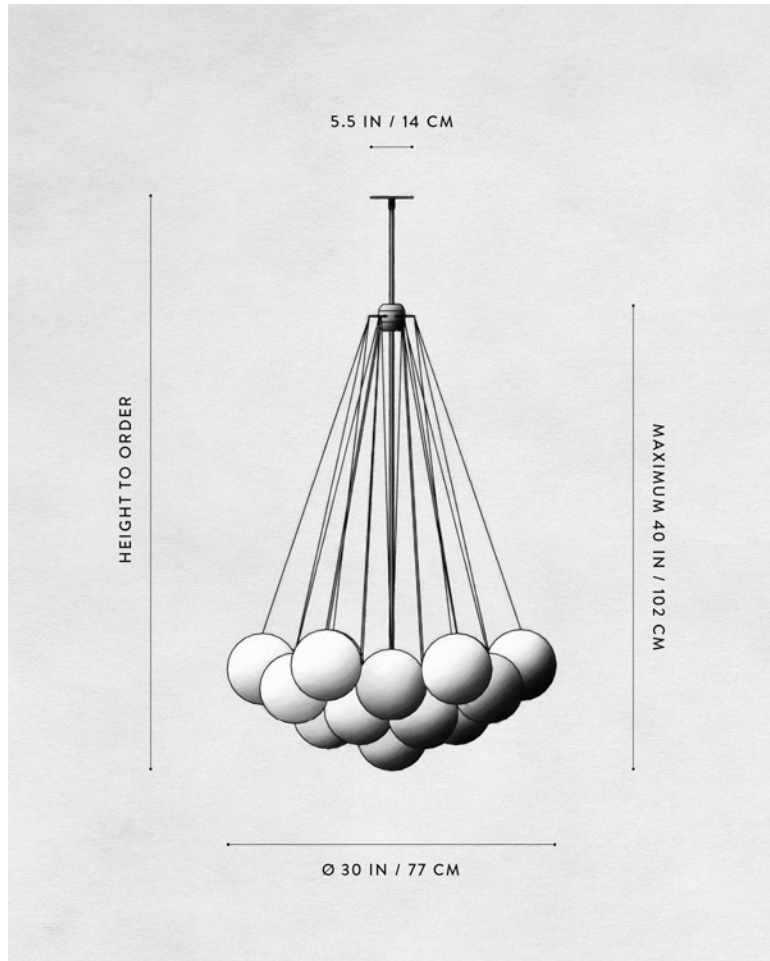

A P P A R A T U S

CLOUD : 37, AGED BRASS

CLOUD

REFERENCE

PATTERNS OF ORGANIZATION FOUND IN NATURE
VOLUME AND WEIGHTLESSNESS
CHAMPAGNE

COMPOSITION

FEATHERWEIGHT SPHERES SUSPENDED
FROM BRASS CHAIN MOUTH-BLOWN, FROSTED GLASS
REFRACTS A CENTRAL LIGHT SOURCE

A P P A R A T U S

A P P A R A T U S

	CLOUD : 19
DIMENSIONS	Ø 30 IN Ø 77 CM HEIGHT TO ORDER APPROX. 20 LBS / 9 KG
WEIGHT	
PRICE	FROM £6750
MINIMUM HEIGHT	24 IN ONLY OVERALL FIXTURE HEIGHT 41 IN AND ABOVE WILL INCLUDE A TOP STEM
INCLUDES ADD HEIGHT	60 IN £10 / IN
VOLTAGE	120-240 UL / CE
LAMPING BULB INCLUDED	MAX 40W 3 X 3.8W DIMMABLE LED BULB 220 LUMENS EACH 2000 - 2800K 120V : E26 SPHERE I : MATTE WHITE 240V : E27 SPHERE I : MATTE WHITE
BULB LIFE	15,000 HOURS
DEPOSIT BALANCE LEAD TIME	50% UPON ORDER PRIOR TO SHIPPING PLEASE REFER TO WEBSITE
	FINISHED AND ASSEMBLED BY HAND IN NY DOMESTIC AND IMPORTED COMPONENTS

A P P A R A T U S

	CLOUD : 25
DIMENSIONS	Ø 34 IN Ø 86 CM HEIGHT TO ORDER APPROX. 22 LBS / 10 KG
WEIGHT	
PRICE	FROM £7950
MINIMUM HEIGHT	26 IN ONLY OVERALL FIXTURE HEIGHT 41 IN AND ABOVE WILL INCLUDE A TOP STEM
INCLUDES ADD HEIGHT	60 IN £10 / IN
VOLTAGE	120-240 UL / CE
LAMPING BULB INCLUDED	MAX 40W 3 X 3.8W DIMMABLE LED BULB 220 LUMENS EACH 2000 - 2800K 120V : E26 SPHERE I : MATTE WHITE 240V : E27 SPHERE I : MATTE WHITE
BULB LIFE	15,000 HOURS
DEPOSIT BALANCE LEAD TIME	50% UPON ORDER PRIOR TO SHIPPING PLEASE REFER TO WEBSITE
	FINISHED AND ASSEMBLED BY HAND IN NY DOMESTIC AND IMPORTED COMPONENTS