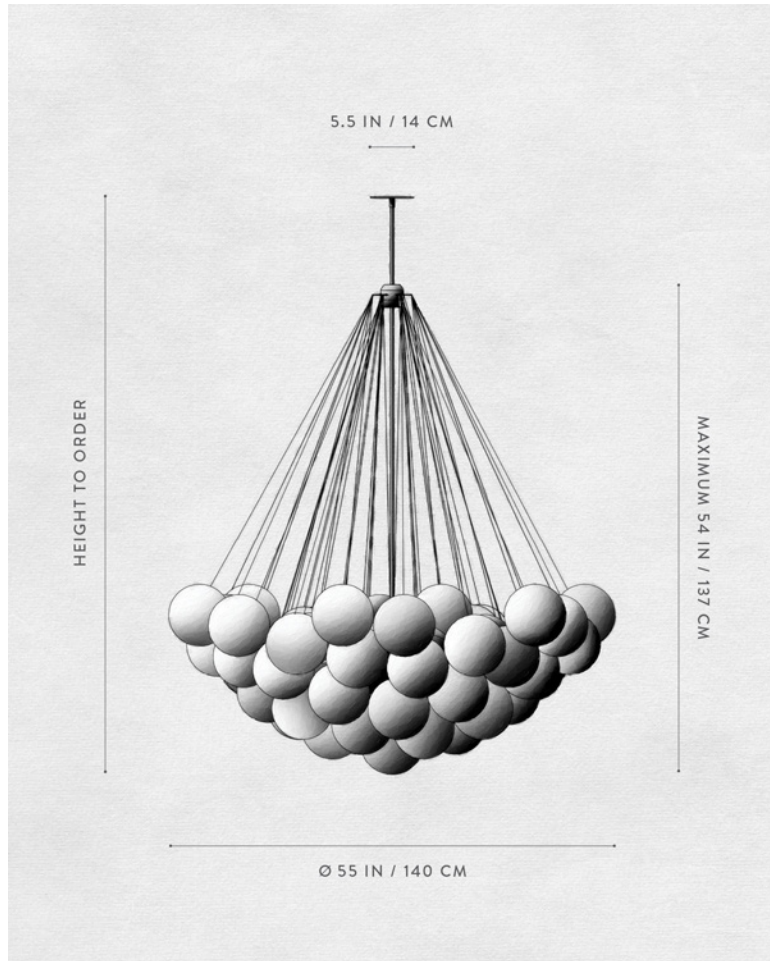

A P P A R A T U S

	CLOUD : 37
DIMENSIONS	Ø 40 IN Ø 102 CM HEIGHT TO ORDER APPROX. 30 LBS / 14 KG
WEIGHT	
PRICE	FROM £10300
MINIMUM HEIGHT	32 IN ONLY OVERALL FIXTURE HEIGHT 41 IN AND ABOVE WILL INCLUDE A TOP STEM
INCLUDES ADD HEIGHT	60 IN £10 / IN
VOLTAGE	120-240 UL / CE
LAMPING BULB INCLUDED	MAX 40W 3 X 3.8W DIMMABLE LED BULB 220 LUMENS EACH 2000 - 2800K 120V : E26 SPHERE I : MATTE WHITE 240V : E27 SPHERE I : MATTE WHITE
BULB LIFE	15,000 HOURS
DEPOSIT BALANCE LEAD TIME	50% UPON ORDER PRIOR TO SHIPPING PLEASE REFER TO WEBSITE
	FINISHED AND ASSEMBLED BY HAND IN NY DOMESTIC AND IMPORTED COMPONENTS

A P P A R A T U S

A P P A R A T U S

	CLOUD : XL 37
DIMENSIONS	Ø 50.75 IN Ø 129 CM HEIGHT TO ORDER APPROX. 35 LBS / 16 KG
WEIGHT	
PRICE	FROM £17950
MINIMUM HEIGHT	36 IN ONLY OVERALL FIXTURE HEIGHT 58 IN AND ABOVE WILL INCLUDE A TOP STEM
INCLUDES ADD HEIGHT	85 IN £10 / IN
VOLTAGE	120-240 UL / CE
LAMPING BULB INCLUDED	MAX 40W 3 X 3.8W DIMMABLE LED BULB 220 LUMENS EACH 2000 - 2800K 120V : E26 SPHERE I : MATTE WHITE 240V : E27 SPHERE I : MATTE WHITE
BULB LIFE	15,000 HOURS
DEPOSIT BALANCE LEAD TIME	50% UPON ORDER PRIOR TO SHIPPING PLEASE REFER TO WEBSITE
	FINISHED AND ASSEMBLED BY HAND IN NY DOMESTIC AND IMPORTED COMPONENTS

A P P A R A T U S

	CLOUD : XL 49
DIMENSIONS	Ø 55 IN Ø 140 CM HEIGHT TO ORDER APPROX. 40 LBS / 18 KG
WEIGHT	
PRICE	FROM £24450
MINIMUM HEIGHT	42 IN ONLY OVERALL FIXTURE HEIGHT 58 IN AND ABOVE WILL INCLUDE A TOP STEM
INCLUDES ADD HEIGHT	85 IN £10 / IN
VOLTAGE	120-240 UL / CE
LAMPING BULB INCLUDED	MAX 40W 3 X 3.8W DIMMABLE LED BULB 220 LUMENS EACH 2000 - 2800K 120V : E26 SPHERE I : MATTE WHITE 240V : E27 SPHERE I : MATTE WHITE
BULB LIFE	15,000 HOURS
DEPOSIT BALANCE LEAD TIME	50% UPON ORDER PRIOR TO SHIPPING PLEASE REFER TO WEBSITE
	FINISHED AND ASSEMBLED BY HAND IN NY DOMESTIC AND IMPORTED COMPONENTS