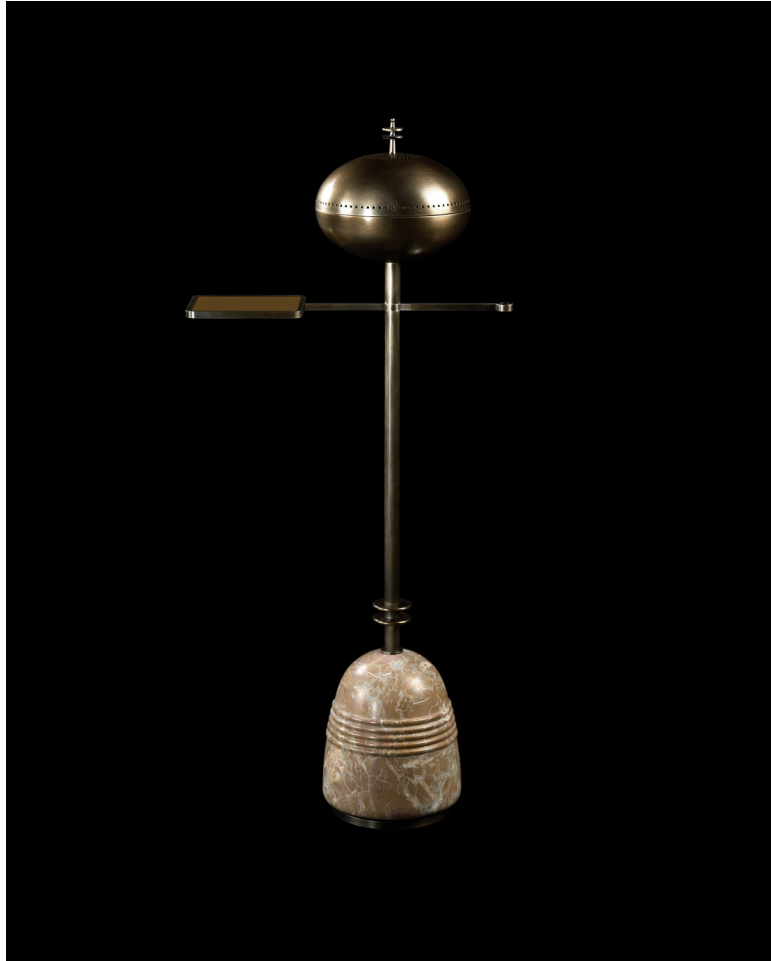

A P P A R A T U S

AGED BRASS / COLORWAY 02

STANDBY : SMOKING TABLE

REFERENCE TELEVISION TRAY
CADILLAC LANDAU TOP

COMPOSITION ALUMINIUM ARMATURE
MARBLE
PATENT LEATHER

A P P A R A T U S

AGED BRASS / COLORWAY 01

A P P A R A T U S

STANDBY IN ASSORTED COLORS AND FINISHES

A P P A R A T U S

STANDBY : SMOKING TABLE

DIMENSIONS

34.5 H, 15.5 W, 7.5 D IN
88 H, 39 W, 19 D CM

PRICE

£7400

DEPOSIT
BALANCE
LEAD TIME

50% UPON ORDER
DUE PRIOR TO SHIPPING
PLEASE REFER TO WEBSITE

FINISHED AND ASSEMBLED BY HAND IN NY
DOMESTIC AND IMPORTED COMPONENTS

A P P A R A T U S

AGED BRASS

COLORWAY 01 - POWDER PATENT LEATHER / SILK GEORGETTE MARBLE

COLORWAY 02 - OCHRE PATENT LEATHER / LUMACHELLA MARBLE

COLORWAY 03 - BLACK PATENT LEATHER / NERO PORTORO MARBLE

STANDBY : SMOKING TABLE

METAL

AGED BRASS [WAXED]

COLORWAY 01

POWDER PATENT LEATHER
SILK GEORGETTE MARBLE