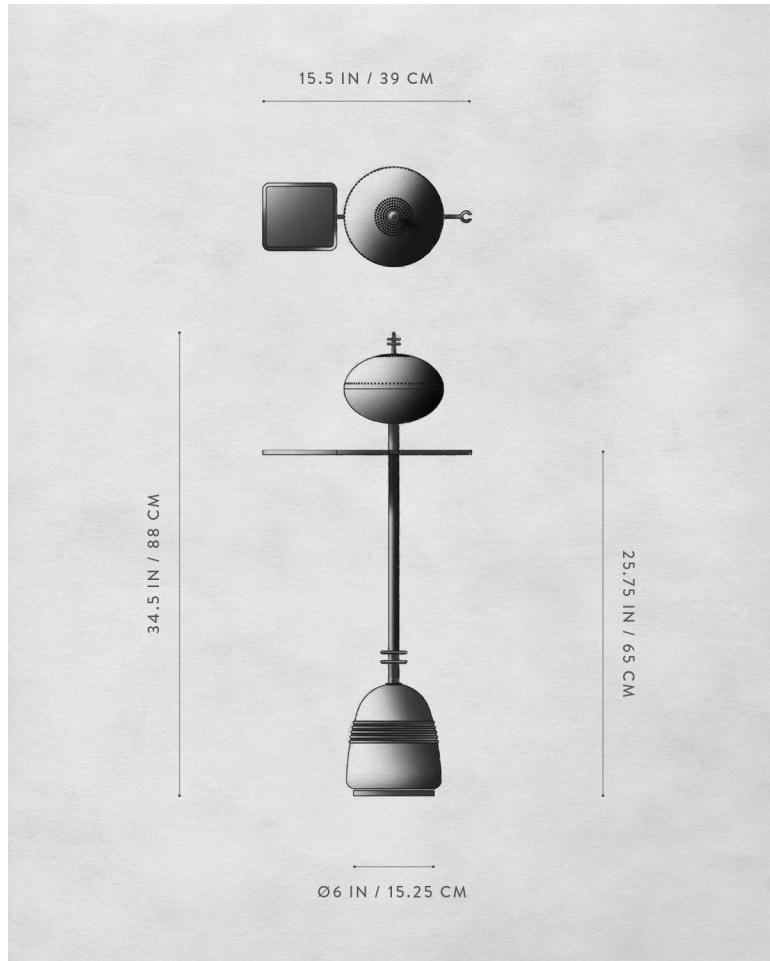

A P P A R A T U S

AGED BRASS / COLORWAY 02

STANDBY : SMOKING TABLE

REFERENCE TELEVISION TRAY
CADILLAC LANDAU TOP

COMPOSITION ALUMINIUM ARMATURE
MARBLE
PATENT LEATHER

A P P A R A T U S

AGED BRASS / COLORWAY 01

A P P A R A T U S

STANDBY IN ASSORTED COLORS AND FINISHES

A P P A R A T U S

STANDBY : SMOKING TABLE

DIMENSIONS

34.5 H, 15.5 W, 7.5 D IN
88 H, 39 W, 19 D CM

PRICE

£7400