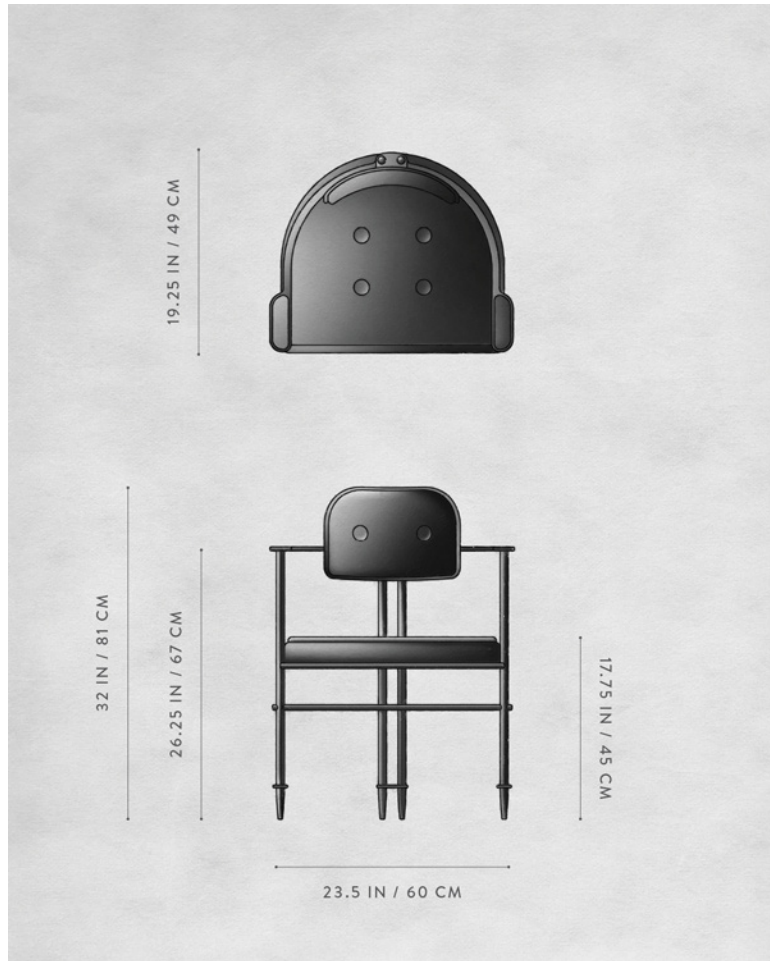

ARM CHAIR, AGED BRASS / TAUPE WOOL SATEEN

ARM CHAIR, TARNISHED SILVER / JUNIPER LEATHER

A P P A R A T U S

ARM CHAIR, AGED BRASS / OLIVE WOOL SATEEN

A P P A R A T U S

DIMENSIONS

EPISODE : CHAIR

32 H, 23 W, 19.25 D IN
81 H, 58 W, 49 D CM

A P P A R A T U S

EPISODE : ARMCHAIR

DIMENSIONS

32 H, 23.5 W, 19.25 D IN
81 H, 60 W, 49 D CM

PRICE

£7550 / FABRIC
£8600 / SUEDE
£9050 / LEATHER

DEPOSIT BALANCE LEAD TIME

50% UPON ORDER
DUE PRIOR TO SHIPPING
PLEASE REFER TO WEBSITE