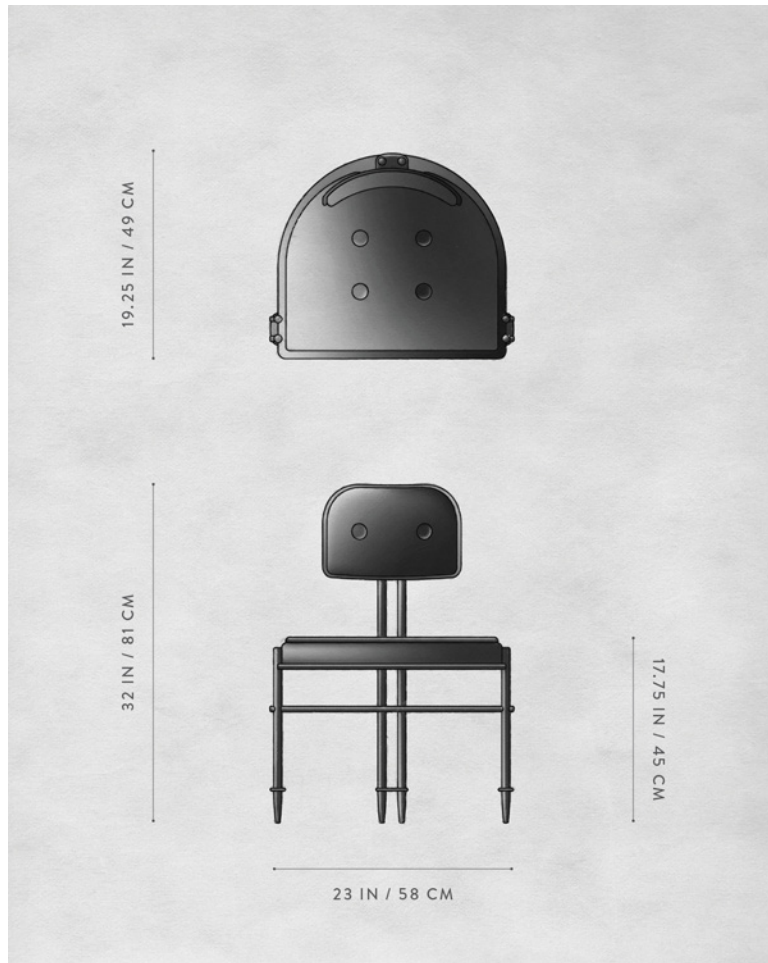

ARM CHAIR, AGED BRASS / TAUPE WOOL SATEEN

ARM CHAIR, TARNISHED SILVER / JUNIPER LEATHER

A P P A R A T U S

ARM CHAIR, AGED BRASS / OLIVE WOOL SATEEN

A P P A R A T U S

DIMENSIONS

EPISODE : CHAIR

32 H, 23 W, 19.25 D IN
81 H, 58 W, 49 D CM

A P P A R A T U S

EPISODE : ARMCHAIR

DIMENSIONS

32 H, 23.5 W, 19.25 D IN
81 H, 60 W, 49 D CM

PRICE

£7550 / FABRIC
£8600 / SUEDE
£9050 / LEATHER

DEPOSIT BALANCE LEAD TIME

50% UPON ORDER
DUE PRIOR TO SHIPPING
PLEASE REFER TO WEBSITE