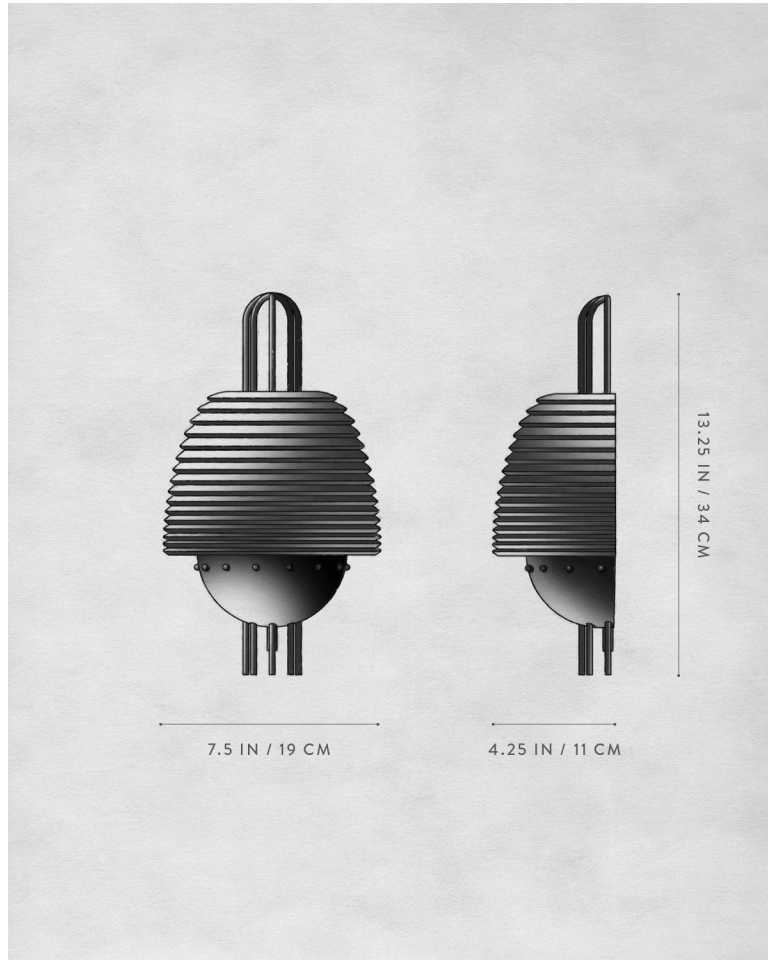

SIGNAL X : SCONCE

DIMENSIONS

13.25 H, 7.5 W, 4.25 D IN
34 H, 19 W, 11 D CM

WEIGHT

APPROX. 7 LBS / 3 KG

PRICE

FROM \$3800

VOLTAGE