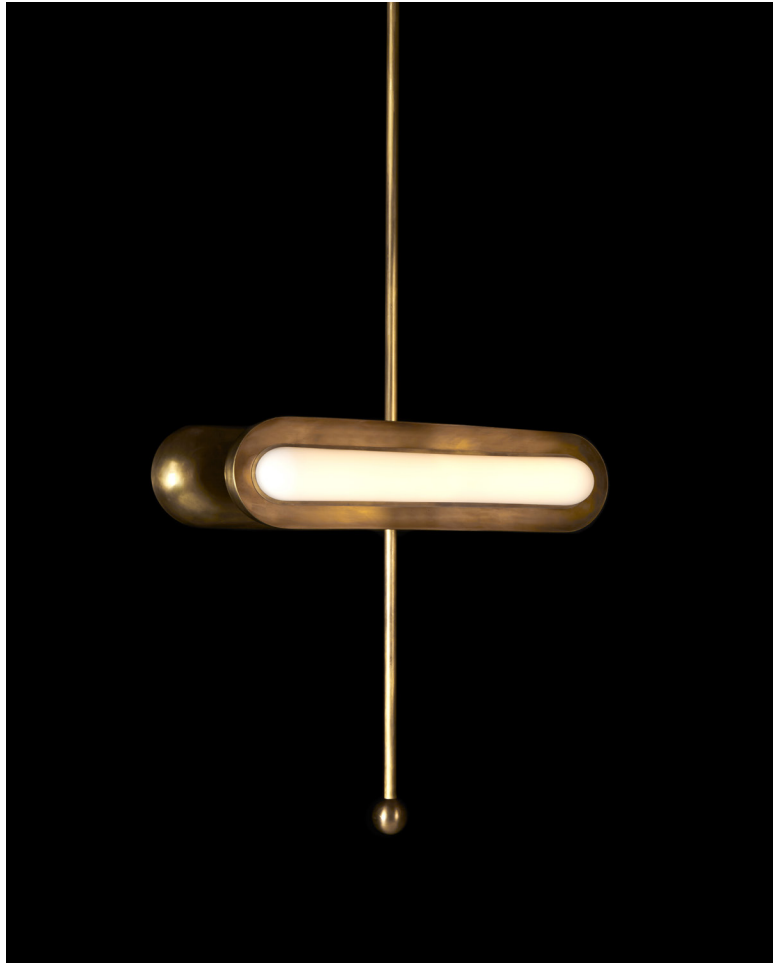

A P P A R A T U S

AGED BRASS

CIRCUIT : 2 PENDANT HORIZONTAL

REFERENCE	RHYTHM AND SYNCOPATION HALSTON AFTERGLOW
COMPOSITION	GLOWING GLASS CAPSULE BRASS SHADE AND ARMATURE

A P P A R A T U S

CIRCUIT : 2 PENDANT VERTICAL, AGED BRASS

CIRCUIT : 2 PENDANT HORIZONTAL, AGED BRASS

A P P A R A T U S

CIRCUIT: 2 PENDANT HORIZONTAL

DIMENSIONS

18 W, 7.75 D IN

46 W, 20 D CM

WEIGHT

HEIGHT TO ORDER

APPROX. 10 LBS / 5 KG

PRICE

FROM \$5000

FROM \$5800 FOR TWO-TONE SHADES

TWO-TONE IS AGED BRASS SHADE INTERIOR

WITH BLACKENED BRASS SHADE EXTERIOR

MINIMUM HEIGHT

24 IN