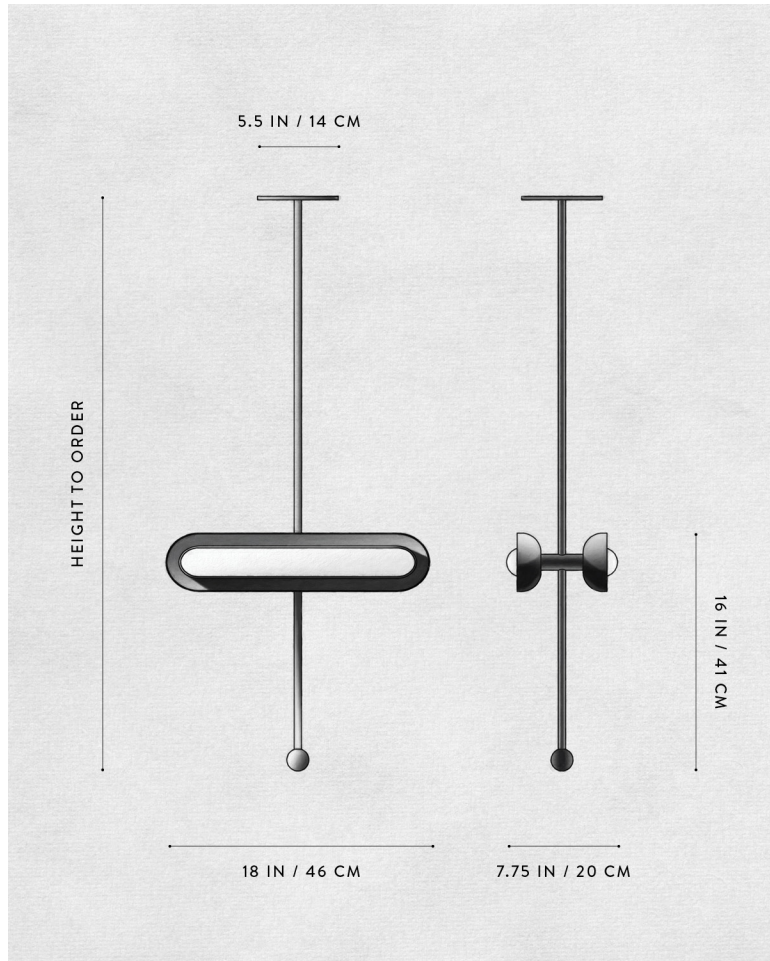

A P P A R A T U S

AGED BRASS

CIRCUIT : 2 PENDANT HORIZONTAL

REFERENCE	RHYTHM AND SYNCOPATION HALSTON AFTERGLOW
COMPOSITION	GLOWING GLASS CAPSULE BRASS SHADE AND ARMATURE

A P P A R A T U S

CIRCUIT : 2 PENDANT VERTICAL, AGED BRASS

CIRCUIT : 2 PENDANT HORIZONTAL, AGED BRASS

A P P A R A T U S

CIRCUIT: 2 PENDANT HORIZONTAL

DIMENSIONS

18 W, 7.75 D IN

46 W, 20 D CM

WEIGHT

HEIGHT TO ORDER

APPROX. 10 LBS / 5 KG

PRICE

FROM \$5000

FROM \$5800 FOR TWO-TONE SHADES

TWO-TONE IS AGED BRASS SHADE INTERIOR

WITH BLACKENED BRASS SHADE EXTERIOR

MINIMUM HEIGHT

24 IN