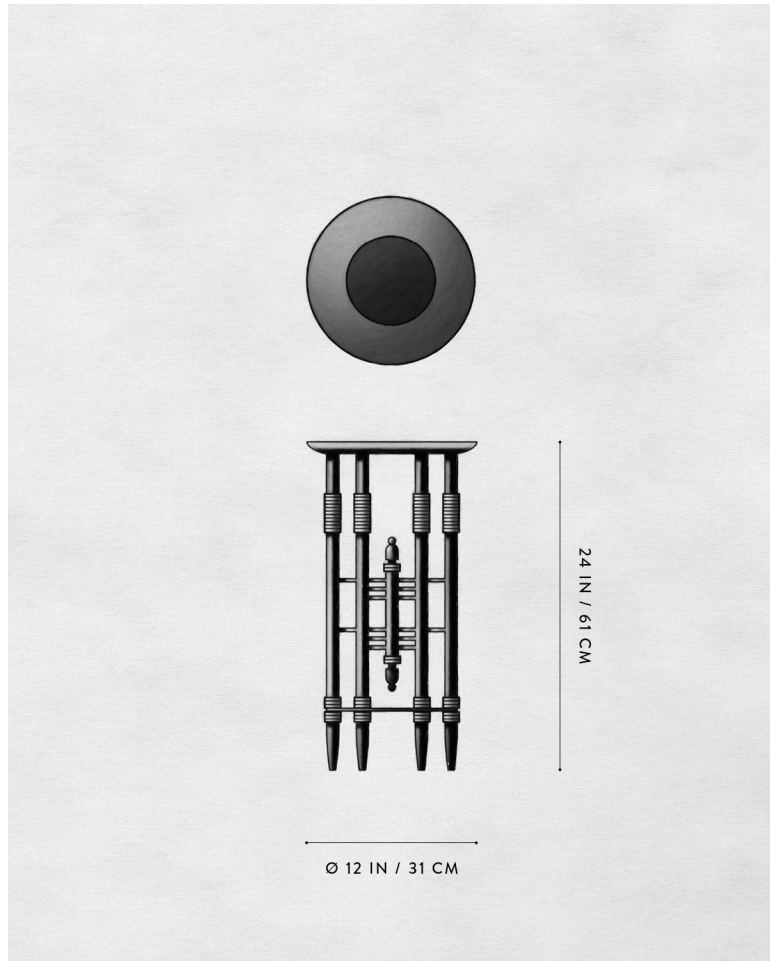

A P P A R A T U S

COLORWAY 01

PARS : COCKTAIL TABLE

REFERENCE NOMADIC TRAY TABLES
CARLO BUGATTI

COMPOSITION BRASS ARMATURE
STONE
HAND-CUT LEATHER

A P P A R A T U S

COLORWAY 02

COLORWAY 01

A P P A R A T U S

DIMENSIONS

PARS : COCKTAIL TABLE
STUDIO EXCLUSIVE

24 H, Ø 12 IN
61 H, Ø 31 CM

PRICE

£5700

DEPOSIT
BALANCE
LEAD TIME

50% UPON ORDER
DUE PRIOR TO SHIPPING
PLEASE REFER TO WEBSITE