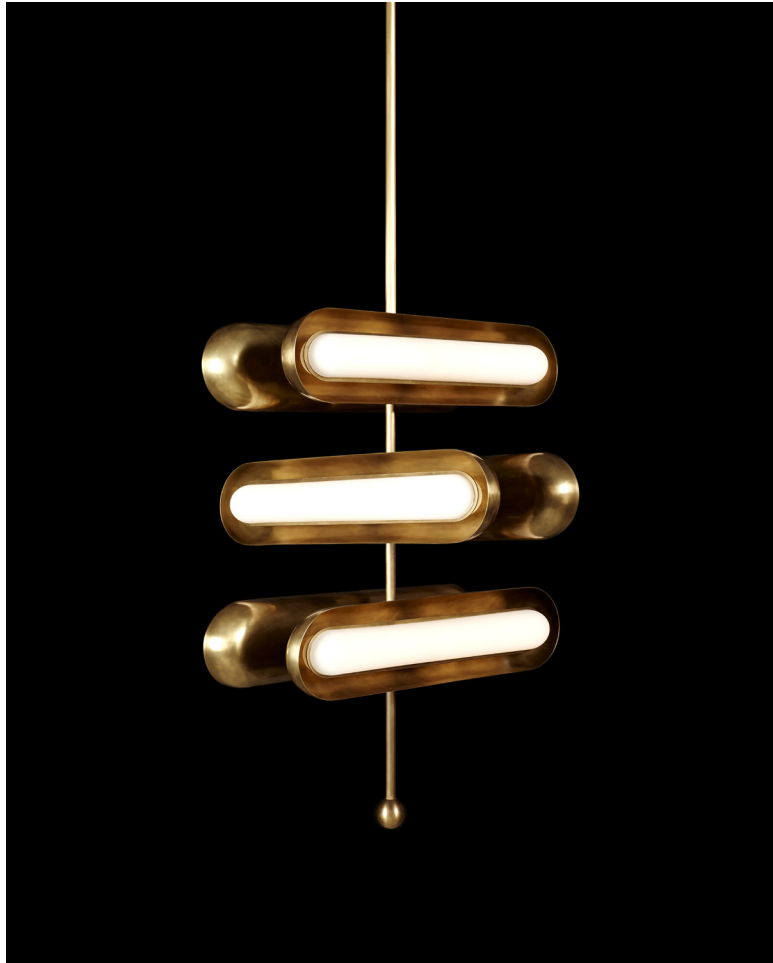

A P P A R A T U S

AGED BRASS

CIRCUIT : 6

REFERENCE	RHYTHM AND SYNCOPATION HALSTON AFTERGLOW
COMPOSITION	GLOWING GLASS CAPSULE BRASS SHADE AND ARMATURE

A P P A R A T U S

AGED BRASS

A P P A R A T U S

DIMENSIONS

DEPOSIT

BALANCE

LEAD TIME

CIRCUIT : 6

Ø 18 IN

Ø 46 CM

HEIGHT TO ORDER

APPROX. 45 LBS / 21 KG

FROM \$11000

FROM \$13000 FOR TWO-TONE SHADES

TWO-TONE IS AGED BRASS SHADE INTERIOR

WITH BLACKENED BRASS SHADE EXTERIOR

32 IN

60 IN

\$10 / IN

120-240