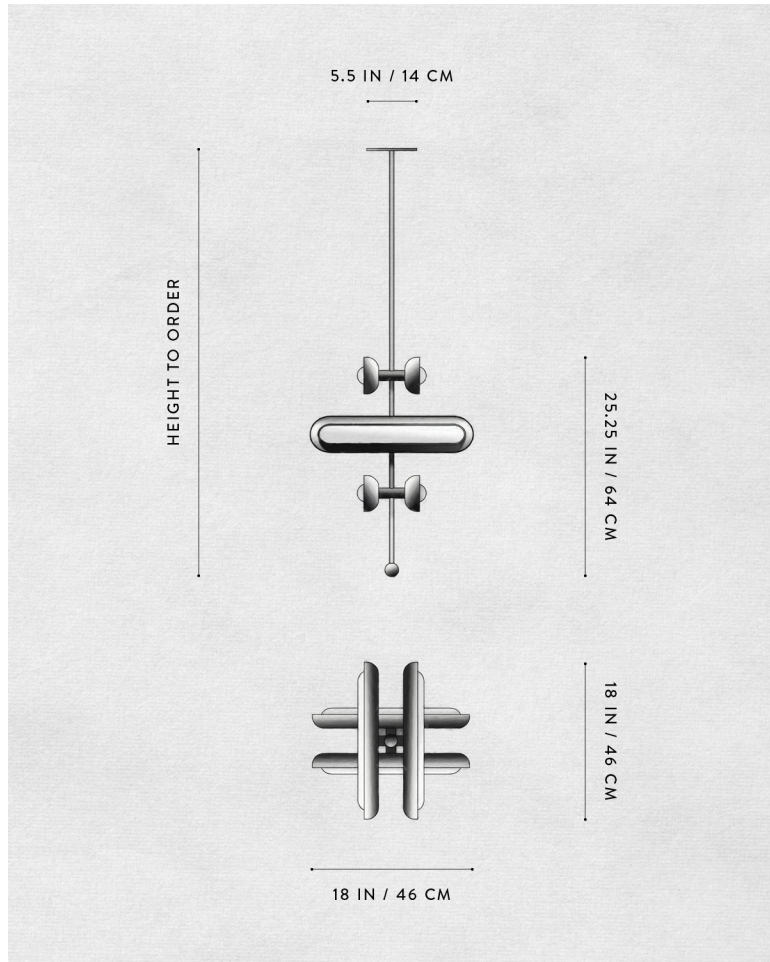

A P P A R A T U S

AGED BRASS

CIRCUIT : 6

REFERENCE	RHYTHM AND SYNCOPATION HALSTON AFTERGLOW
COMPOSITION	GLOWING GLASS CAPSULE BRASS SHADE AND ARMATURE

A P P A R A T U S

AGED BRASS

A P P A R A T U S

DIMENSIONS

WEIGHT

PRICE

MINIMUM HEIGHT

INCLUDES

ADD HEIGHT

VOLTAGE

LAMPING

DRIVER LIFE

DEPOSIT

BALANCE

LEAD TIME

CIRCUIT : 6

Ø 18 IN

Ø 46 CM

HEIGHT TO ORDER

APPROX. 45 LBS / 21 KG

FROM \$11000

FROM \$13000 FOR TWO-TONE SHADES

TWO-TONE IS AGED BRASS SHADE INTERIOR

WITH BLACKENED BRASS SHADE EXTERIOR

32 IN

60 IN

\$10 / IN

120-240