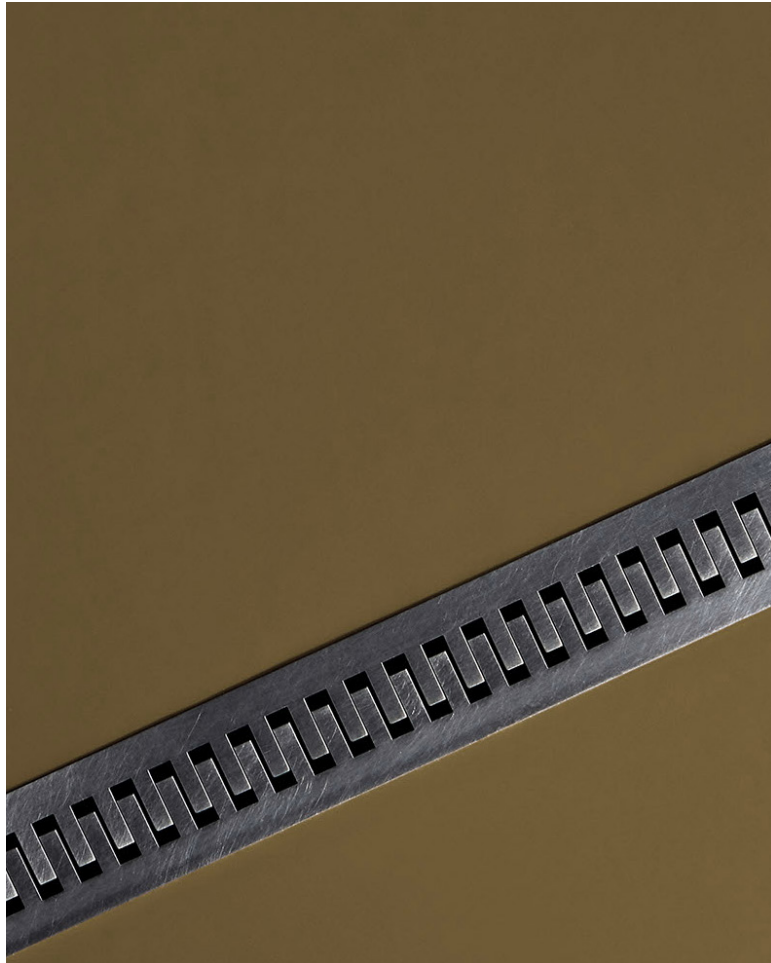

A P P A R A T U S

TARNISHED SILVER / COLORWAY 02