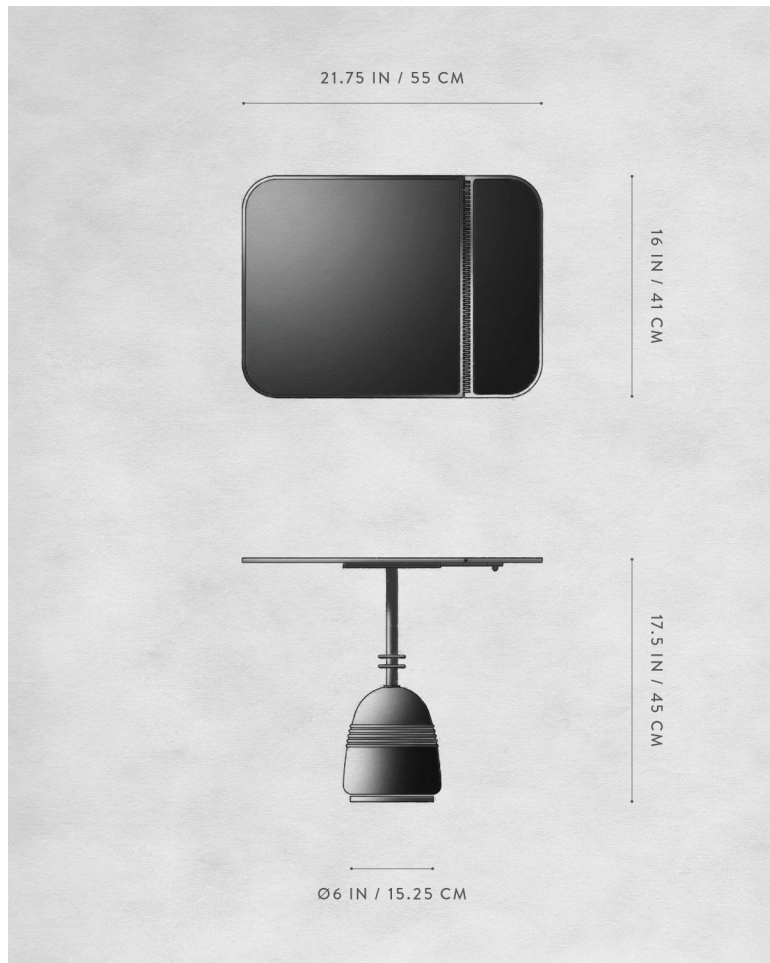

A P P A R A T U S

AGED BRASS / COLORWAY 03

STANDBY : SIDE TABLE

REFERENCE TELEVISION TRAY
CADILLAC LANDAU TOP

COMPOSITION ALUMINIUM ARMATURE
MARBLE
PATENT LEATHER

A P P A R A T U S

TARNISHED SILVER / COLORWAY 01

A P P A R A T U S

DIMENSIONS

STANDBY : SIDE TABLE

17.5 H, 21.75 W, 16 D IN
45 H, 55 W, 41 D CM

PRICE

£8500

DEPOSIT
BALANCE
LEAD TIME

50% UPON ORDER
DUE PRIOR TO SHIPPING
PLEASE REFER TO WEBSITE