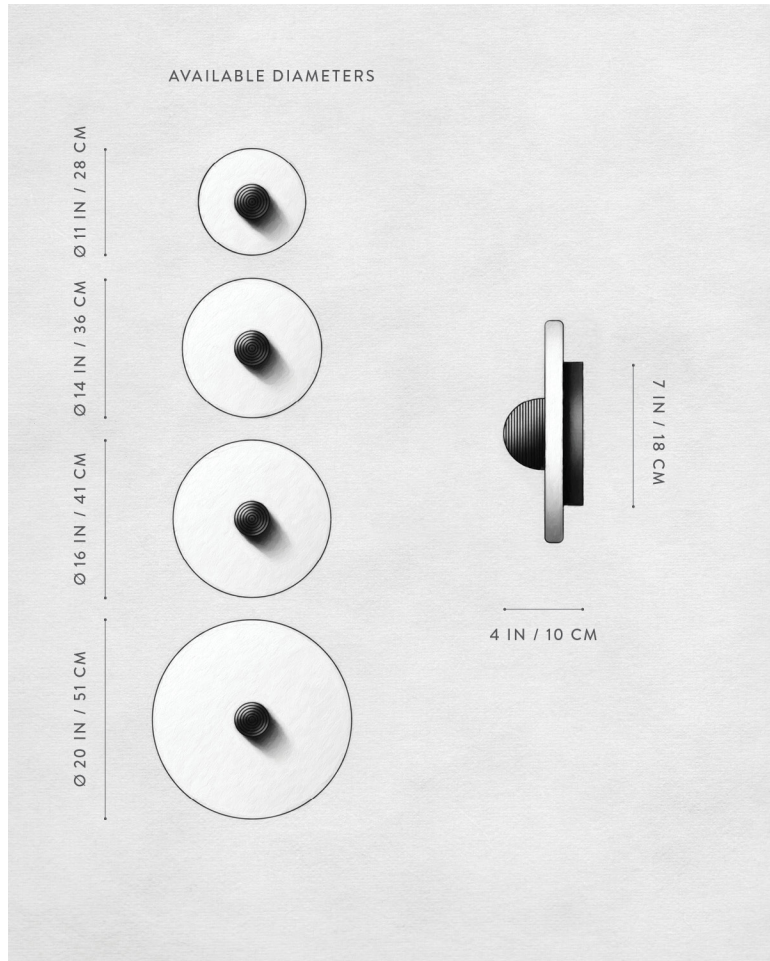

# A P P A R A T U S

AGED BRASS

MEDIAN : SCONCE

REFERENCE

MINARETS  
SOLAR ECLIPSE

COMPOSITION

ALABASTER  
FLUTED BRASS

A P P A R A T U S

# A P P A R A T U S

	MEDIAN : SCONCE
DIAMETER	Ø 11, 14, 16, 20 / 4 D IN Ø 28, 36, 41, 51 / 10 D CM
WEIGHT	10 LBS / 5 KG / 11 IN DIAMETER 15 LBS / 7 KG / 14 IN DIAMETER 20 LBS / 9 KG / 16 IN DIAMETER 25 LBS / 11 KG / 20 IN DIAMETER
PRICE	FROM \$2800 / 11 IN DIAMETER FROM \$3200 / 14 IN DIAMETER FROM \$3600 / 16 IN DIAMETER FROM \$4000 / 20 IN DIAMETER
INSTALLATION	SUITABLE FOR INSTALLATION ON WALLS ONLY
VOLTAGE	120-240 UL / CE
LAMPING	8W DIMMABLE LED 800 LUMENS 2500K
DRIVER LIFE	50,000 HOURS
DEPOSIT	50% UPON ORDER
BALANCE	DUE PRIOR TO SHIPPING
LEAD TIME	PLEASE REFER TO WEBSITE
	FINISHED AND ASSEMBLED BY HAND IN NY DOMESTIC AND IMPORTED COMPONENTS