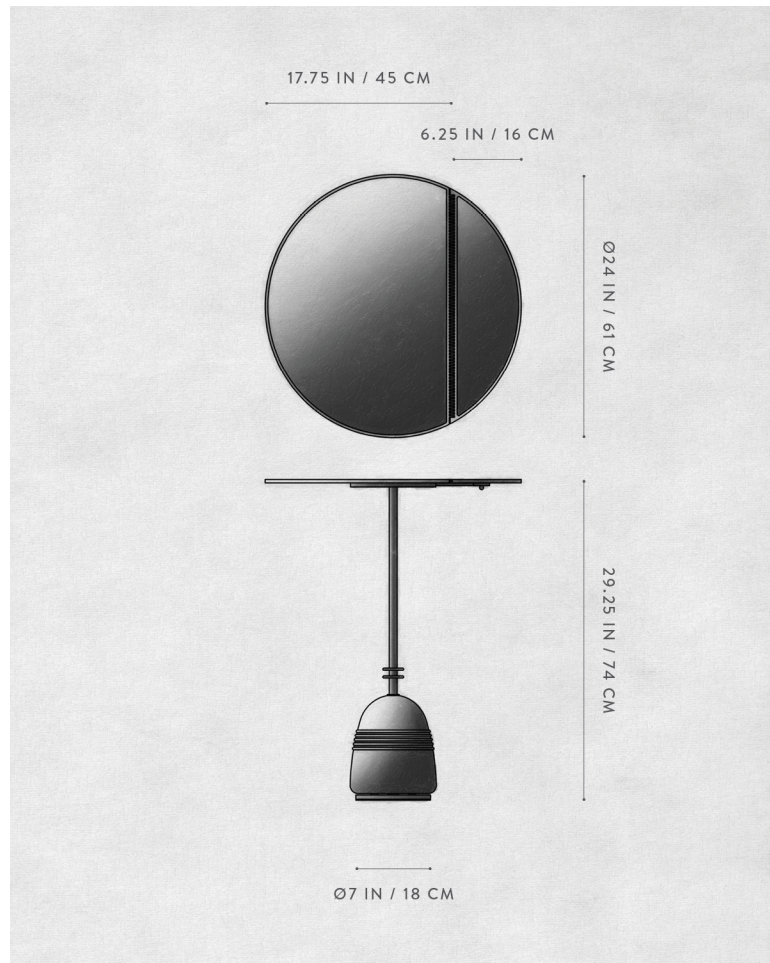

## STANDBY : BISTRO TABLE

REFERENCE TELEVISION TRAY  
CADILLAC LANDAU TOP

COMPOSITION ALUMINIUM ARMATURE  
MARBLE  
PATENT LEATHER

A P P A R A T U S

AGED BRASS / COLORWAY 01

A P P A R A T U S

TARNISHED SILVER / COLORWAY 02

# A P P A R A T U S

STANDBY : BISTRO TABLE

DIMENSIONS

29.25 H, Ø 24 IN  
74 H, Ø 61 CM

PRICE

\$16000

DEPOSIT  
BALANCE  
LEAD TIME

50% UPON ORDER  
DUE PRIOR TO SHIPPING  
PLEASE REFER TO WEBSITE