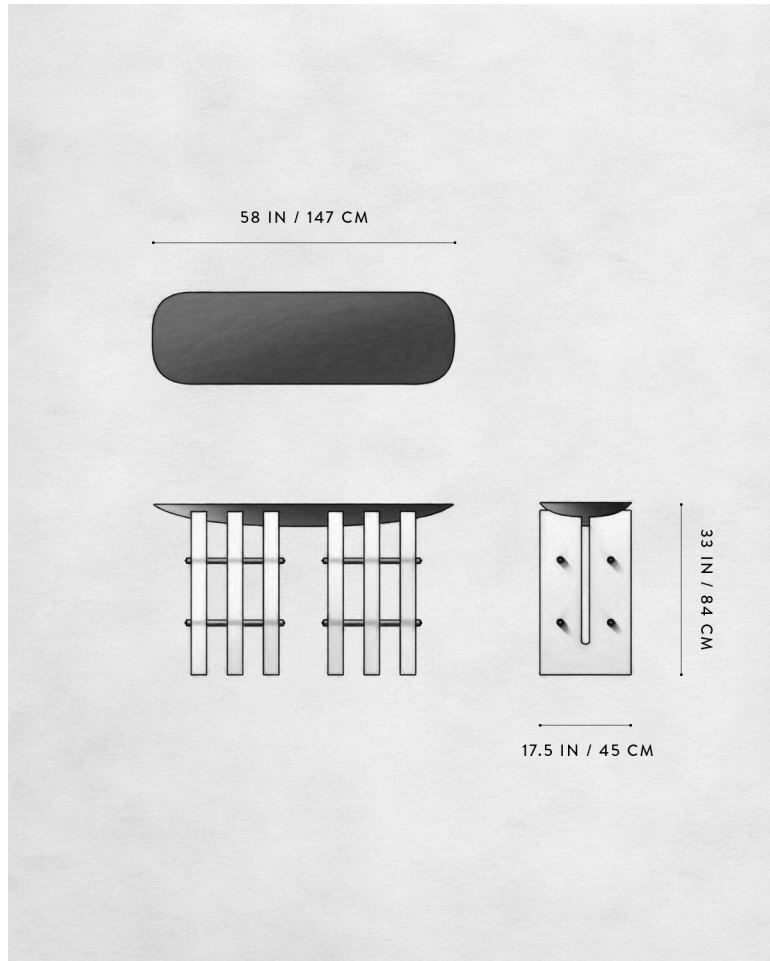

A P P A R A T U S

BLACK LACQUER

SEGMENT : CONSOLE TABLE

REFERENCE

MAISON DE VERRE
LIMINALITY

COMPOSITION

HAND-CAST RESIN LEGS
LACQUER OR SAND-BLASTED ASH TABLE SURFACE

A P P A R A T U S

BLACK LACQUER

BLEACHED ASH WOOD

A P P A R A T U S

DIMENSIONS

SEGMENT : CONSOLE TABLE
STUDIO EXCLUSIVE

33 H, 58 W, 17.5 D IN
84 H, 147 W, 45 D CM

PRICE

£47550 LACQUER OR ASH WOOD