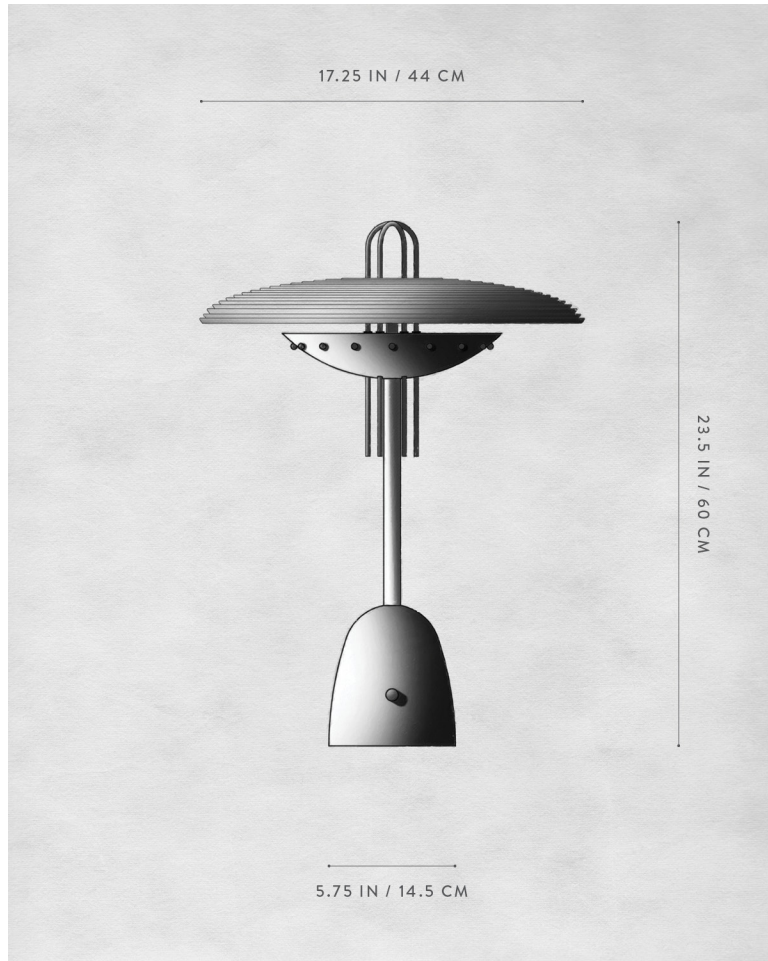

## SIGNAL Y : TABLE LAMP

REFERENCE      SATELLITE COMMUNICATION  
                     FRESNEL LENS  
                     ERWIN BLUMENFELD - PORTRAITS THROUGH GLASS

COMPOSITION      PRESSED GLASS  
                             BRASS ARMATURE

## SIGNAL Y : TABLE LAMP

### DIMENSIONS

23.5 H, Ø 17.25 IN

### WEIGHT

60 H, Ø 44 CM

APPROX. 30 LBS / 14 KG