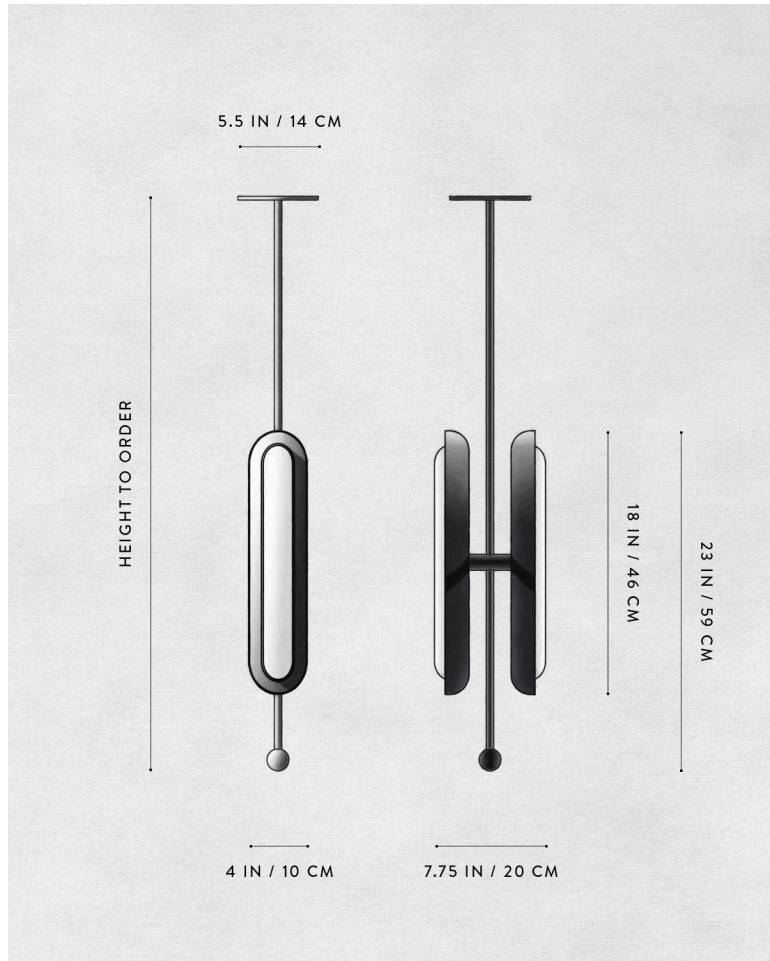

A P P A R A T U S

AGED BRASS

CIRCUIT : 2 PENDANT VERTICAL

REFERENCE	RHYTHM AND SYNCOPATION HALSTON AFTERGLOW
COMPOSITION	GLOWING GLASS CAPSULE BRASS SHADE AND ARMATURE

A P P A R A T U S

CIRCUIT : 2 PENDANT VERTICAL, AGED BRASS

CIRCUIT : 2 PENDANT HORIZONTAL, AGED BRASS

A P P A R A T U S

CIRCUIT: 2 PENDANT VERTICAL

DIMENSIONS

4 W, 7.75 D IN

10 W, 20 D CM

HEIGHT TO ORDER

APPROX. 10 LBS / 5 KG

WEIGHT

PRICE

FROM £5450

FROM £6300 FOR TWO-TONE SHADES

TWO-TONE IS AGED BRASS SHADE INTERIOR

WITH BLACKENED BRASS SHADE EXTERIOR

MINIMUM HEIGHT

28 IN