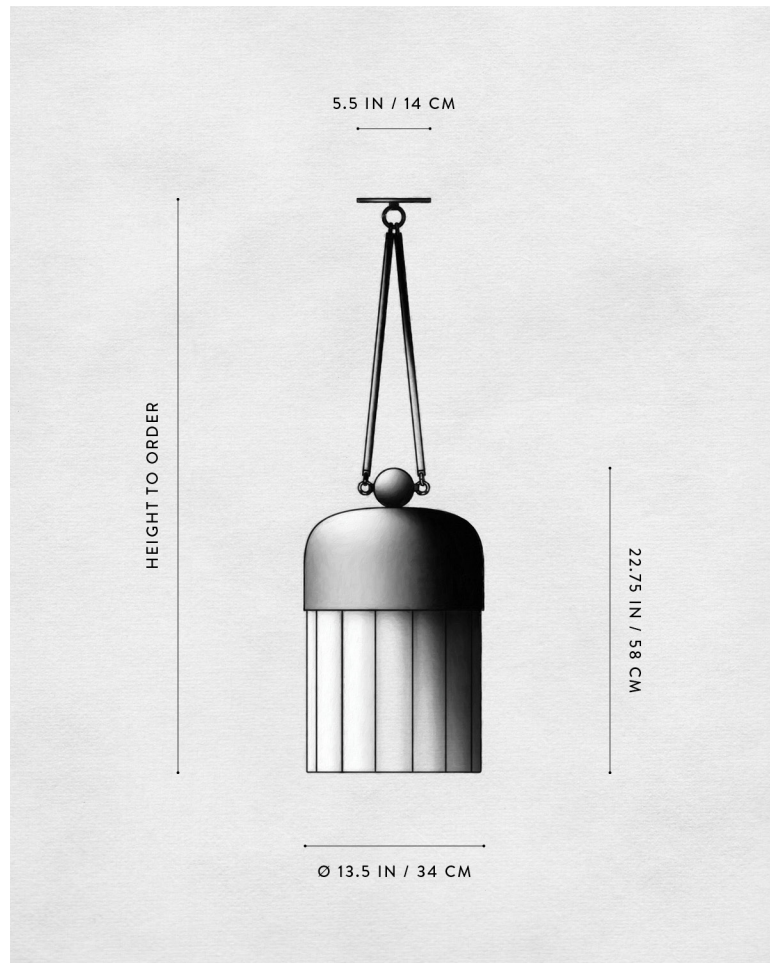

## TASSEL : 19

REFERENCE PASSEMENTERIE  
HISTORICAL REINTERPRETATION  
YVES SAINT LAURENT

COMPOSITION MOLD-BLOWN GLASS CYLINDERS  
BRASS DOME AND ARMATURE

A P P A R A T U S

BLACKENED BRASS

BLACKENED BRASS

# A P P A R A T U S

	TASSEL : 19
DIMENSIONS	Ø 13.5 IN Ø 34 CM HEIGHT TO ORDER
WEIGHT	APPROX. 60 LBS / 27 KG
PRICE	FROM £17300
MINIMUM HEIGHT	32 IN
INCLUDES	60 IN
ADD HEIGHT	£20 / IN
VOLTAGE	120-240 UL / CE
LAMPING	18W DIMMABLE LED 1750 LUMENS 2700K
DRIVER LIFE	50,000 HOURS
DEPOSIT	50% UPON ORDER
BALANCE	DUE PRIOR TO SHIPPING
LEAD TIME	PLEASE REFER TO WEBSITE