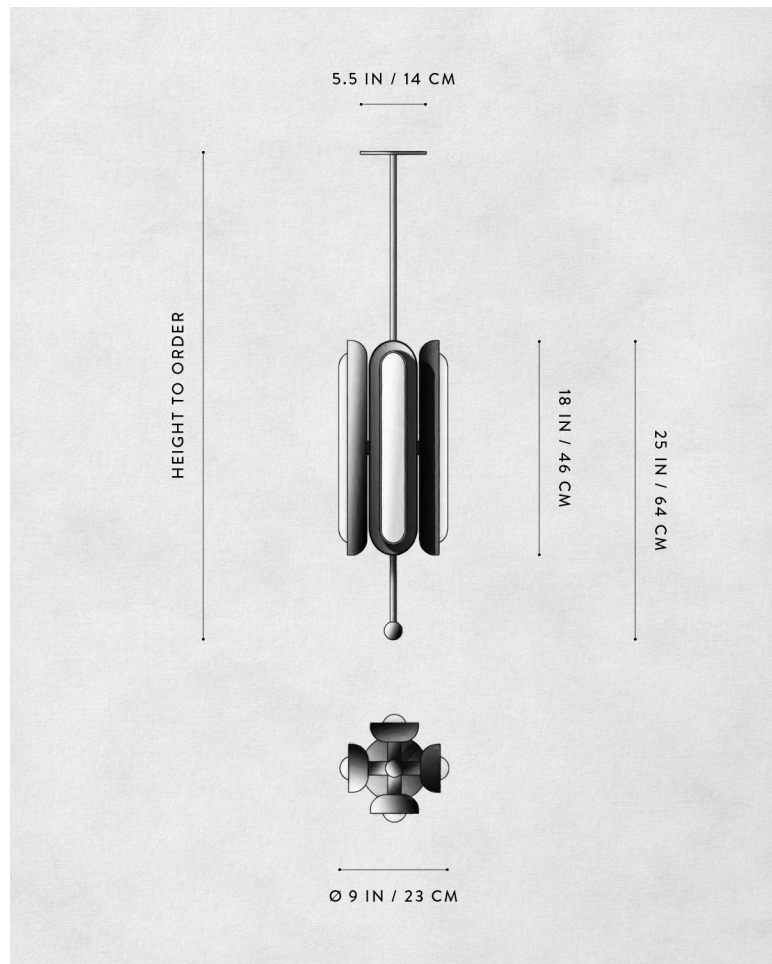

# A P P A R A T U S

TWO-TONE

CIRCUIT : 4 VERTICAL

REFERENCE

RHYTHM AND SYNCOPATION  
HALSTON  
AFTERGLOW

COMPOSITION

GLOWING GLASS CAPSULE  
BRASS SHADE AND ARMATURE

A P P A R A T U S

## DIMENSIONS

CIRCUIT: 4 VERTICAL

Ø 9 IN  
Ø 23 CM

## WEIGHT

HEIGHT TO ORDER  
APPROX. 30 LBS / 14 KG