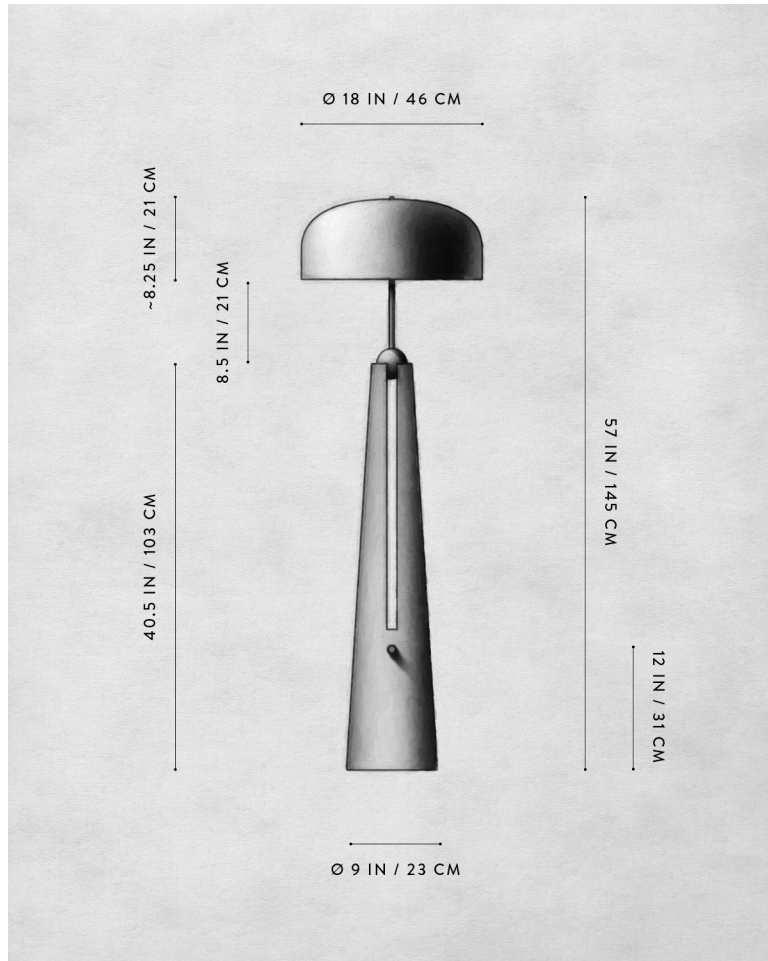

A P P A R A T U S

METRONOME : FLOOR LAMP

DIMENSIONS

57 H, $\text{Ø } 18 \text{ IN}$
145 H, $\text{Ø } 46 \text{ CM}$

PRICE

FROM $10000

VOLTAGE

120-240

UL

LAMPING

MAX 40W

BULB INCLUDED

2 X 3.8W DIMMABLE LED BULB

220 LUMENS

2000-2800K

120V : E26 SPHERE I : MATTE WHITE

240V : E27 SPHERE I : MATTE WHITE

BULB LIFE

15,000 HOURS

DEPOSIT

50% UPON ORDER

BALANCE

DUE PRIOR TO SHIPPING

LEAD TIME

PLEASE REFER TO WEBSITE

FINISHED AND ASSEMBLED BY HAND IN NY
DOMESTIC AND IMPORTED COMPONENTS