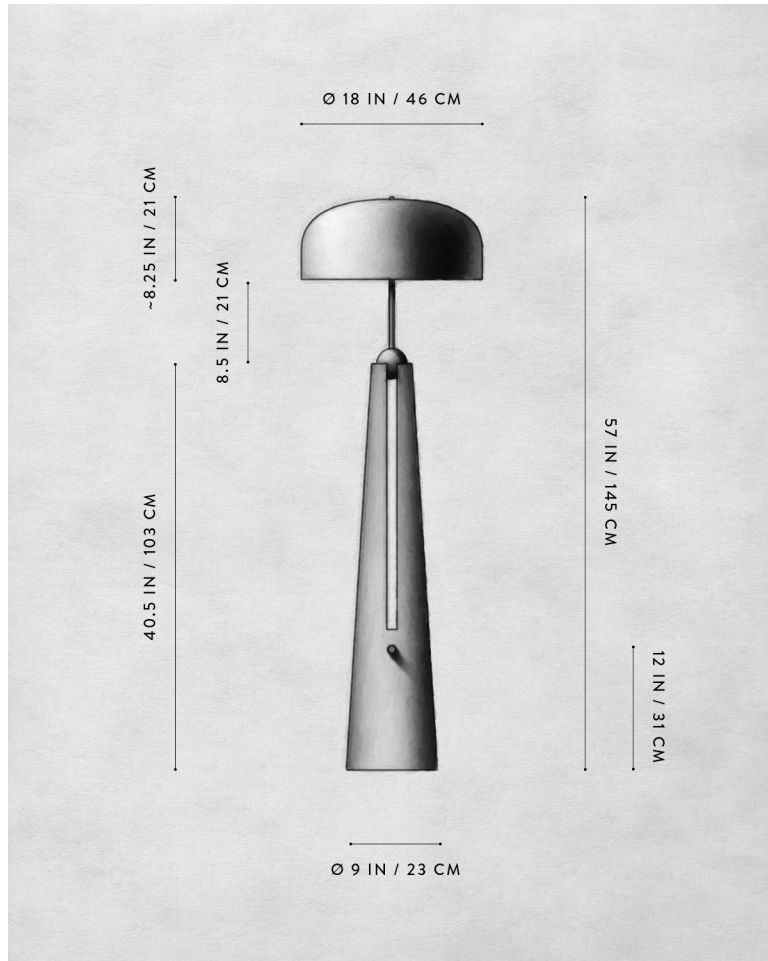

A P P A R A T U S

AGED BRASS / BRONZE SUEDE

METRONOME : FLOOR LAMP

REFERENCE

STRAVINSKY
COUNTERPOINT
VILLA MULLER

COMPOSITION

HAND-WRAPPED LEATHER OR SUEDE BASE
BRASS ARMATURE AND SHADE

A P P A R A T U S

AGED BRASS / BRONZE SUEDE

AGED BRASS / PEWTER SUEDE

A P P A R A T U S

METRONOME : FLOOR LAMP

DIMENSIONS

57 H, $\text{Ø } 18 \text{ IN}$
145 H, $\text{Ø } 46 \text{ CM}$

PRICE

FROM \$10000

120V : E12 SPHERE I : MATTE WHITE

240V : E14 SPHERE I : MATTE WHITE

BULB LIFE

15,000 HOURS

DEPOSIT

50% UPON ORDER

BALANCE

DUE PRIOR TO SHIPPING