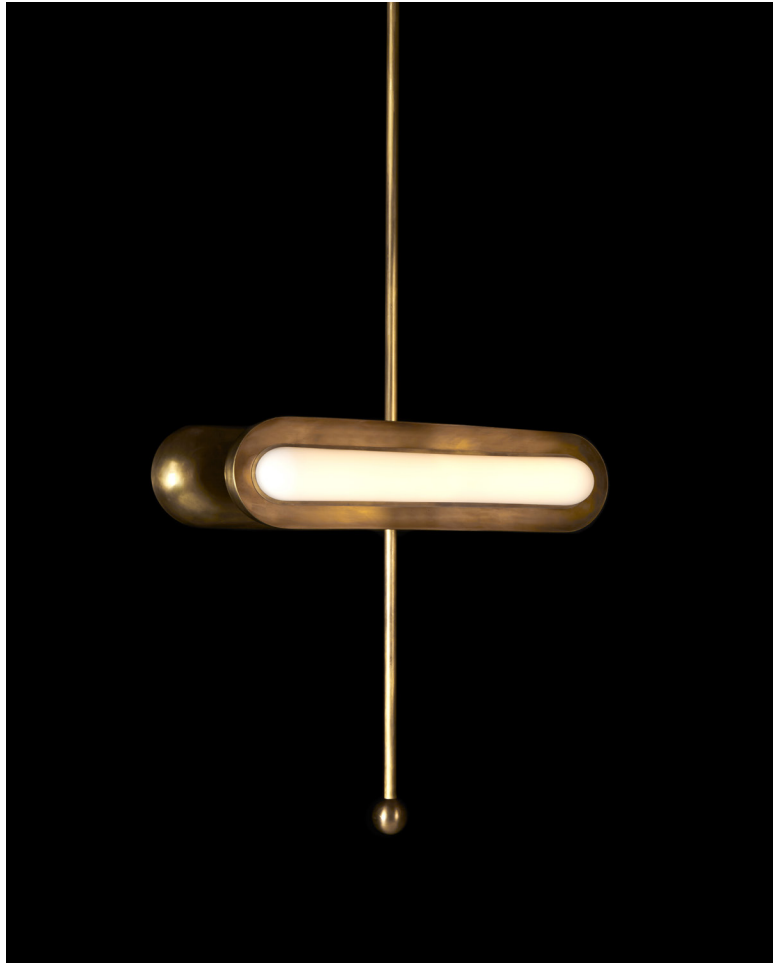

A P P A R A T U S

AGED BRASS

CIRCUIT : 2 PENDANT HORIZONTAL

REFERENCE	RHYTHM AND SYNCOPATION HALSTON AFTERGLOW
COMPOSITION	GLOWING GLASS CAPSULE BRASS SHADE AND ARMATURE

A P P A R A T U S

CIRCUIT : 2 PENDANT VERTICAL, AGED BRASS

CIRCUIT : 2 PENDANT HORIZONTAL, AGED BRASS

A P P A R A T U S

CIRCUIT: 2 PENDANT HORIZONTAL

DIMENSIONS

18 W, 7.75 D IN

46 W, 20 D CM

WEIGHT

HEIGHT TO ORDER

APPROX. 10 LBS / 5 KG

PRICE

FROM £5450

FROM £6300 FOR TWO-TONE SHADES

TWO-TONE IS AGED BRASS SHADE INTERIOR

WITH BLACKENED BRASS SHADE EXTERIOR

MINIMUM HEIGHT

24 IN