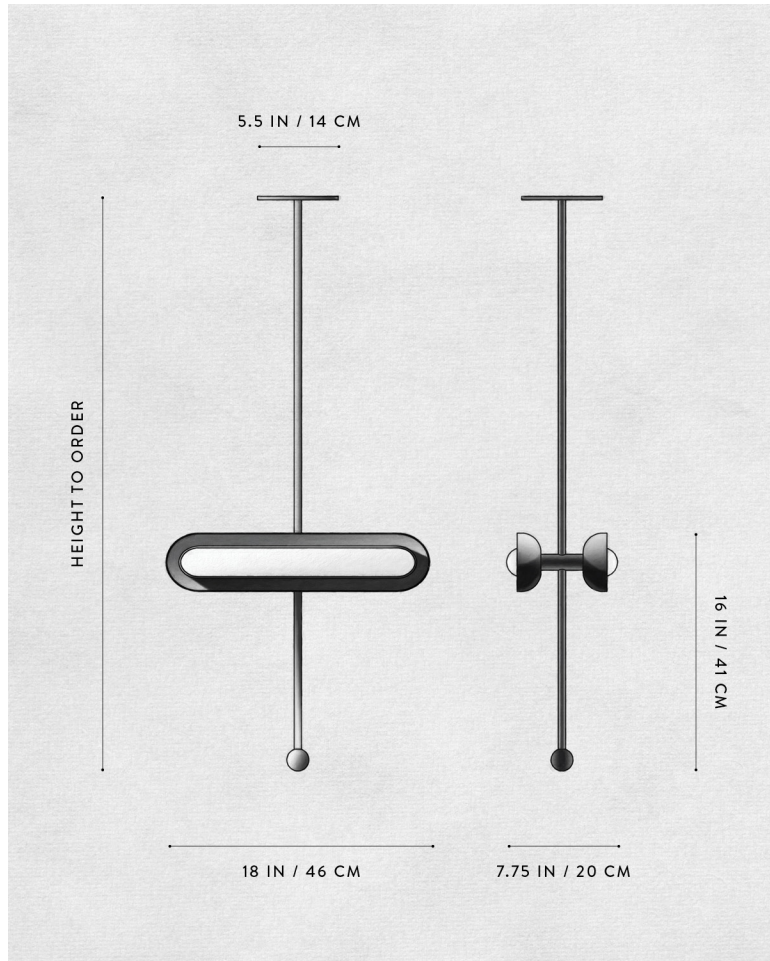

A P P A R A T U S

AGED BRASS

CIRCUIT : 2 PENDANT HORIZONTAL

REFERENCE	RHYTHM AND SYNCOPATION HALSTON AFTERGLOW
COMPOSITION	GLOWING GLASS CAPSULE BRASS SHADE AND ARMATURE

A P P A R A T U S

CIRCUIT : 2 PENDANT VERTICAL, AGED BRASS

CIRCUIT : 2 PENDANT HORIZONTAL, AGED BRASS

A P P A R A T U S

CIRCUIT: 2 PENDANT HORIZONTAL

DIMENSIONS

18 W, 7.75 D IN

46 W, 20 D CM

WEIGHT

HEIGHT TO ORDER

APPROX. 10 LBS / 5 KG

PRICE

FROM £5450

FROM £6300 FOR TWO-TONE SHADES

TWO-TONE IS AGED BRASS SHADE INTERIOR

WITH BLACKENED BRASS SHADE EXTERIOR

MINIMUM HEIGHT

24 IN