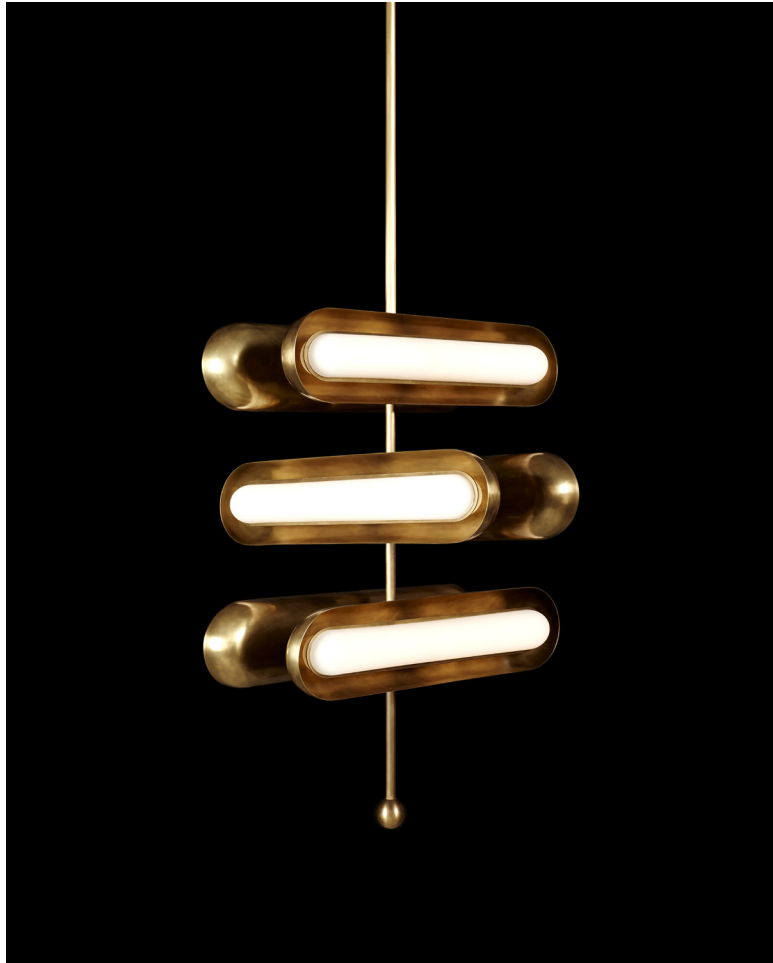

A P P A R A T U S

AGED BRASS

CIRCUIT : 6

REFERENCE	RHYTHM AND SYNCOPATION HALSTON AFTERGLOW
COMPOSITION	GLOWING GLASS CAPSULE BRASS SHADE AND ARMATURE

A P P A R A T U S

AGED BRASS

A P P A R A T U S

DIMENSIONS

CIRCUIT : 6

Ø 18 IN

Ø 46 CM

HEIGHT TO ORDER

WEIGHT

APPROX. 45 LBS / 21 KG

PRICE

FROM £12050

FROM £14200 FOR TWO-TONE SHADES

TWO-TONE IS AGED BRASS SHADE INTERIOR

WITH BLACKENED BRASS SHADE EXTERIOR

MINIMUM HEIGHT

32 IN

INCLUDES

60 IN

ADD HEIGHT