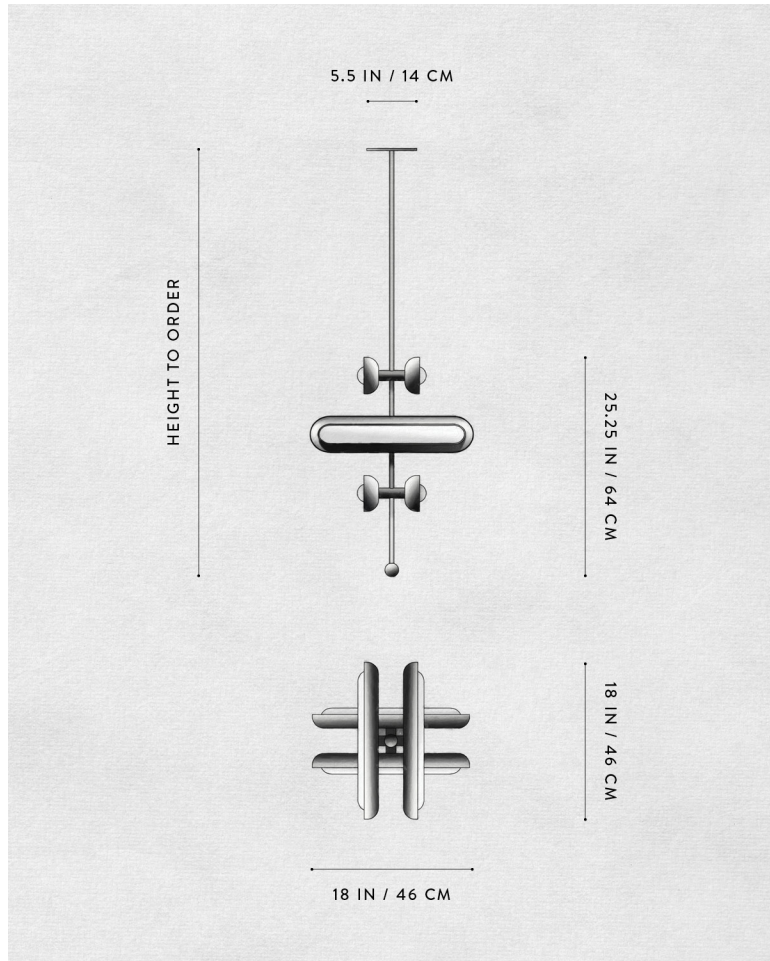

A P P A R A T U S

AGED BRASS

CIRCUIT : 6

REFERENCE	RHYTHM AND SYNCOPATION HALSTON AFTERGLOW
COMPOSITION	GLOWING GLASS CAPSULE BRASS SHADE AND ARMATURE

A P P A R A T U S

AGED BRASS

A P P A R A T U S

DIMENSIONS

CIRCUIT : 6

Ø 18 IN

Ø 46 CM

HEIGHT TO ORDER

WEIGHT

APPROX. 45 LBS / 21 KG

PRICE

FROM £12050

FROM £14200 FOR TWO-TONE SHADES

TWO-TONE IS AGED BRASS SHADE INTERIOR

WITH BLACKENED BRASS SHADE EXTERIOR

MINIMUM HEIGHT

32 IN

INCLUDES

60 IN

ADD HEIGHT