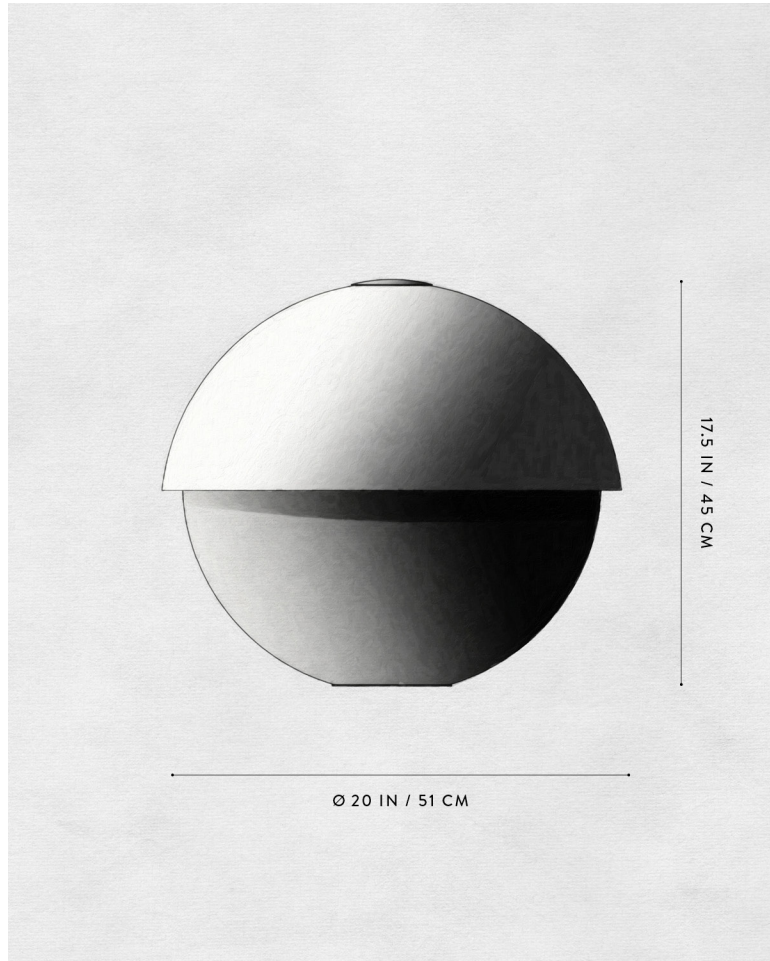

A P P A R A T U S

AGED BRASS

AXON : LARGE

REFERENCE NEURAL STRUCTURES
 VOLUME, CONNECTION AND GRAVITY
 LUNAR ECLIPSE

COMPOSITION BISECTED SPHERE OF BRASS
 ETCHED GLASS

A P P A R A T U S

AXON : SMALL, TARNISHED SILVER

AXON : LARGE, BLACKENED BRASS

A P P A R A T U S

DIMENSIONS

AXON : LARGE

17.5 H, Ø 20 IN

45 H, Ø 51 CM

WEIGHT

APPROX. 20 LBS / 9 KG