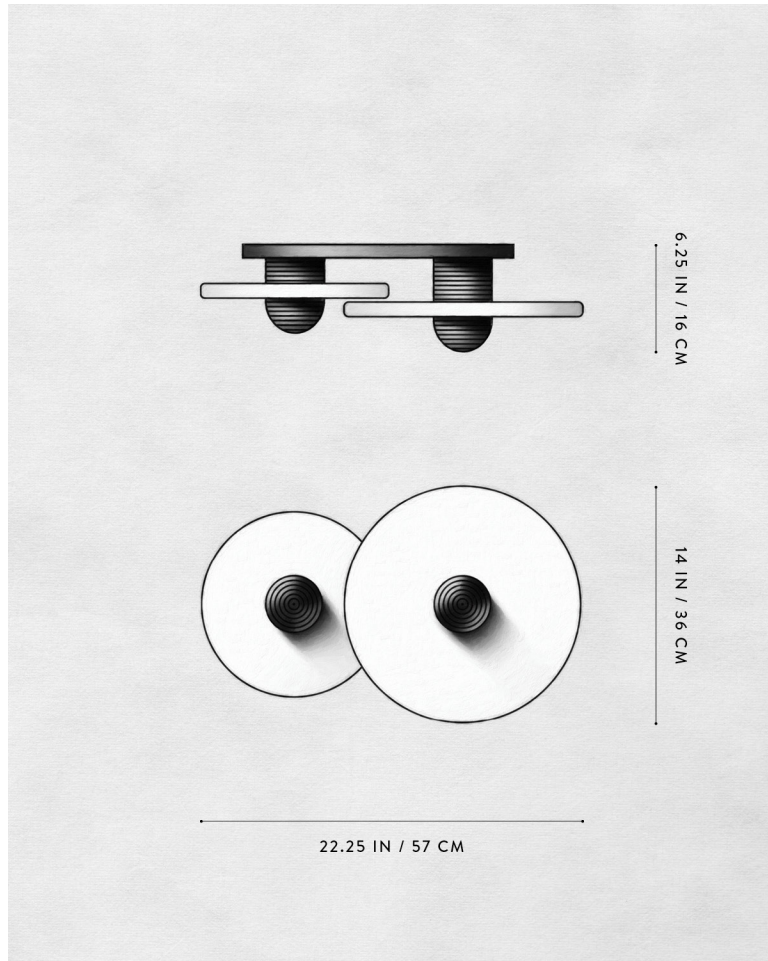

A P P A R A T U S

AGED BRASS

MEDIAN : 2 SURFACE

REFERENCE

MINARETS
SOLAR ECLIPSE

COMPOSITION

ALABASTER
FLUTED BRASS

A P P A R A T U S

AGED BRASS

A P P A R A T U S

	MEDIAN : 2 SURFACE
DIMENSIONS	6.25 H , 22.25 W, 14 L IN 16 H , 57 W, 36 L CM
WEIGHT	APPROX. 35 LBS / 16 KG
PRICE	FROM £7850
INSTALLATION	SUITABLE FOR CEILING OR WALL
VOLTAGE	120-240 UL / CE
LAMPING	2 X 8W DIMMABLE LED 800 LUMENS EACH 2500K
DRIVER LIFE	50,000 HOURS
DEPOSIT	50% UPON ORDER
BALANCE	DUE PRIOR TO SHIPPING
LEAD TIME	PLEASE REFER TO WEBSITE
	FINISHED AND ASSEMBLED BY HAND IN NY DOMESTIC AND IMPORTED COMPONENTS