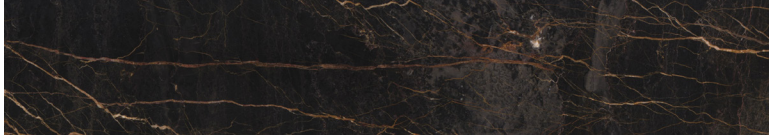

A P P A R A T U S

DIMENSIONS

PARS : CONSOLE TABLE
STUDIO EXCLUSIVE

31 H, 48 W, 16 D IN
79 H, 122 W, 41 D CM

PRICE

\$16800

DEPOSIT
BALANCE
LEAD TIME

50% UPON ORDER
DUE PRIOR TO SHIPPING
PLEASE REFER TO WEBSITE

FINISHED AND ASSEMBLED BY HAND IN NY
DOMESTIC AND IMPORTED COMPONENTS

A P P A R A T U S

COLORWAY 01 - PAGLIERINO TRAVERTINE / BISQUE LEATHER / AGED BRASS

COLORWAY 02 - NERO PORT LAURENT MARBLE / EBENE LEATHER / OIL-RUBBED BRONZE