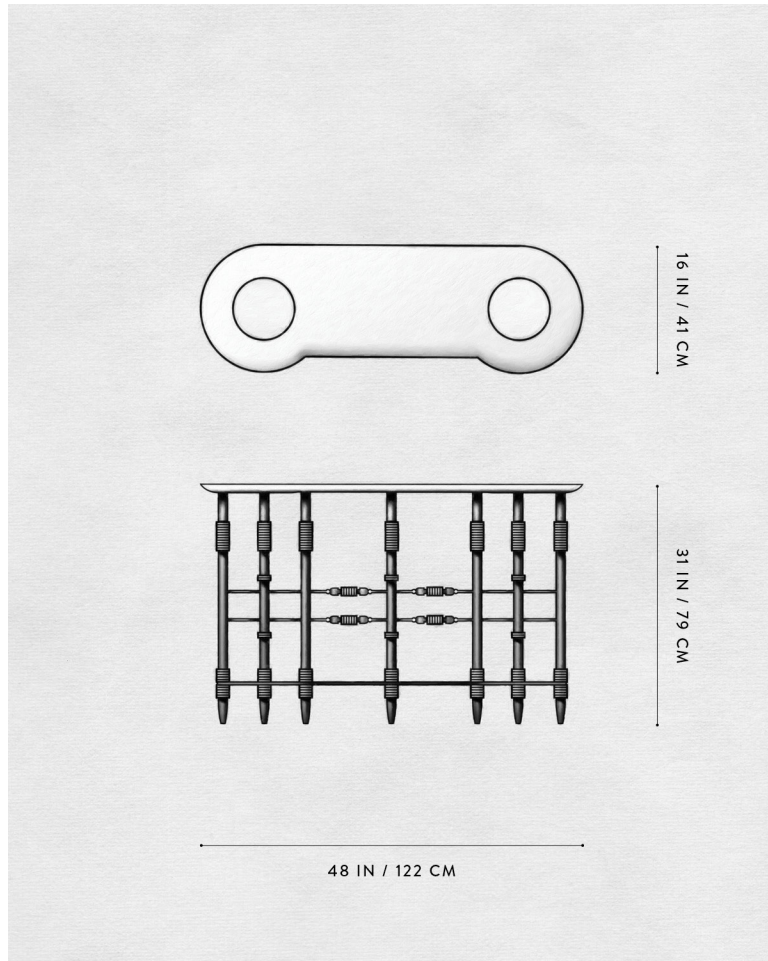

A P P A R A T U S

COLORWAY 01

PARS : CONSOLE TABLE

REFERENCE NOMADIC TRAY TABLES
CARLO BUGATTI

COMPOSITION BRASS ARMATURE
STONE
HAND-CUT LEATHER

A P P A R A T U S

COLORWAY 02

COLORWAY 02

A P P A R A T U S

DIMENSIONS

PARS : CONSOLE TABLE
STUDIO EXCLUSIVE

31 H, 48 W, 16 D IN
79 H, 122 W, 41 D CM

PRICE

\$16800

DEPOSIT
BALANCE
LEAD TIME

50% UPON ORDER
DUE PRIOR TO SHIPPING
PLEASE REFER TO WEBSITE