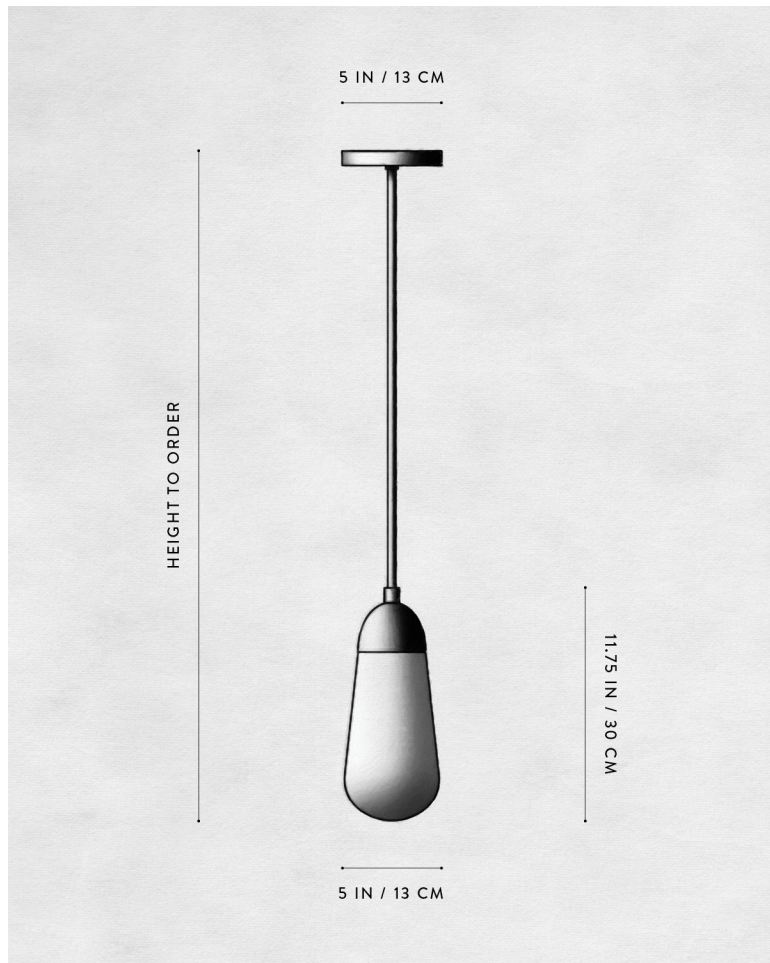

A P P A R A T U S

LARIAT : PENDANT SMALL

DIMENSIONS	Ø 5 IN Ø 15 CM HEIGHT TO ORDER APPROX. 5 LBS / 2 KG
WEIGHT	
PRICE	FROM $2400
MINIMUM HEIGHT	16 IN
INCLUDES	85 IN
ADD HEIGHT	$10 / IN
VOLTAGE	120-240 UL / CE
LAMPING	MAX 40W
BULB INCLUDED	3W DIMMABLE LED BULB 210 LUMENS 2200K 120V : E26 LURRA : TINTED 240V : E27 LURRA : TINTED
BULB LIFE	30,000 HOURS
DEPOSIT	50% UPON ORDER
BALANCE	DUE PRIOR TO SHIPPING
LEAD TIME	PLEASE REFER TO WEBSITE

FINISHED AND ASSEMBLED BY HAND IN NY
DOMESTIC AND IMPORTED COMPONENTS