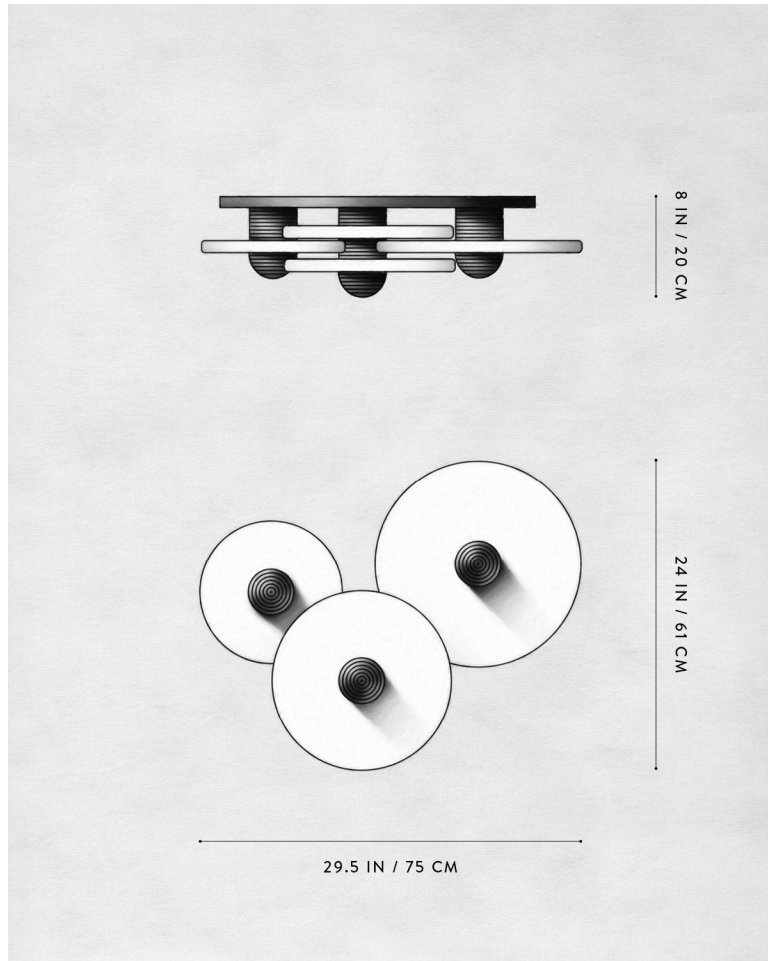

# A P P A R A T U S

AGED BRASS

MEDIAN : 3 SURFACE

REFERENCE

MINARETS  
SOLAR ECLIPSE

COMPOSITION

ALABASTER  
FLUTED BRASS

A P P A R A T U S

AGED BRASS

# A P P A R A T U S

	MEDIAN : 3 SURFACE
DIMENSIONS	8 H, 29.5 W, 24 L IN 20 H, 75 W, 61 L CM
WEIGHT	APPROX. 80 LBS / 37 KG
PRICE	FROM \$9600
INSTALLATION	SUITABLE FOR CEILING OR WALL
VOLTAGE	120-240 UL / CE
LAMPING	4 X 8W DIMMABLE LED 800 LUMENS EACH 2500K
DRIVER LIFE	50,000 HOURS
DEPOSIT	50% UPON ORDER
BALANCE	DUE PRIOR TO SHIPPING
LEAD TIME	PLEASE REFER TO WEBSITE