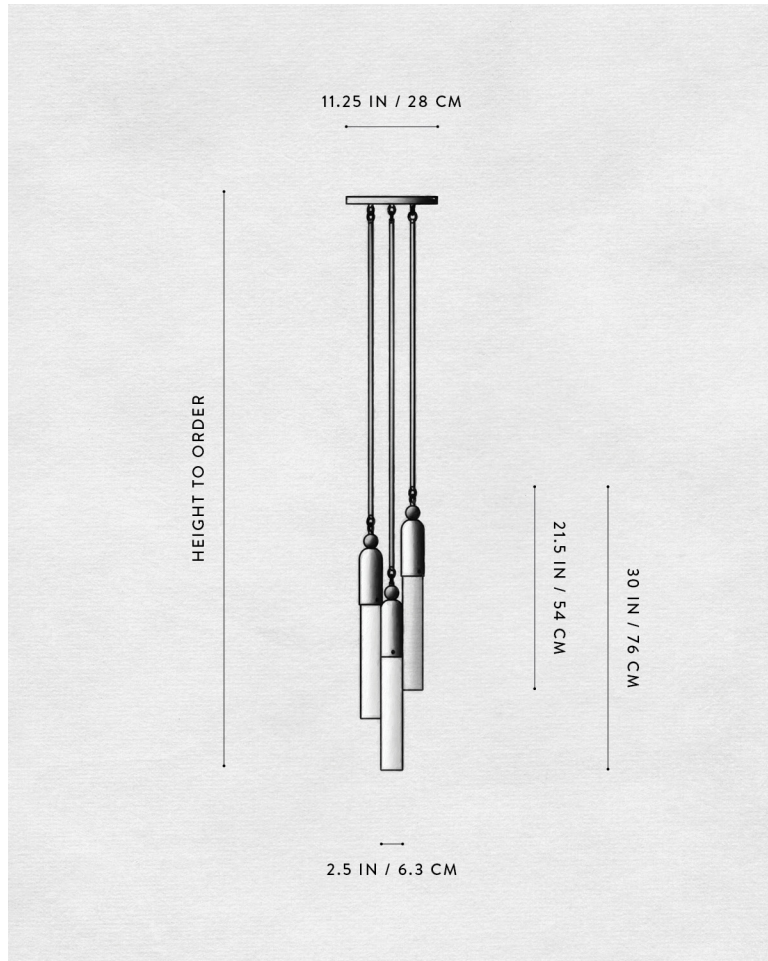

A P P A R A T U S

OIL-RUBBED BRONZE

TASSEL : 3 INSTALLATION

REFERENCE PASSEMENTERIE
HISTORICAL REINTERPRETATION
YVES SAINT LAURENT

COMPOSITION MOLD-BLOWN GLASS CYLINDERS
BRASS DOME AND ARMATURE

A P P A R A T U S

TASSEL : 3 INSTALLATION

DIMENSIONS	Ø 11.25 IN Ø 28 CM HEIGHT TO ORDER APPROX. 20 LBS / 9 KG
WEIGHT	
PRICE	FROM £8150
MINIMUM HEIGHT	37 IN
INCLUDES	60 IN
ADD HEIGHT	£30 / IN
VOLTAGE	120-240 UL / CE
LAMPING	3 X 8W DIMMABLE LED 800 LUMENS EACH 2700K
DRIVER LIFE	50,000 HOURS
DEPOSIT	50% UPON ORDER
BALANCE	DUE PRIOR TO SHIPPING
LEAD TIME	PLEASE REFER TO WEBSITE