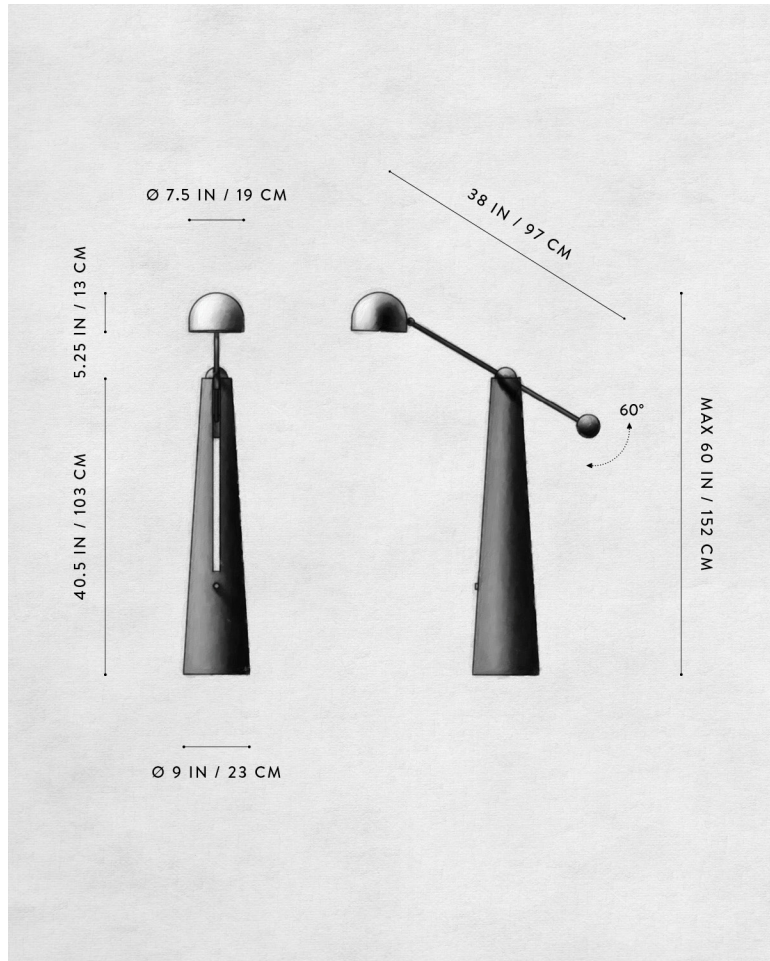

A P P A R A T U S

DIMENSIONS

PRICE

VOLTAGE

LAMPING

BULB INCLUDED

BULB LIFE

DEPOSIT

BALANCE

LEAD TIME

METRONOME : READING LAMP

44-60 H, ROTATING ARM 38 L IN
112-152 H, ROTATING ARM 97 L CM

FROM £9900

120-240

MAX 40W

3.8W DIMMABLE LED BULB

220 LUMENS

2000-2800K

120V : E26 SPHERE I : MATTE WHITE

240V : E27 SPHERE I : MATTE WHITE

15,000 HOURS

50% UPON ORDER

DUE PRIOR TO SHIPPING

PLEASE REFER TO WEBSITE

FINISHED AND ASSEMBLED BY HAND IN NY
DOMESTIC AND IMPORTED COMPONENTS