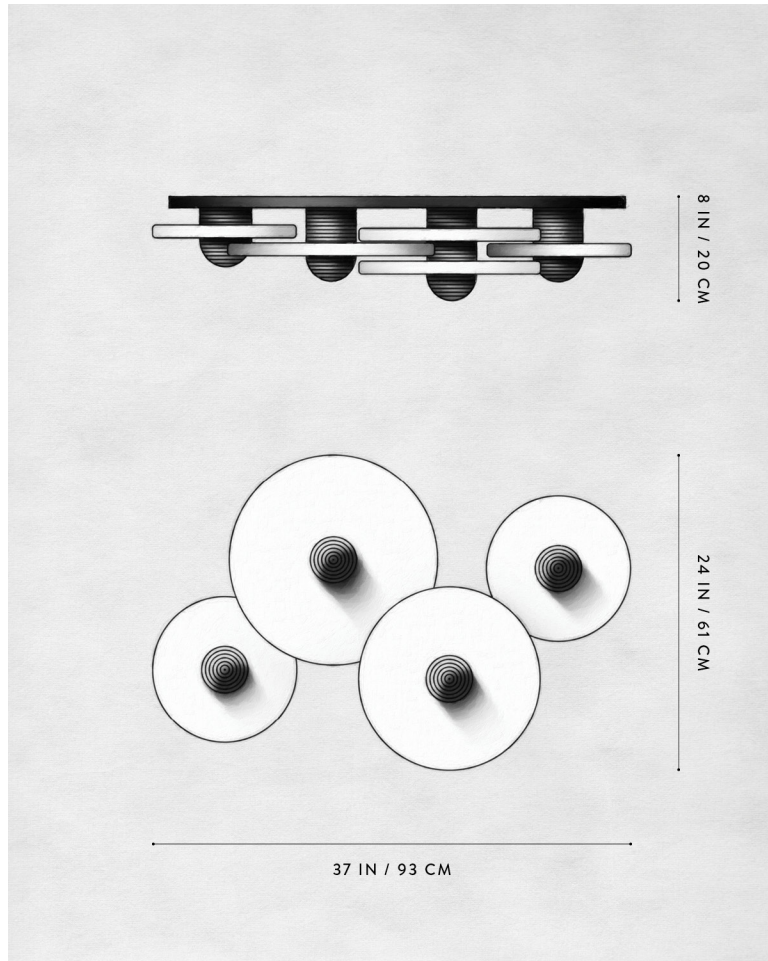

A P P A R A T U S

AGED BRASS

MEDIAN : 4 SURFACE

REFERENCE

MINARETS
SOLAR ECLIPSE

COMPOSITION

ALABASTER
FLUTED BRASS

A P P A R A T U S

AGED BRASS

A P P A R A T U S

	MEDIAN : 4 SURFACE
DIMENSIONS	8 H, 37 W, 24 L IN 20 H, 93 W, 61 L CM
WEIGHT	APPROX. 95 LBS / 43 KG
PRICE	FROM £13200
INSTALLATION	SUITABLE FOR CEILING OR WALL
VOLTAGE	120-240 UL / CE
LAMPING	5 X 8W DIMMABLE LED 800 LUMENS EACH 2500K
DRIVER LIFE	50,000 HOURS
DEPOSIT	50% UPON ORDER
BALANCE	DUE PRIOR TO SHIPPING
LEAD TIME	PLEASE REFER TO WEBSITE
	FINISHED AND ASSEMBLED BY HAND IN NY DOMESTIC AND IMPORTED COMPONENTS