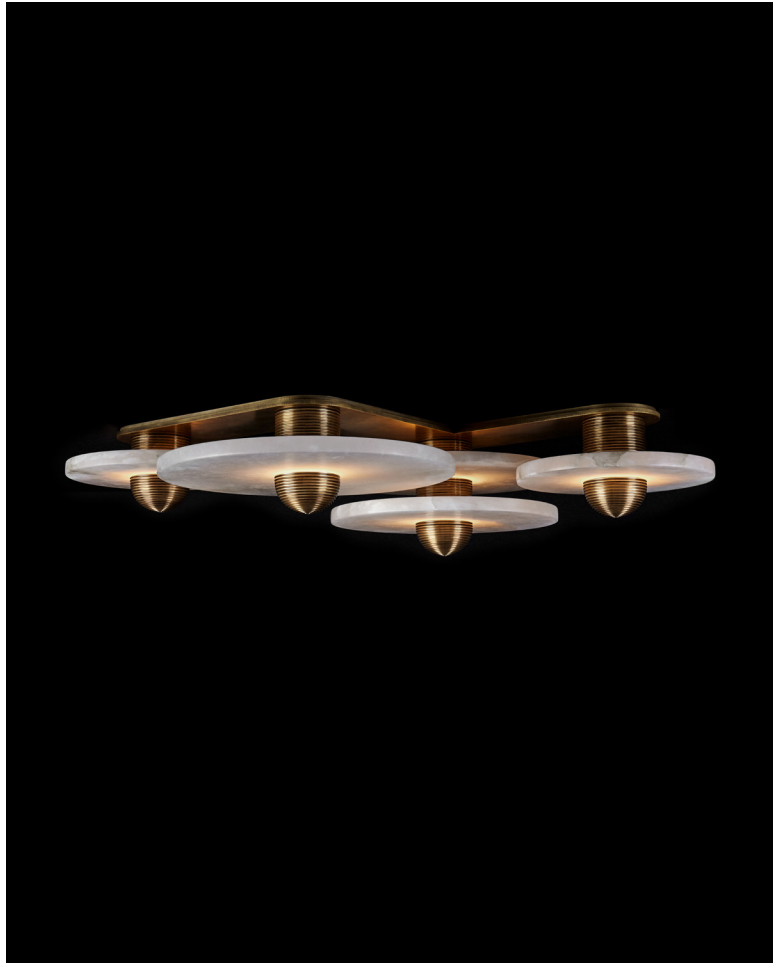

A P P A R A T U S

AGED BRASS

MEDIAN : 4 SURFACE

REFERENCE

MINARETS
SOLAR ECLIPSE

COMPOSITION

ALABASTER
FLUTED BRASS

A P P A R A T U S

AGED BRASS

A P P A R A T U S

	MEDIAN : 4 SURFACE
DIMENSIONS	8 H, 37 W, 24 L IN 20 H, 93 W, 61 L CM
WEIGHT	APPROX. 95 LBS / 43 KG
PRICE	FROM £13200
INSTALLATION	SUITABLE FOR CEILING OR WALL
VOLTAGE	120-240 UL / CE
LAMPING	5 X 8W DIMMABLE LED 800 LUMENS EACH 2500K
DRIVER LIFE	50,000 HOURS
DEPOSIT	50% UPON ORDER
BALANCE	DUE PRIOR TO SHIPPING
LEAD TIME	PLEASE REFER TO WEBSITE
	FINISHED AND ASSEMBLED BY HAND IN NY DOMESTIC AND IMPORTED COMPONENTS

A P P A R A T U S

AGED BRASS

OIL-RUBBED BRONZE

BLACKENED BRASS

TARNISHED SILVER

METAL

MEDIAN : 4 SURFACE

AGED BRASS [WAXED]