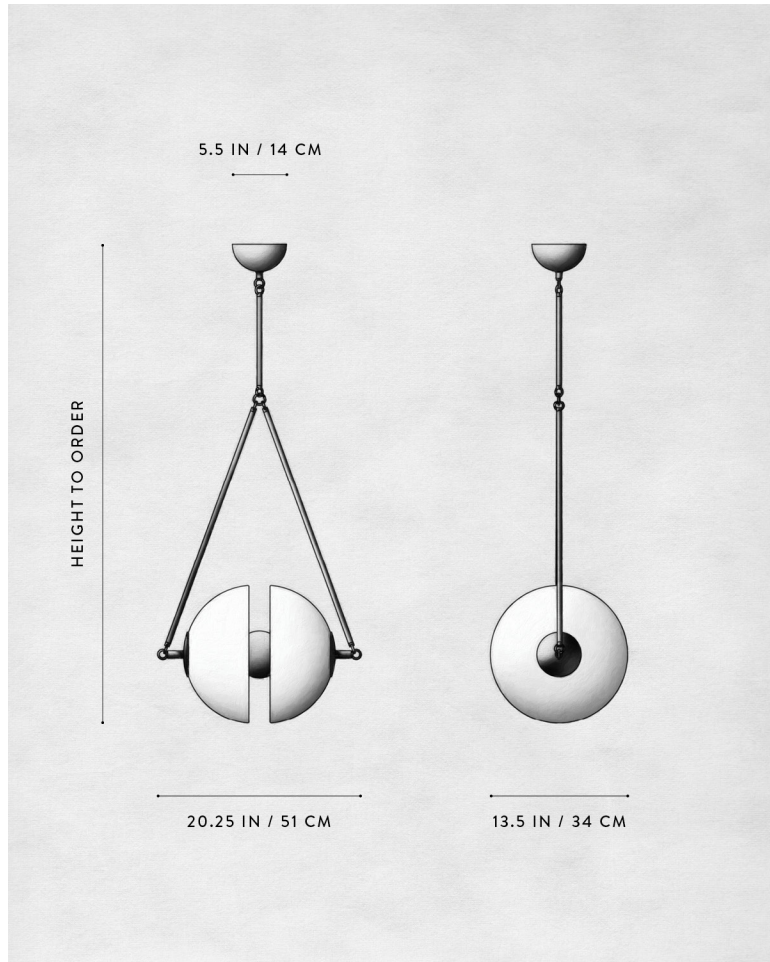

A P P A R A T U S

AGED BRASS

SYNAPSE

REFERENCE

NEURAL STRUCTURES
VOLUME, CONNECTION AND GRAVITY

COMPOSITION

BISECTED GLASS VOLUME
BRASS SPHERE IN TRANSIT BETWEEN
SAND-BLASTED HEMISPHERES

A P P A R A T U S

SYNAPSE : LARGE, TARNISHED SILVER

SYNAPSE : SMALL, AGED BRASS / BLACKENED BRASS

A P P A R A T U S

	SYNAPSE : LARGE
DIMENSIONS	26.75 W, 19.25 D IN 68 W, 50 D CM HEIGHT TO ORDER
WEIGHT	APPROX. 30 LBS / 14 KG
PRICE	FROM \$13000
MINIMUM HEIGHT	38 IN ONLY OVERALL FIXTURE HEIGHT 52 IN AND ABOVE WILL INCLUDE A TOP STEM
INCLUDES ADD HEIGHT	60 IN \$10 / IN
VOLTAGE	120-240 UL / CE
LAMPING BULB INCLUDED	MAX 40W 12 X 3.8W DIMMABLE LED BULB 220 LUMENS EACH 2500K 120V : E12 SPHERE I : MATTE WHITE 240V : E14 SPHERE I : MATTE WHITE
BULB LIFE	15,000 HOURS
DEPOSIT BALANCE LEAD TIME	50% UPON ORDER DUE PRIOR TO SHIPPING PLEASE REFER TO WEBSITE
	FINISHED AND ASSEMBLED BY HAND IN NY DOMESTIC AND IMPORTED COMPONENTS

A P P A R A T U S

	SYNAPSE : SMALL
DIMENSIONS	20.25 W, 13.5 D IN 51 W, 34 D CM HEIGHT TO ORDER
WEIGHT	APPROX. 15 LBS / 7 KG
PRICE	FROM \$10000
MINIMUM HEIGHT	33 IN ONLY OVERALL FIXTURE HEIGHT 40 IN AND ABOVE WILL INCLUDE A TOP STEM
INCLUDES ADD HEIGHT	60 IN \$10 / IN
VOLTAGE	120-240 UL / CE
LAMPING BULB INCLUDED	MAX 40W 8 X 3.8W DIMMABLE LED BULB 220 LUMENS EACH 2500K 120V : E12 SPHERE I : MATTE WHITE 240V : E14 SPHERE I : MATTE WHITE
BULB LIFE	15,000 HOURS
DEPOSIT	50% UPON ORDER
BALANCE	DUE PRIOR TO SHIPPING
LEAD TIME	PLEASE REFER TO WEBSITE
	FINISHED AND ASSEMBLED BY HAND IN NY DOMESTIC AND IMPORTED COMPONENTS