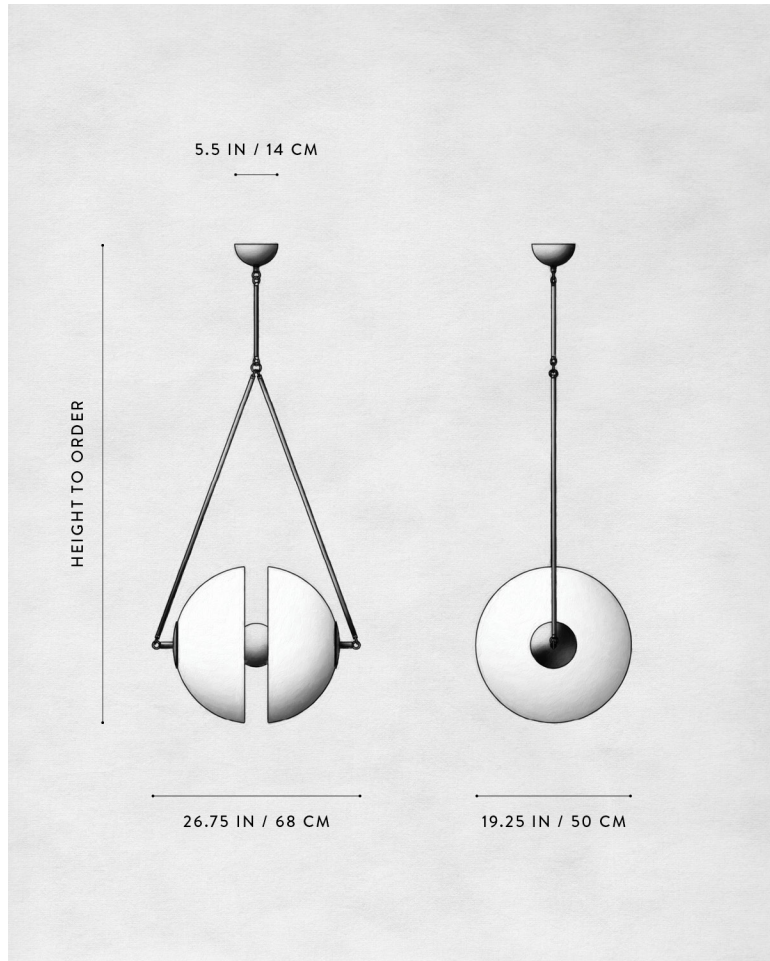

A P P A R A T U S

AGED BRASS

SYNAPSE

REFERENCE

NEURAL STRUCTURES
VOLUME, CONNECTION AND GRAVITY

COMPOSITION

BISECTED GLASS VOLUME
BRASS SPHERE IN TRANSIT BETWEEN
SAND-BLASTED HEMISPHERES

A P P A R A T U S

SYNAPSE : LARGE, TARNISHED SILVER

SYNAPSE : SMALL, AGED BRASS / BLACKENED BRASS

A P P A R A T U S

	SYNAPSE : LARGE
DIMENSIONS	26.75 W, 19.25 D IN 68 W, 50 D CM HEIGHT TO ORDER
WEIGHT	APPROX. 30 LBS / 14 KG
PRICE	FROM \$13000
MINIMUM HEIGHT	38 IN ONLY OVERALL FIXTURE HEIGHT 52 IN AND ABOVE WILL INCLUDE A TOP STEM
INCLUDES ADD HEIGHT	60 IN \$10 / IN
VOLTAGE	120-240 UL / CE
LAMPING BULB INCLUDED	MAX 40W 12 X 3.8W DIMMABLE LED BULB 220 LUMENS EACH 2500K 120V : E12 SPHERE I : MATTE WHITE 240V : E14 SPHERE I : MATTE WHITE
BULB LIFE	15,000 HOURS
DEPOSIT BALANCE LEAD TIME	50% UPON ORDER DUE PRIOR TO SHIPPING PLEASE REFER TO WEBSITE
	FINISHED AND ASSEMBLED BY HAND IN NY DOMESTIC AND IMPORTED COMPONENTS

A P P A R A T U S

	SYNAPSE : SMALL
DIMENSIONS	20.25 W, 13.5 D IN 51 W, 34 D CM HEIGHT TO ORDER
WEIGHT	APPROX. 15 LBS / 7 KG
PRICE	FROM \$10000
MINIMUM HEIGHT	33 IN ONLY OVERALL FIXTURE HEIGHT 40 IN AND ABOVE WILL INCLUDE A TOP STEM
INCLUDES ADD HEIGHT	60 IN \$10 / IN
VOLTAGE	120-240 UL / CE
LAMPING BULB INCLUDED	MAX 40W 8 X 3.8W DIMMABLE LED BULB 220 LUMENS EACH 2500K 120V : E12 SPHERE I : MATTE WHITE 240V : E14 SPHERE I : MATTE WHITE
BULB LIFE	15,000 HOURS
DEPOSIT	50% UPON ORDER
BALANCE	DUE PRIOR TO SHIPPING
LEAD TIME	PLEASE REFER TO WEBSITE
	FINISHED AND ASSEMBLED BY HAND IN NY DOMESTIC AND IMPORTED COMPONENTS