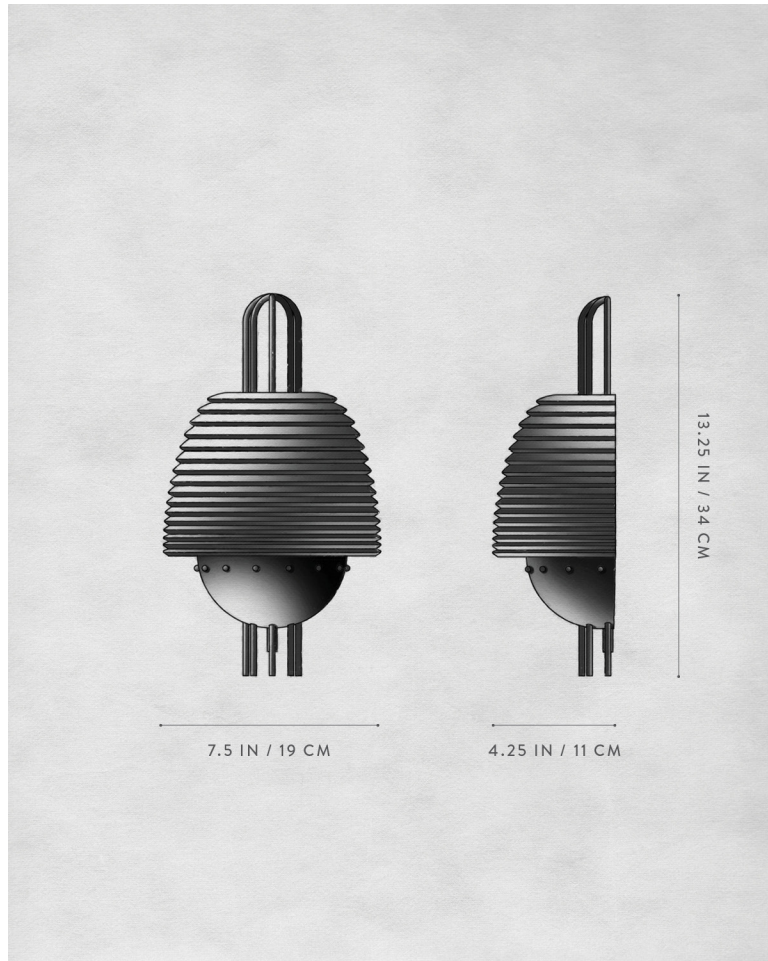

SIGNAL X : SCONCE

DIMENSIONS

13.25 H, 7.5 W, 4.25 D IN
34 H, 19 W, 11 D CM

WEIGHT

APPROX. 7 LBS / 3 KG

PRICE

FROM £4200

VOLTAGE