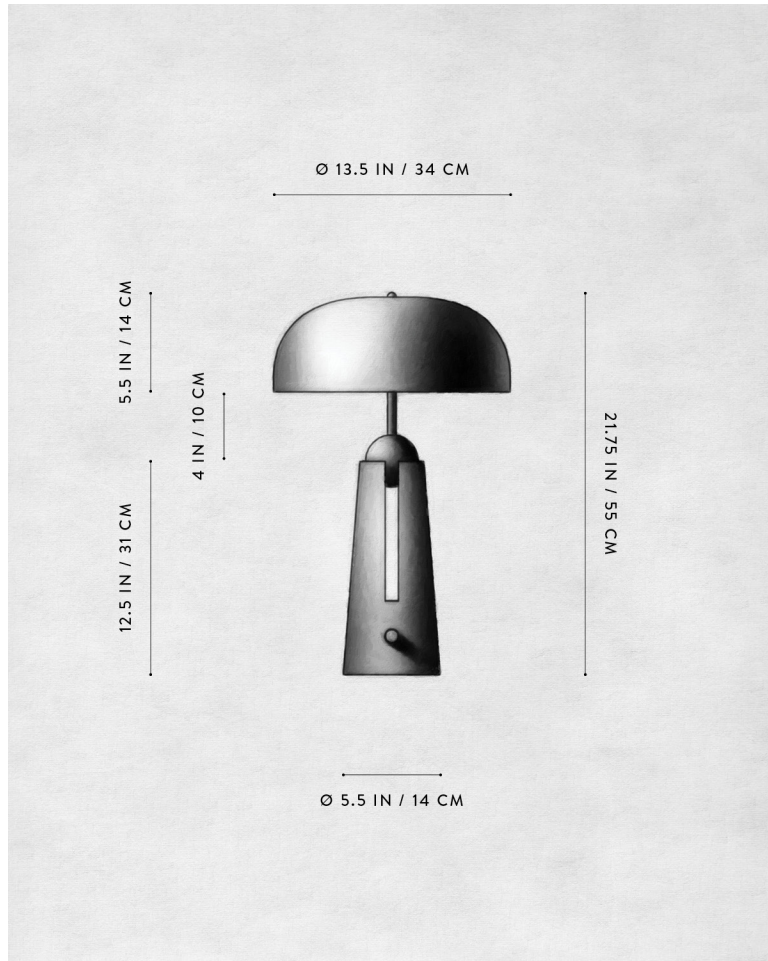

A P P A R A T U S

AGED BRASS / PEWTER SUEDE

METRONOME : TABLE LAMP

REFERENCE

STRAVINSKY
COUNTERPOINT
VILLA MULLER

COMPOSITION

HAND-WRAPPED LEATHER OR SUEDE BASE
BRASS ARMATURE AND SHADE

A P P A R A T U S

AGED BRASS / BRONZE SUEDE

AGED BRASS / PEWTER SUEDE

A P P A R A T U S

METRONOME : TABLE LAMP

DIMENSIONS

21.75 H, Ø 13.5 IN
55 H, Ø 34 CM

PRICE

FROM \$6400

VOLTAGE

120-240
UL

LAMPING BULB INCLUDED

MAX 40W
2 X 3.8W DIMMABLE LED BULB
220 LUMENS
2000-2800K
120V : E12 SPHERE I : MATTE WHITE
240V : E14 SPHERE I : MATTE WHITE
15,000 HOURS

BULB LIFE

DEPOSIT BALANCE LEAD TIME