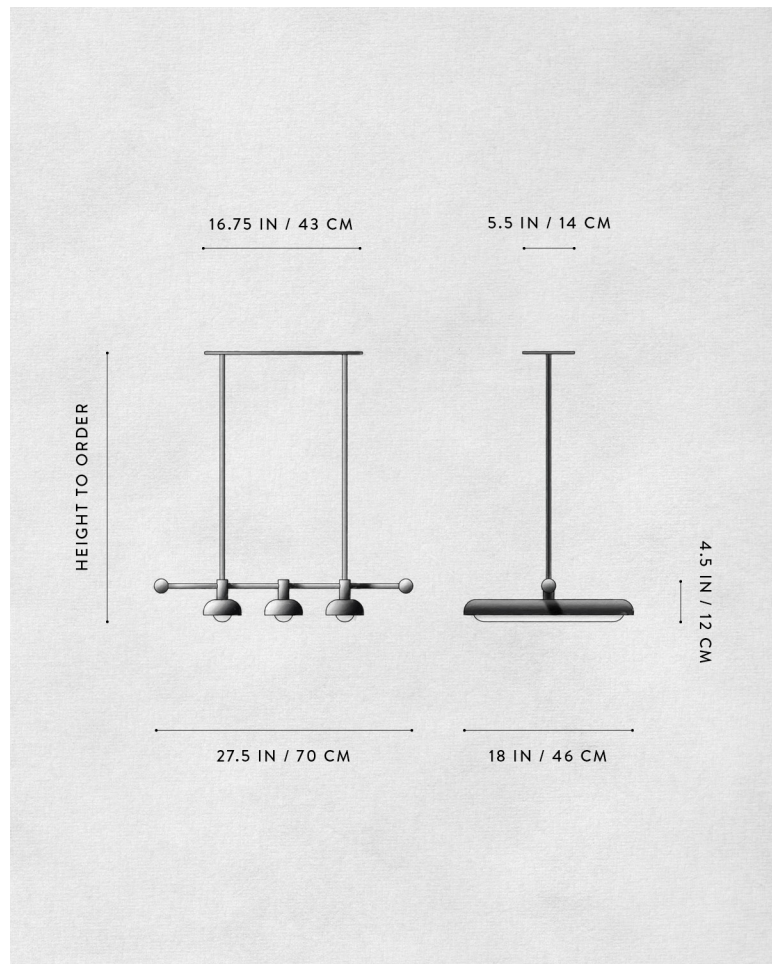

A P P A R A T U S

BLACKENED BRASS / AGED BRASS / TWO-TONE

CIRCUIT : 3 PENDANT

REFERENCE

RHYTHM AND SYNCOPATION
HALSTON
AFTERGLOW

COMPOSITION

GLOWING GLASS CAPSULE
BRASS SHADE AND ARMATURE

A P P A R A T U S

AGED BRASS

TARNISHED SILVER

A P P A R A T U S

DIMENSIONS

CIRCUIT: 3 PENDANT

27.5 W, 18 D IN

70 W, 46 D CM

HEIGHT TO ORDER

APPROX. 15 LBS / 7 KG

WEIGHT

PRICE

FROM \$7800

FROM \$9000 FOR TWO-TONE SHADES

TWO-TONE IS AGED BRASS SHADE INTERIOR

WITH BLACKENED BRASS SHADE EXTERIOR

MINIMUM HEIGHT

7 IN

INCLUDES

60 IN

ADD HEIGHT

\$20 / IN

VOLTAGE

120-240

UL / CE