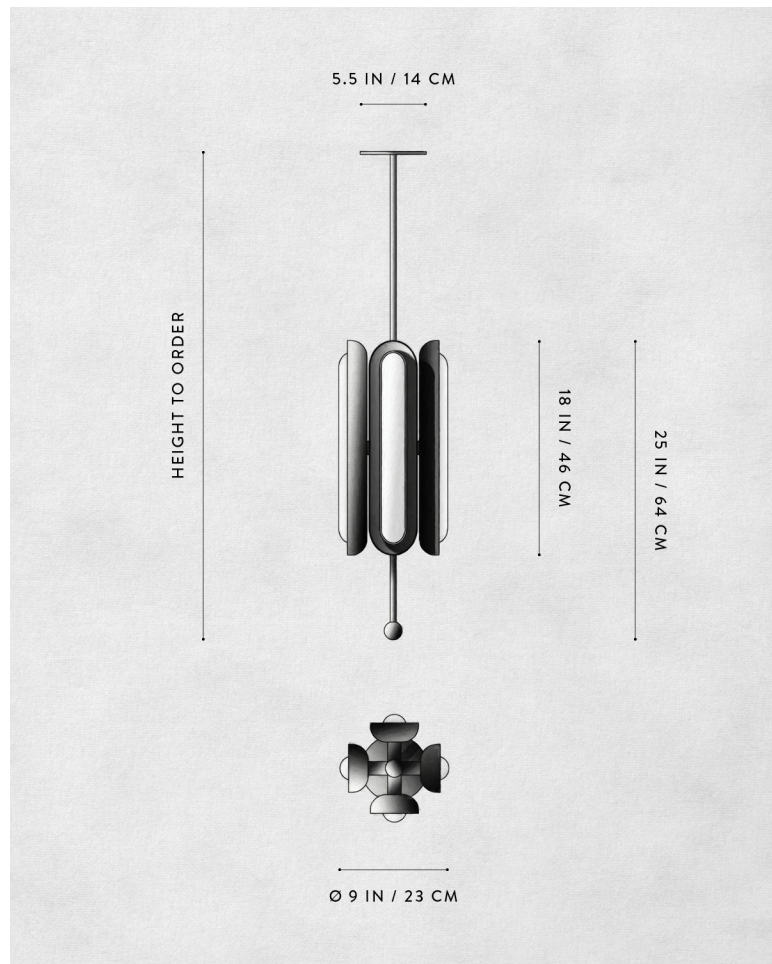

A P P A R A T U S

TWO-TONE

CIRCUIT : 4 VERTICAL

REFERENCE

RHYTHM AND SYNCOPATION
HALSTON
AFTERGLOW

COMPOSITION

GLOWING GLASS CAPSULE
BRASS SHADE AND ARMATURE

A P P A R A T U S

TWO-TONE

A P P A R A T U S

DIMENSIONS

CIRCUIT: 4 VERTICAL

Ø 9 IN
Ø 23 CM

WEIGHT

HEIGHT TO ORDER
APPROX. 30 LBS / 14 KG

PRICE

FROM £9150
FROM £10850 FOR TWO-TONE SHADES
TWO-TONE IS AGED BRASS SHADE INTERIOR
WITH BLACKENED BRASS SHADE EXTERIOR

MINIMUM HEIGHT

30 IN

INCLUDES

60 IN

ADD HEIGHT

£10 / IN

VOLTAGE