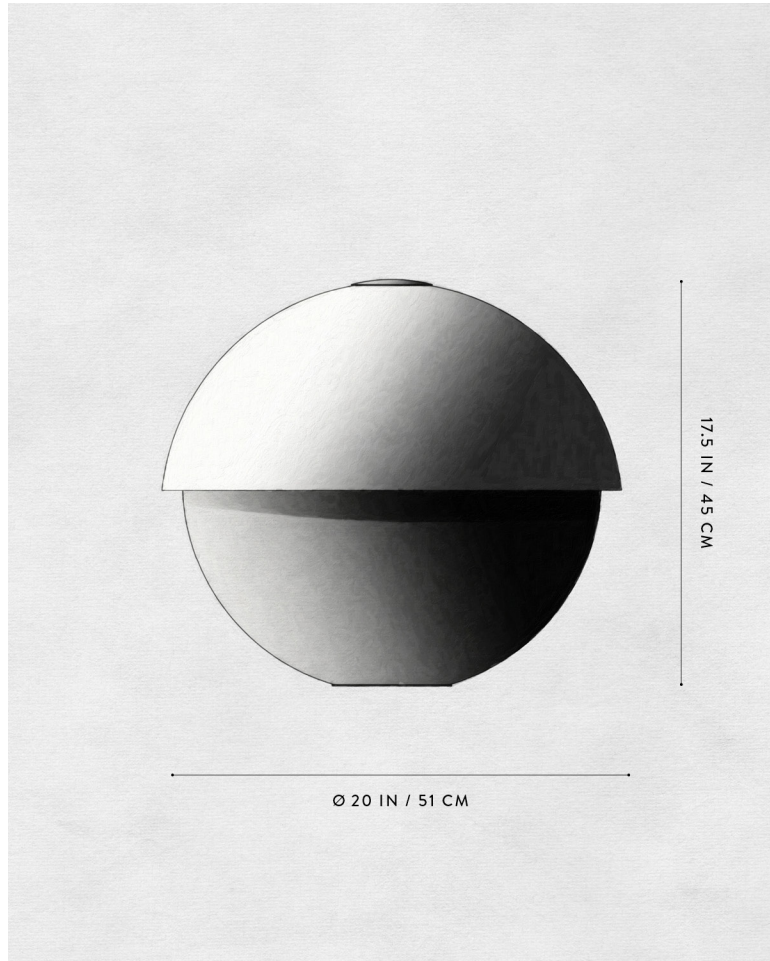

A P P A R A T U S

AGED BRASS

AXON : LARGE

REFERENCE	NEURAL STRUCTURES VOLUME, CONNECTION AND GRAVITY LUNAR ECLIPSE
COMPOSITION	BISECTED SPHERE OF BRASS ETCHED GLASS

A P P A R A T U S

AXON : SMALL, TARNISHED SILVER

AXON : LARGE, BLACKENED BRASS

A P P A R A T U S

DIMENSIONS

AXON : LARGE

17.5 H, Ø 20 IN

45 H, Ø 51 CM

WEIGHT

APPROX. 20 LBS / 9 KG