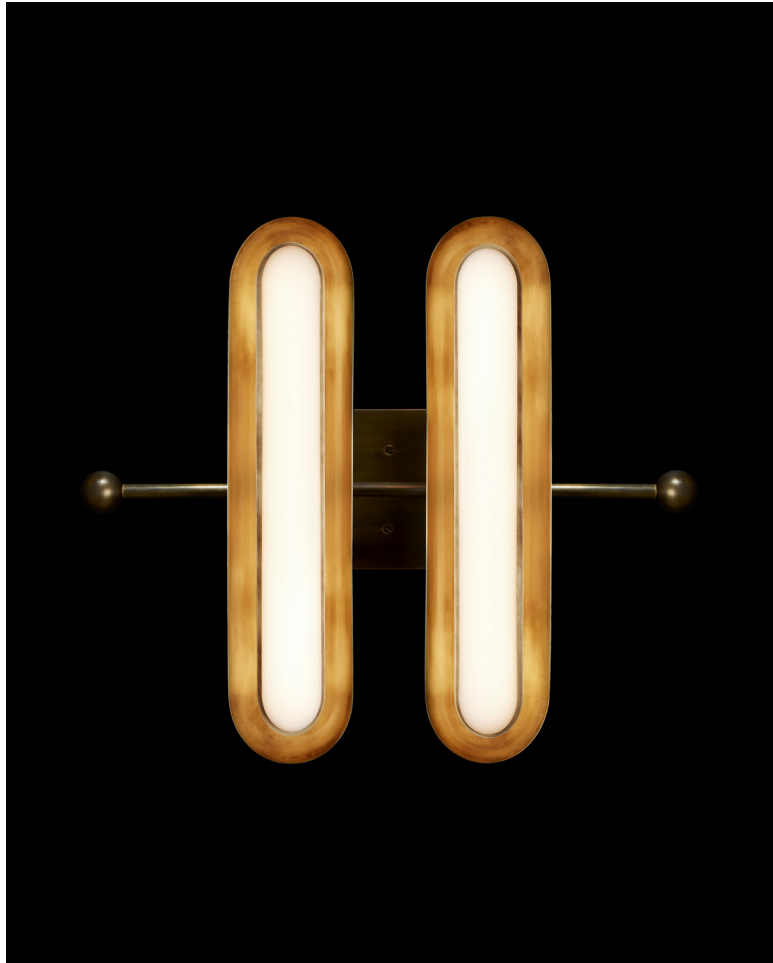

A P P A R A T U S

AGED BRASS

CIRCUIT : 2 SURFACE

REFERENCE	RHYTHM AND SYNCOPATION HALSTON AFTERGLOW
COMPOSITION	GLOWING GLASS CAPSULE BRASS SHADE AND ARMATURE

A P P A R A T U S

OIL-RUBBED BRONZE

A P P A R A T U S

DIMENSIONS

CIRCUIT : 2 SURFACE

18 H, 21 W, 5.75 D IN

46 H, 53 W, 15 D CM

WEIGHT

APPROX. 10 LBS / 5 KG

PRICE

FROM \$5000

FROM \$5800 FOR TWO-TONE SHADES

TWO-TONE IS AGED BRASS SHADE INTERIOR
WITH BLACKENED BRASS SHADE EXTERIOR

VOLTAGE

120-240

UL / CE

LAMPING

2 X 16W DIMMABLE LED

1700 LUMENS EACH