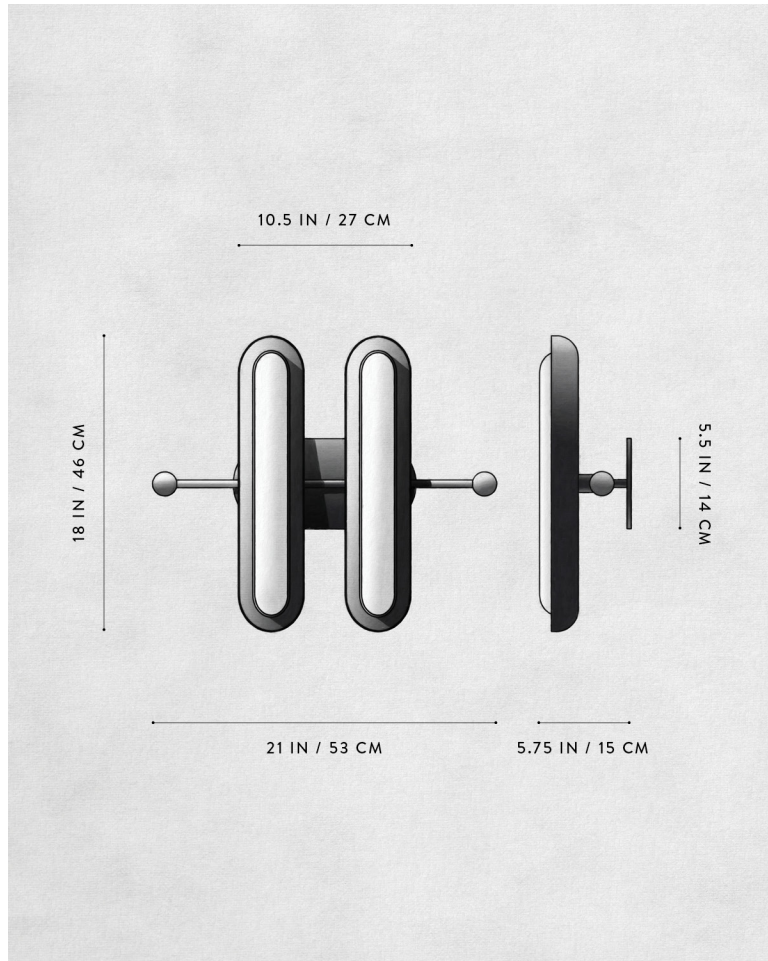

A P P A R A T U S

AGED BRASS

CIRCUIT : 2 SURFACE

REFERENCE	RHYTHM AND SYNCOPATION HALSTON AFTERGLOW
COMPOSITION	GLOWING GLASS CAPSULE BRASS SHADE AND ARMATURE

A P P A R A T U S

OIL-RUBBED BRONZE

A P P A R A T U S

DIMENSIONS

CIRCUIT : 2 SURFACE

18 H, 21 W, 5.75 D IN

46 H, 53 W, 15 D CM

WEIGHT

APPROX. 10 LBS / 5 KG

PRICE

FROM \$5000

FROM \$5800 FOR TWO-TONE SHADES

TWO-TONE IS AGED BRASS SHADE INTERIOR
WITH BLACKENED BRASS SHADE EXTERIOR

VOLTAGE

120-240

UL / CE

LAMPING

2 X 16W DIMMABLE LED

1700 LUMENS EACH

CIRCUIT : 2 SURFACE

AGED BRASS [WAXED]

OIL-RUBBED BRONZE [WAXED]

BLACKENED BRASS [WAXED]

TARNISHED SILVER [LACQUERED] ADD 35%