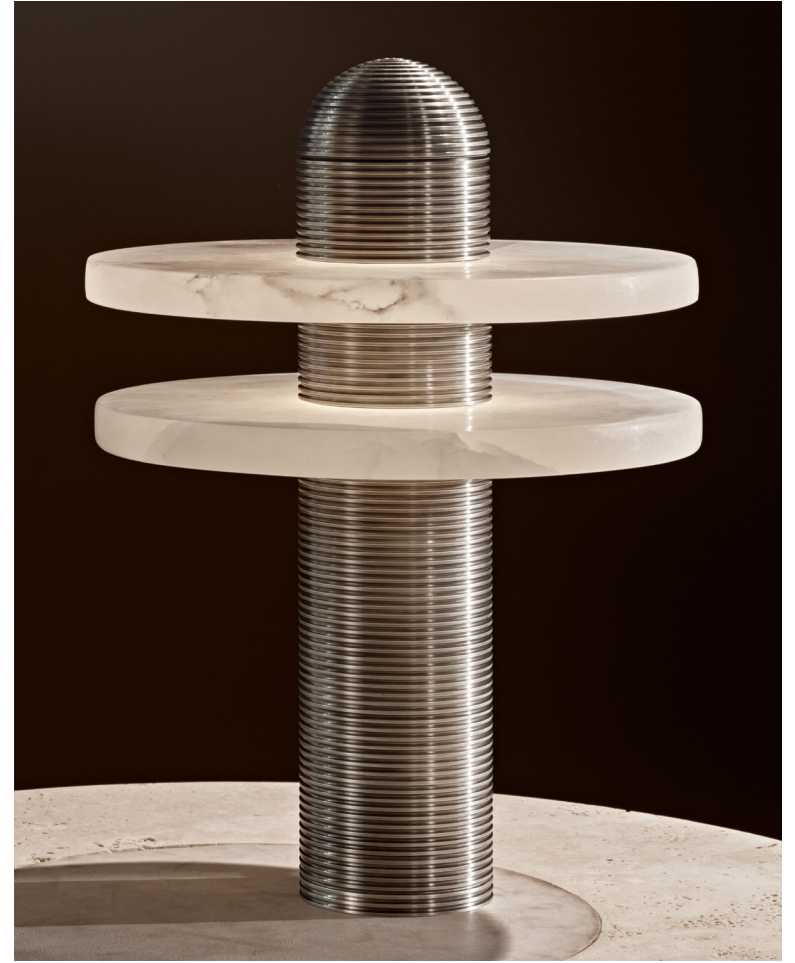

A P P A R A T U S

OIL-RUBBED BRONZE

MEDIAN : TABLE LAMP

REFERENCE

MINARETS
SOLAR ECLIPSE

COMPOSITION

ALABASTER
FLUTED BRASS

A P P A R A T U S

TARNISHED SILVER

A P P A R A T U S

MEDIAN : TABLE LAMP

DIMENSIONS	15 H, Ø 11 IN 38 H, Ø 28 CM
PRICE	FROM £5500
VOLTAGE	120-240 UL / CE
LAMPING	2 X 8W DIMMABLE LED 800 LUMENS EACH 2500K
DRIVER LIFE	50,000 HOURS
DEPOSIT	50% UPON ORDER
BALANCE	DUE PRIOR TO SHIPPING
LEAD TIME	PLEASE REFER TO WEBSITE

FINISHED AND ASSEMBLED BY HAND IN NY
DOMESTIC AND IMPORTED COMPONENTS

A P P A R A T U S

AGED BRASS

OIL-RUBBED BRONZE

BLACKENED BRASS

TARNISHED SILVER

METAL

MEDIAN : TABLE LAMP