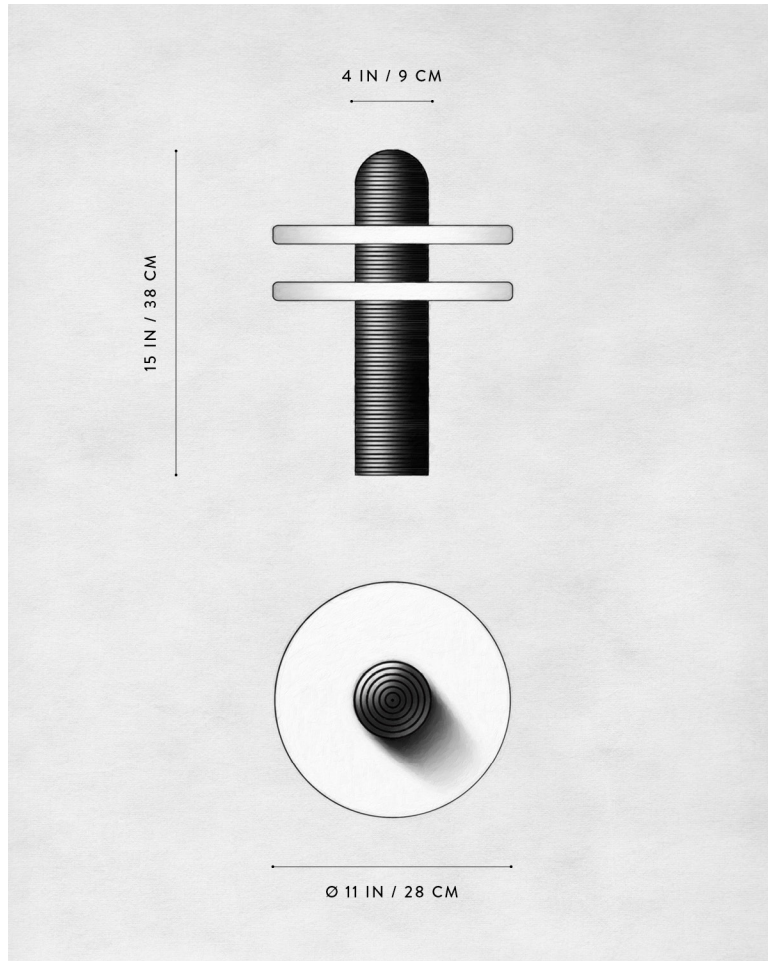

A P P A R A T U S

OIL-RUBBED BRONZE

MEDIAN : TABLE LAMP

REFERENCE

MINARETS
SOLAR ECLIPSE

COMPOSITION

ALABASTER
FLUTED BRASS

A P P A R A T U S

TARNISHED SILVER

A P P A R A T U S

MEDIAN : TABLE LAMP

DIMENSIONS	15 H, Ø 11 IN 38 H, Ø 28 CM
PRICE	FROM £5500
VOLTAGE	120-240 UL / CE
LAMPING	2 X 8W DIMMABLE LED 800 LUMENS EACH 2500K
DRIVER LIFE	50,000 HOURS
DEPOSIT	50% UPON ORDER
BALANCE	DUE PRIOR TO SHIPPING
LEAD TIME	PLEASE REFER TO WEBSITE