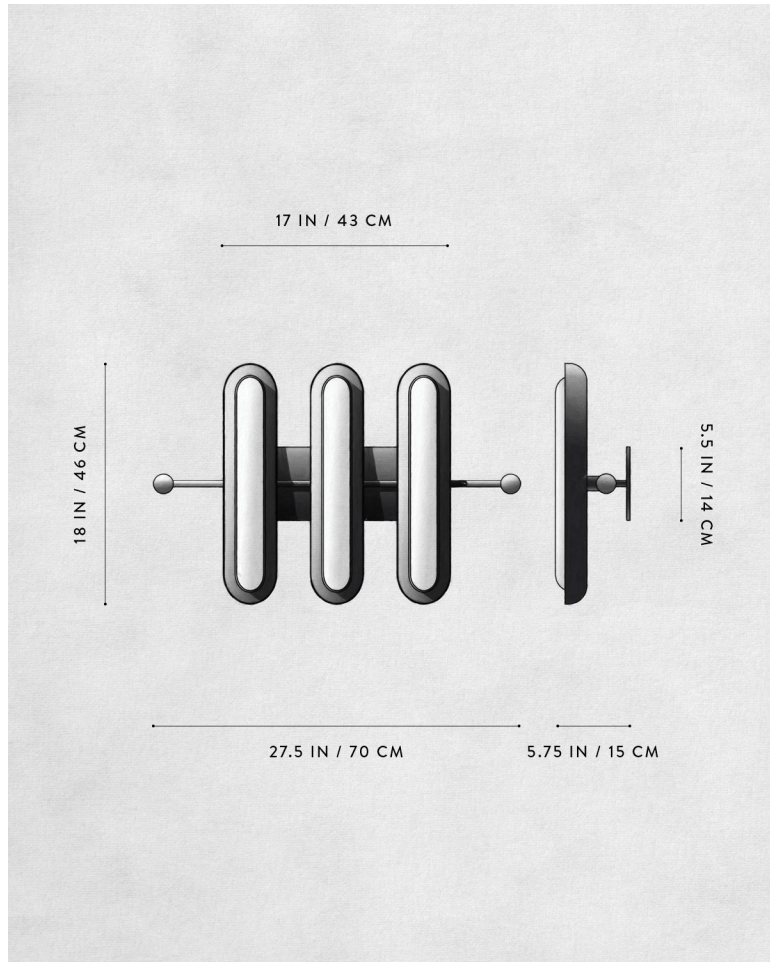

A P P A R A T U S

AGED BRASS

CIRCUIT : 3 SURFACE

REFERENCE

RHYTHM AND SYNCOPATION
HALSTON
AFTERGLOW

COMPOSITION

GLOWING GLASS CAPSULE
BRASS SHADE AND ARMATURE

A P P A R A T U S

OIL-RUBBED BRONZE

A P P A R A T U S

	CIRCUIT : 3 SURFACE
DIMENSIONS	18 H, 27.5 W, 5.75 D IN 46 H, 70 W, 15 D CM
WEIGHT	APPROX. 15 LBS / 7 KG
PRICE	FROM \$7200 FROM \$8400 FOR TWO-TONE SHADES TWO-TONE IS AGED BRASS SHADE INTERIOR WITH BLACKENED BRASS SHADE EXTERIOR
VOLTAGE	120-240 UL / CE
LAMPING	3 X 16W DIMMABLE LED 1700 LUMENS EACH 2700K
DRIVER LIFE	50,000 HOURS
DEPOSIT	50% UPON ORDER
BALANCE	PRIOR TO SHIPPING
LEAD TIME	PLEASE REFER TO WEBSITE
	FINISHED AND ASSEMBLED BY HAND IN NY DOMESTIC AND IMPORTED COMPONENTS