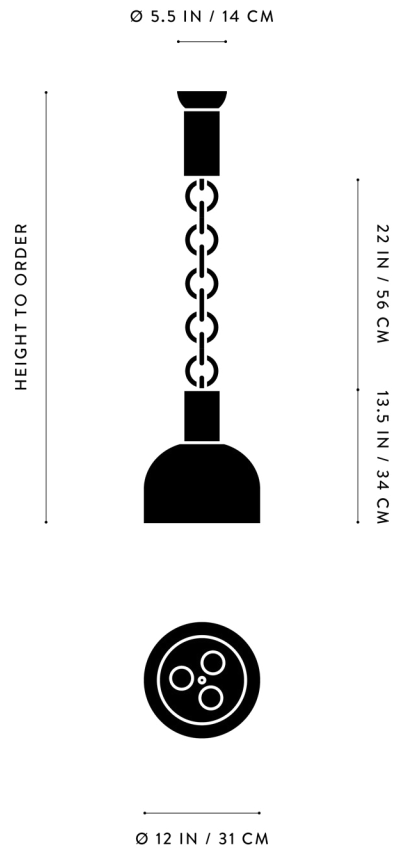

WEIGHT

HEIGHT TO ORDER
LARGE A : 7 - 17 LBS / 3 - 8 KG
LARGE B : 18 - 29 LBS / 8 - 13 KG
LARGE C : 31 - 42 LBS / 14 - 19 KG

PRICE

FROM \$12000 / 34 - 99 IN OVERALL HEIGHT
\$16000 / 100 - 181 IN OVERALL HEIGHT
\$20000 / 182 - 263 IN OVERALL HEIGHT

LARGE A
34 - 99 IN / 86 - 251 CM

LARGE B
100 - 181 IN / 254 - 460 CM

LARGE C
182 - 263 IN / 462 - 668 CM

A P P A R A T U S

LINK : PENDANT MEDIUM

DIMENSIONS

$\varnothing 12$ IN
 $\varnothing 31$ CM

WEIGHT

HEIGHT TO ORDER
 MEDIUM A : 7 - 16 LBS / 3 - 7 KG
 MEDIUM B : 17 - 28 LBS / 8 - 13 KG
 MEDIUM C : 30 - 41 LBS / 14 - 19 KG

PRICE

FROM \$11000 / 32 - 97 IN OVERALL HEIGHT
 \$15000 / 98 - 179 IN OVERALL HEIGHT
 \$19000 / 180 - 261 IN OVERALL HEIGHT

A P P A R A T U S

MEDIUM A
32 - 97 IN / 81 - 246 CM

MEDIUM B
98 - 179 IN / 249 - 455 CM

MEDIUM C
180 - 261 IN / 457 - 663 CM

A P P A R A T U S

LINK : PENDANT SMALL

DIMENSIONS	Ø 8 IN Ø 20 CM
WEIGHT	HEIGHT TO ORDER SMALL A : 6 - 15 LBS / 3 - 7 KG SMALL B : 17 - 28 LBS / 8 - 13 KG SMALL C : 30 - 41 LBS / 14 - 19 KG
PRICE	FROM \$10000 / 35 - 101 IN OVERALL HEIGHT \$14000 / 102 - 183 IN OVERALL HEIGHT \$18000 / 184 - 265 IN OVERALL HEIGHT
MINIMUM HEIGHT	35 IN
VOLTAGE	120-240 UL / CE
LAMPING BULB INCLUDED	MAX 60W 3.8W DIMMABLE LED BULB 220 LUMENS 2000 - 2800K 120V : E26 SPHERE I : MATTE WHITE 240V : E27 SPHERE I : MATTE WHITE
BULB LIFE	15,000 HOURS
DEPOSIT BALANCE LEAD TIME	50% UPON ORDER DUE PRIOR TO SHIPPING PLEASE REFER TO WEBSITE