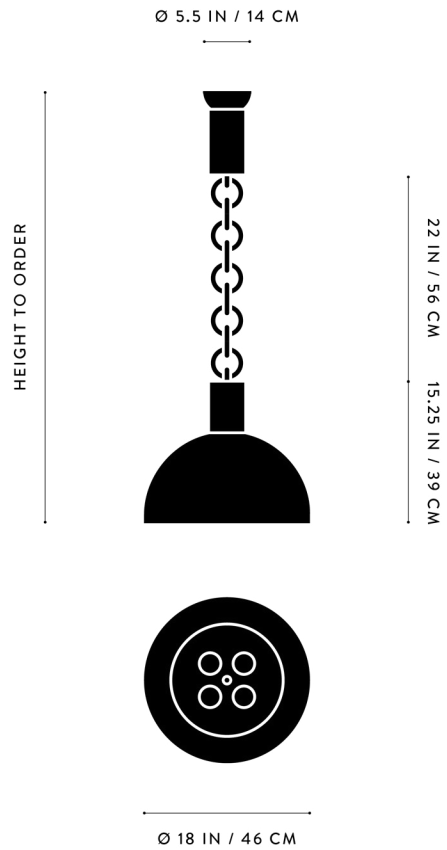

AGED BRASS

AGED BRASS

A P P A R A T U S

TARNISHED SILVER | BLACKENED BRASS | AGED BRASS

A P P A R A T U S

LINK : PENDANT LARGE

DIMENSIONS

Ø 18 IN
Ø 46 CM

WEIGHT

HEIGHT TO ORDER
LARGE A : 7 - 17 LBS / 3 - 8 KG
LARGE B : 18 - 29 LBS / 8 - 13 KG
LARGE C : 31 - 42 LBS / 14 - 19 KG

PRICE

FROM \$12000 / 34 - 99 IN OVERALL HEIGHT
\$16000 / 100 - 181 IN OVERALL HEIGHT
\$20000 / 182 - 263 IN OVERALL HEIGHT

LARGE A
34 - 99 IN / 86 - 251 CM

LARGE B
100 - 181 IN / 254 - 460 CM

LARGE C
182 - 263 IN / 462 - 668 CM

A P P A R A T U S

LINK : PENDANT MEDIUM

DIMENSIONS

$\varnothing 12$ IN
 $\varnothing 31$ CM

WEIGHT

A P P A R A T U S

MEDIUM A
32 - 97 IN / 81 - 246 CM

MEDIUM B
98 - 179 IN / 249 - 455 CM

MEDIUM C
180 - 261 IN / 457 - 663 CM

A P P A R A T U S

LINK : PENDANT SMALL

DIMENSIONS	Ø 8 IN Ø 20 CM
WEIGHT	HEIGHT TO ORDER SMALL A : 6 - 15 LBS / 3 - 7 KG SMALL B : 17 - 28 LBS / 8 - 13 KG SMALL C : 30 - 41 LBS / 14 - 19 KG
PRICE	FROM \$10000 / 35 - 101 IN OVERALL HEIGHT \$14000 / 102 - 183 IN OVERALL HEIGHT \$18000 / 184 - 265 IN OVERALL HEIGHT
MINIMUM HEIGHT	35 IN
VOLTAGE	120-240 UL / CE
LAMPING BULB INCLUDED	MAX 60W 3.8W DIMMABLE LED BULB 220 LUMENS 2000 - 2800K 120V : E26 SPHERE I : MATTE WHITE 240V : E27 SPHERE I : MATTE WHITE
BULB LIFE	15,000 HOURS
DEPOSIT BALANCE LEAD TIME	50% UPON ORDER DUE PRIOR TO SHIPPING PLEASE REFER TO WEBSITE