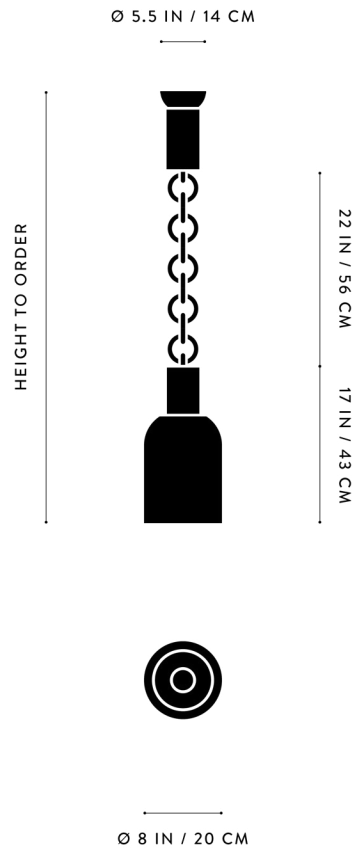

WEIGHT

HEIGHT TO ORDER
LARGE A : 7 - 17 LBS / 3 - 8 KG
LARGE B : 18 - 29 LBS / 8 - 13 KG
LARGE C : 31 - 42 LBS / 14 - 19 KG

PRICE

FROM \$12000 / 34 - 99 IN OVERALL HEIGHT
\$16000 / 100 - 181 IN OVERALL HEIGHT
\$20000 / 182 - 263 IN OVERALL HEIGHT

LARGE A
34 - 99 IN / 86 - 251 CM

LARGE B
100 - 181 IN / 254 - 460 CM

LARGE C
182 - 263 IN / 462 - 668 CM

A P P A R A T U S

LINK : PENDANT MEDIUM

DIMENSIONS

$\varnothing 12$ IN
 $\varnothing 31$ CM

WEIGHT

HEIGHT TO ORDER
 MEDIUM A : 7 - 16 LBS / 3 - 7 KG
 MEDIUM B : 17 - 28 LBS / 8 - 13 KG
 MEDIUM C : 30 - 41 LBS / 14 - 19 KG

PRICE

FROM \$11000 / 32 - 97 IN OVERALL HEIGHT
 \$15000 / 98 - 179 IN OVERALL HEIGHT
 \$19000 / 180 - 261 IN OVERALL HEIGHT

A P P A R A T U S

MEDIUM A
32 - 97 IN / 81 - 246 CM

MEDIUM B
98 - 179 IN / 249 - 455 CM

MEDIUM C
180 - 261 IN / 457 - 663 CM

A P P A R A T U S

LINK : PENDANT SMALL

DIMENSIONS	Ø 8 IN Ø 20 CM
WEIGHT	HEIGHT TO ORDER SMALL A : 6 - 15 LBS / 3 - 7 KG SMALL B : 17 - 28 LBS / 8 - 13 KG SMALL C : 30 - 41 LBS / 14 - 19 KG
PRICE	FROM \$10000 / 35 - 101 IN OVERALL HEIGHT \$14000 / 102 - 183 IN OVERALL HEIGHT \$18000 / 184 - 265 IN OVERALL HEIGHT
MINIMUM HEIGHT	35 IN
VOLTAGE	120-240 UL / CE
LAMPING BULB INCLUDED	MAX 60W 3.8W DIMMABLE LED BULB 220 LUMENS 2000 - 2800K 120V : E26 SPHERE I : MATTE WHITE 240V : E27 SPHERE I : MATTE WHITE
BULB LIFE	15,000 HOURS
DEPOSIT BALANCE LEAD TIME	50% UPON ORDER DUE PRIOR TO SHIPPING PLEASE REFER TO WEBSITE