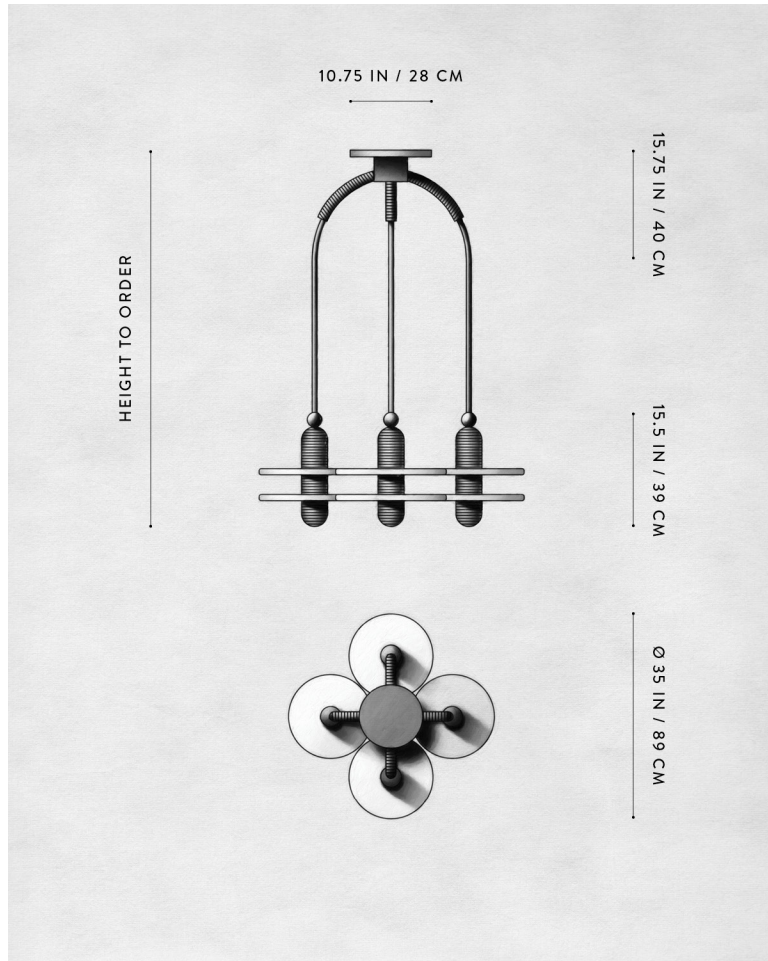

A P P A R A T U S

AGED BRASS

MEDIAN : 4 PENDANT

REFERENCE

MINARETS
SOLAR ECLIPSE

COMPOSITION

ALABASTER
FLUTED BRASS

A P P A R A T U S

AGED BRASS

A P P A R A T U S

	MEDIAN : 4 PENDANT
DIMENSIONS	Ø 35 IN Ø 89 CM HEIGHT TO ORDER APPROX. 140 LBS / 64 KG
WEIGHT	
PRICE	FROM £32700
MINIMUM HEIGHT	36 IN
INCLUDES	85 IN
ADD HEIGHT	£40 / IN
VOLTAGE	120-240 UL / CE
LAMPING	8 X 8W DIMMABLE LED 800 LUMENS EACH 2500K
DRIVER LIFE	50,000 HOURS
DEPOSIT	50% UPON ORDER
BALANCE	DUE PRIOR TO SHIPPING
LEAD TIME	PLEASE REFER TO WEBSITE