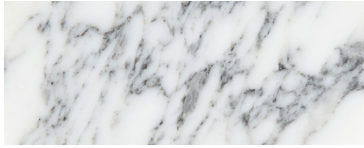

A P P A R A T U S

MARBLE - BIANCO ARABESCATO