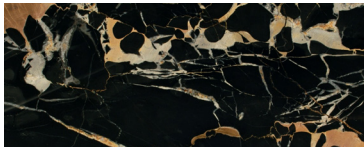

# A P P A R A T U S

MARBLE - BIANCO ARABESCATO

TRAVERTINE - NAVONA

MARBLE - NERO KINITRA

TRAVERTINE - SILVER

MARBLE - SILK GEORGETTE

ASH WOOD - BLEACHED

MARBLE - LUMACHELLA

ASH WOOD - BLACKENED

MARBLE - NERO PORTORO

PORTAL : DINING TABLE

MARBLE

BIANCO ARABESCATO  
NERO KINITRA  
SILK GEORGETTE  
LUMACHELLA  
NERO PORTORO

TRAVERTINE

NAVONA  
SILVER

ASH WOOD