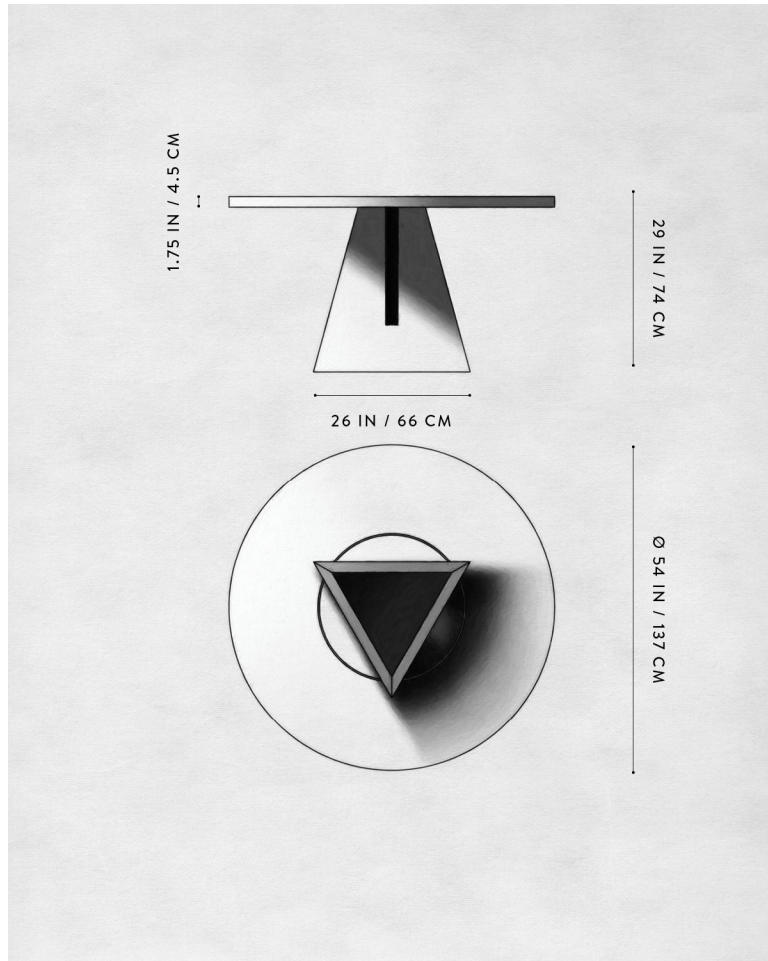

A P P A R A T U S

PORTAL : DINING TABLE
STUDIO EXCLUSIVE

DIMENSIONS

29 H, Ø 54 IN
74 H, Ø 137 CM

PRICE

£21700 ASH WOOD
£30300 STONE
£68950 NERO PORTORO

DEPOSIT BALANCE LEAD TIME

50% UPON ORDER
DUE PRIOR TO SHIPPING
PLEASE REFER TO WEBSITE

ASH WOOD FINISHED AND
ASSEMBLED BY HAND IN THE USA
STONE FINISHED AND
ASSEMBLED BY HAND IN ITALY
IMPORTED COMPONENTS