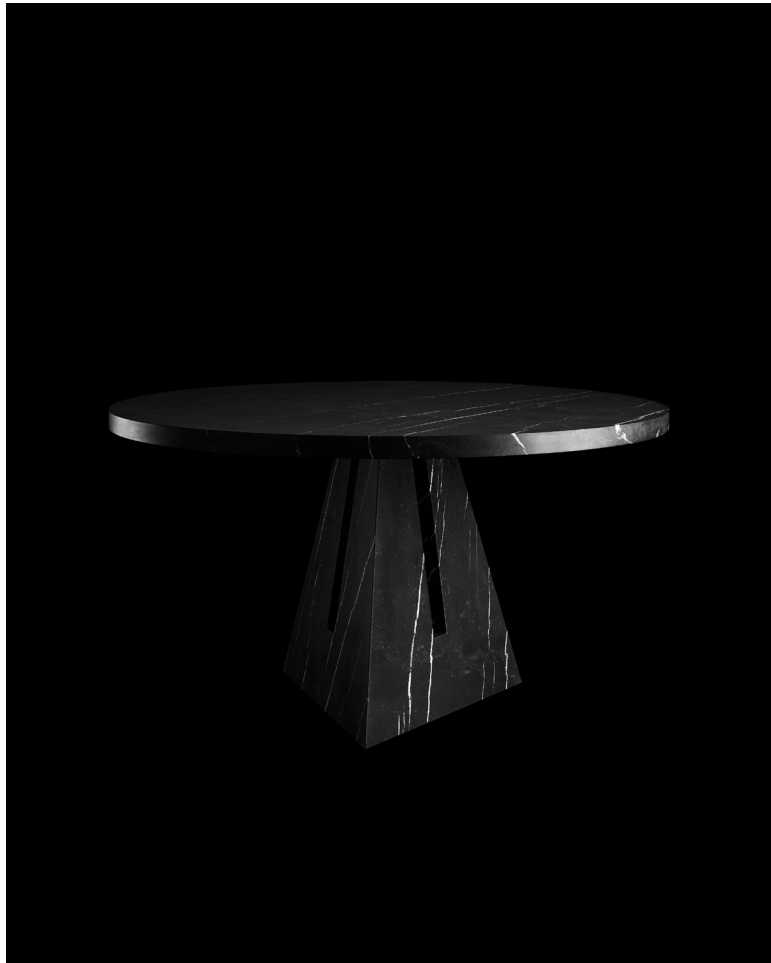

A P P A R A T U S

NERO KINTRA

PORTAL : DINING TABLE

REFERENCE

THE HUMAN VERSUS THE MONUMENTAL
THE DIALOG OF CEREMONIAL AND DOMESTIC RITUAL
RATIONALIST ARCHITECTURE

COMPOSITION

COMMANDING FORMS EXPRESSED IN ITALIAN MARBLE
OR SANDBLASTED ASH LINEAR REVEALS ESTABLISH
POINTS OF ENTRY, EMPHASIZING THE TENSION
BETWEEN MASS AND NEGATIVE SPACE