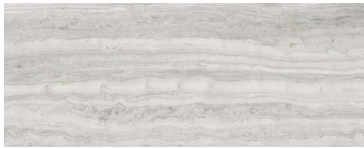

# A P P A R A T U S

MARBLE - BIANCO ARABESCATO

TRAVERTINE - NAVONA

MARBLE - NERO KINITRA

TRAVERTINE - SILVER

MARBLE - SILK GEORGETTE

ASH WOOD - BLEACHED

MARBLE - LUMACHELLA

ASH WOOD - BLACKENED

MARBLE - NERO PORTORO

PORTAL : DINING TABLE

MARBLE

BIANCO ARABESCATO  
NERO KINITRA  
SILK GEORGETTE  
LUMACHELLA  
NERO PORTORO

TRAVERTINE

NAVONA  
SILVER

ASH WOOD