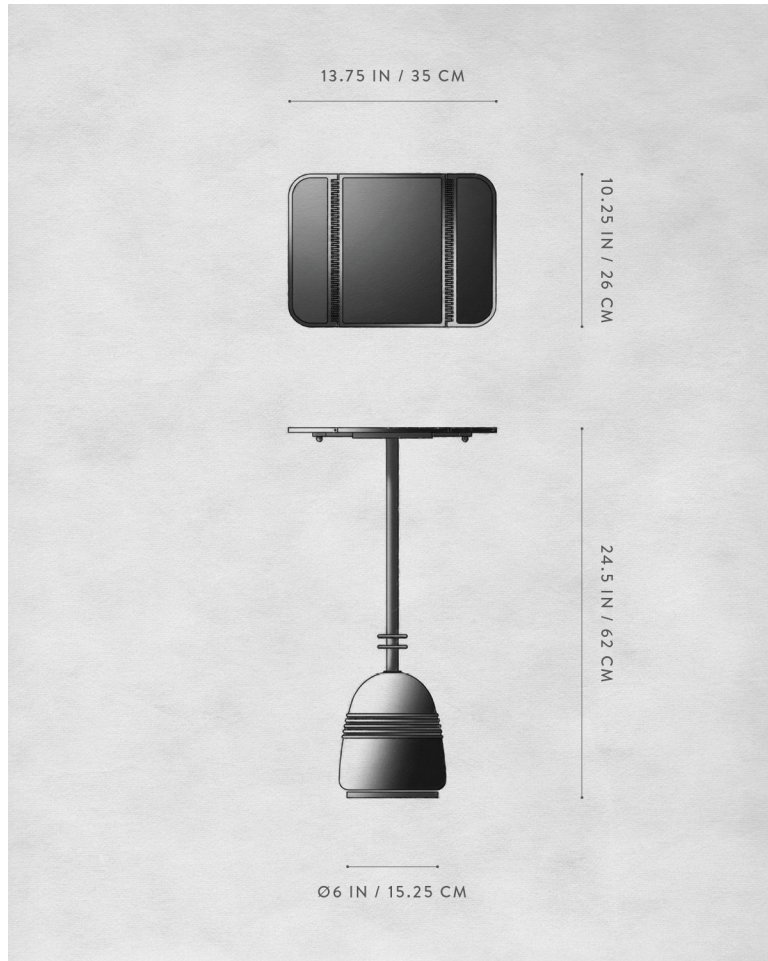

## STANDBY : COCKTAIL TABLE

REFERENCE TELEVISION TRAY  
CADILLAC LANDAU TOP

COMPOSITION ALUMINIUM ARMATURE  
MARBLE  
PATENT LEATHER

A P P A R A T U S

AGED BRASS / COLORWAY 03

A P P A R A T U S

TARNISHED SILVER / COLORWAY 02

# A P P A R A T U S

STANDBY : COCKTAIL TABLE

## DIMENSIONS

24.5 H, 13.75 W, 10.25 D IN  
62 H, 35 W, 26 D CM