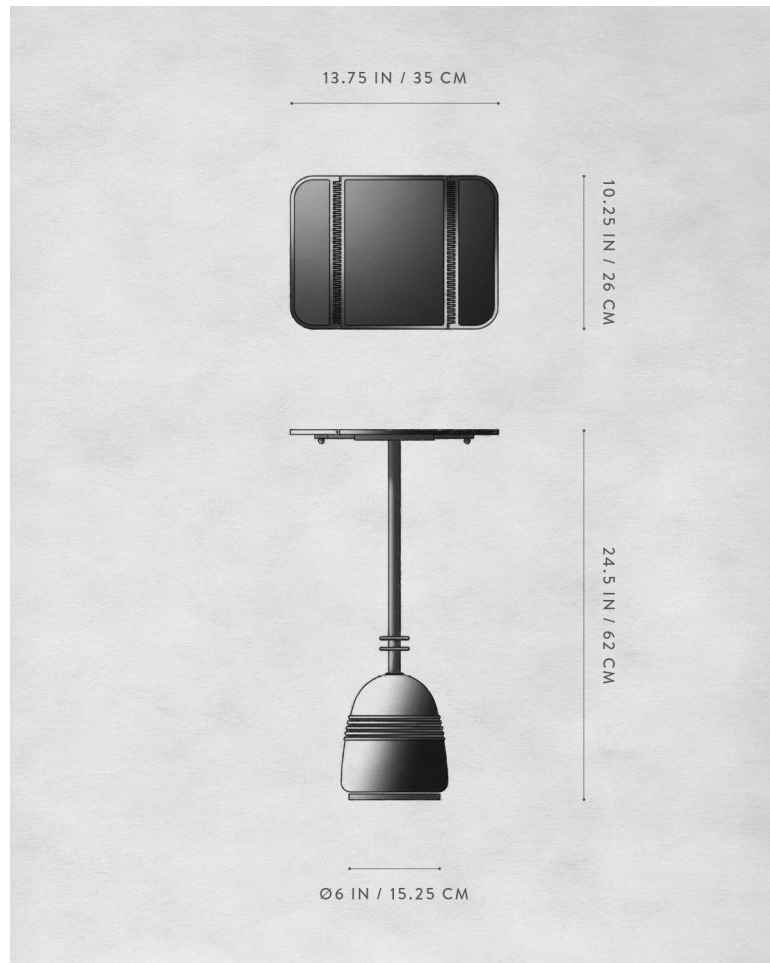

## STANDBY : COCKTAIL TABLE

REFERENCE	TELEVISION TRAY CADILLAC LANDAU TOP
COMPOSITION	ALUMINIUM ARMATURE MARBLE PATENT LEATHER

A P P A R A T U S

AGED BRASS / COLORWAY 03

A P P A R A T U S

TARNISHED SILVER / COLORWAY 02

# A P P A R A T U S

STANDBY : COCKTAIL TABLE

## DIMENSIONS

24.5 H, 13.75 W, 10.25 D IN  
62 H, 35 W, 26 D CM