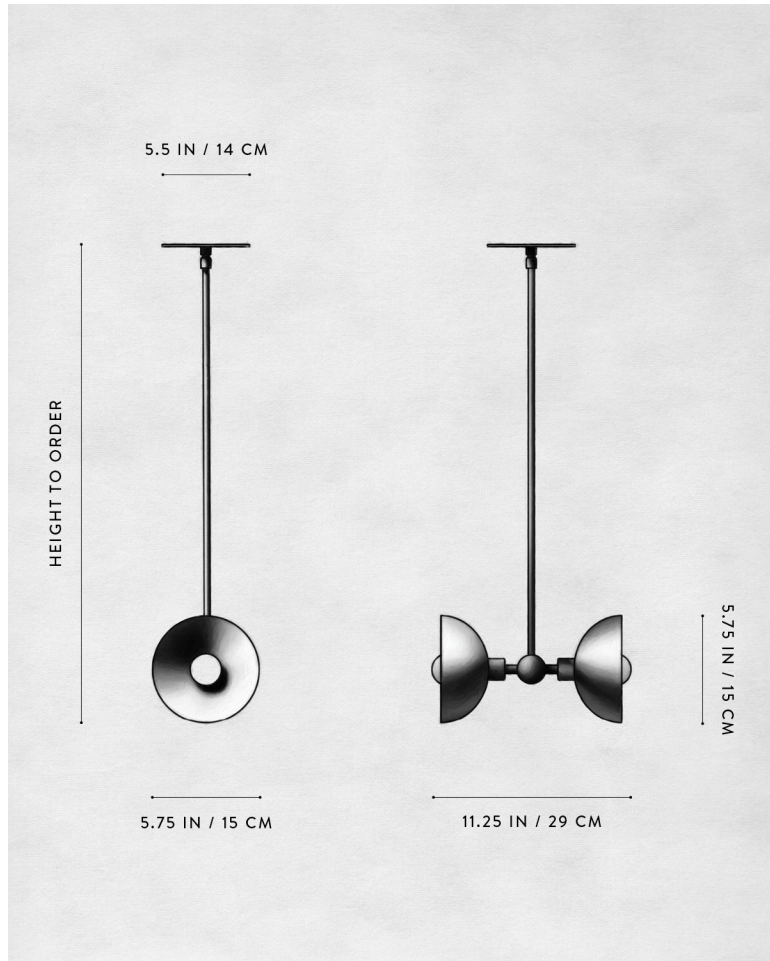

A P P A R A T U S

AGED BRASS / BLACKENED BRASS

TRAPEZE : 2 PENDANT

REFERENCE

MOLECULAR GEOMETRY
CAPTURED STATES OF MOTION

COMPOSITION

SPHERES AND LINE SEGMENTS
TRIANGULAR SUSPENSION
BRASS OR HAND-CAST PORCELAIN BOWLS

A P P A R A T U S

AGED BRASS / PORCELAIN

AGED BRASS / BLACKENED BRASS

AGED BRASS

AGED BRASS / BLACKENED BRASS

A P P A R A T U S

TRAPEZE : 2 PENDANT

DIMENSIONS	11.25 W, 5.75 D IN 29 W, 15 D CM HEIGHT TO ORDER
WEIGHT	APPROX. 4 LBS / 2 KG
PRICE	FROM \$2400 BRASS FROM \$2600 PORCELAIN OR TWO-TONE BOWL TWO-TONE IS AGED BRASS BOWL INTERIOR WITH BLACKENED BRASS BOWL EXTERIOR
MINIMUM HEIGHT INCLUDES	13 IN 60 IN
ADD HEIGHT	\$10 / IN
VOLTAGE	120-240 UL / CE
LAMPING	MAX 40W
BULB INCLUDED	2 X 3.8W DIMMABLE LED BULB 220 LUMENS EACH 2500K 120V : E12 SPHERE I : MATTE WHITE 240V : E14 SPHERE I : MATTE WHITE
BULB LIFE	15,000 HOURS
DEPOSIT	50% UPON ORDER
BALANCE	DUE PRIOR TO SHIPPING
LEAD TIME	PLEASE REFER TO WEBSITE