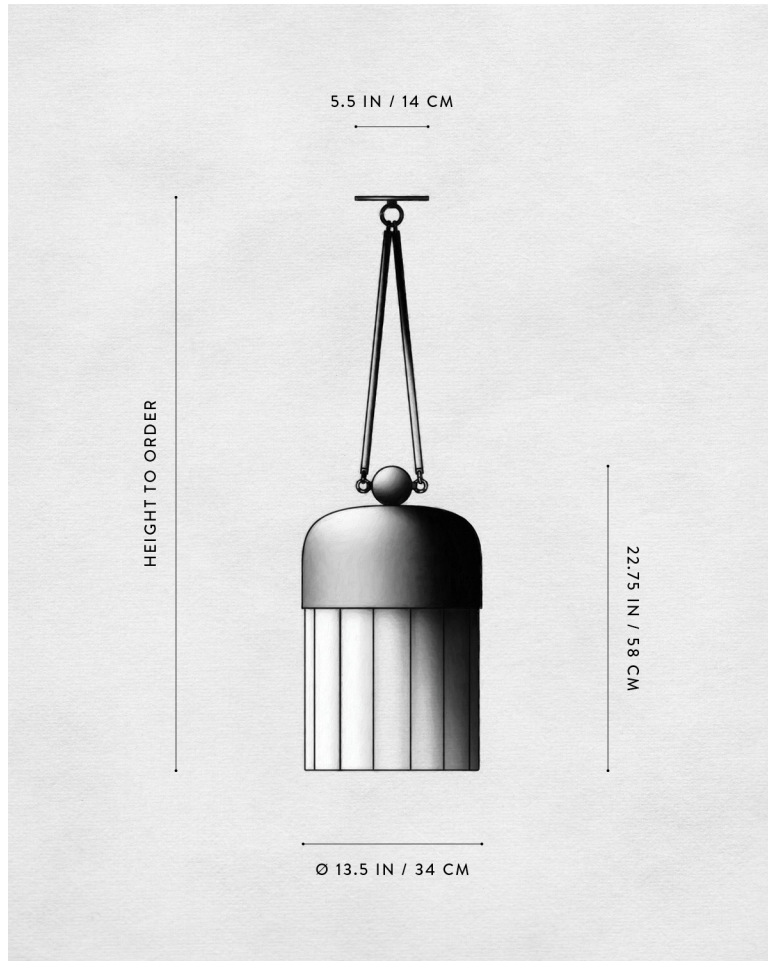

A P P A R A T U S

BLACKENED BRASS

TASSEL : 19

REFERENCE PASSEMENTERIE
HISTORICAL REINTERPRETATION
YVES SAINT LAURENT

COMPOSITION MOLD-BLOWN GLASS CYLINDERS
BRASS DOME AND ARMATURE

A P P A R A T U S

BLACKENED BRASS

BLACKENED BRASS

A P P A R A T U S

	TASSEL : 19
DIMENSIONS	Ø 13.5 IN Ø 34 CM HEIGHT TO ORDER
WEIGHT	APPROX. 60 LBS / 27 KG
PRICE	FROM \$16000
MINIMUM HEIGHT	32 IN
INCLUDES	60 IN
ADD HEIGHT	\$20 / IN
VOLTAGE	120-240 UL / CE
LAMPING	18W DIMMABLE LED 1750 LUMENS 2700K
DRIVER LIFE	50,000 HOURS
DEPOSIT	50% UPON ORDER
BALANCE	DUE PRIOR TO SHIPPING
LEAD TIME	PLEASE REFER TO WEBSITE