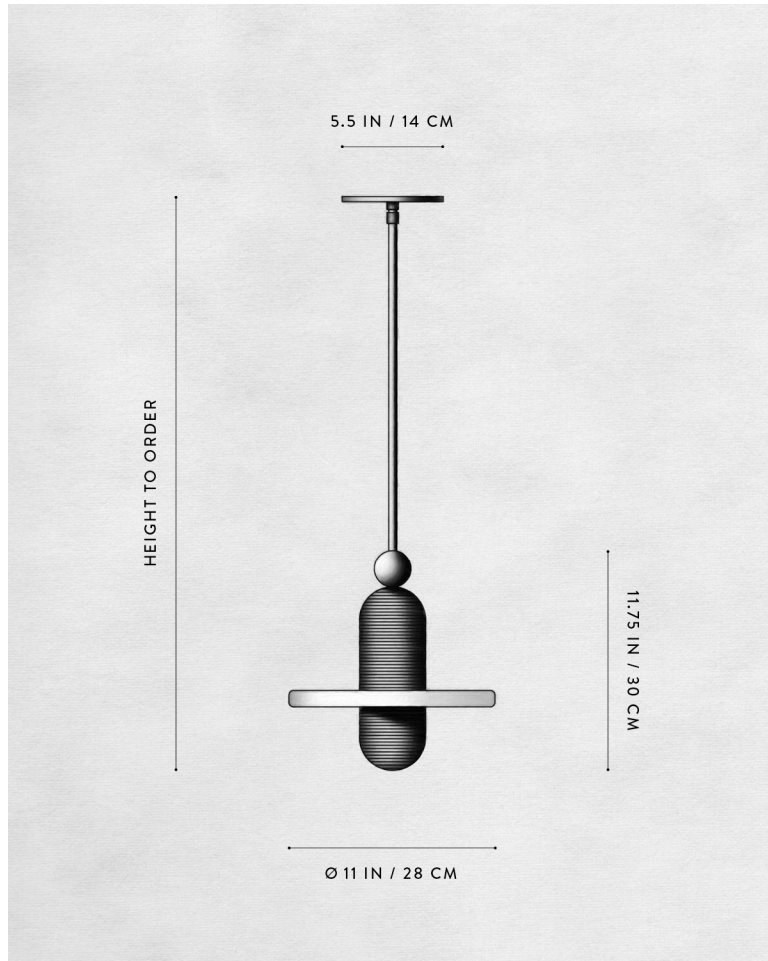

# A P P A R A T U S

BLACKENED BRASS

MEDIAN : MONO

REFERENCE

MINARETS  
SOLAR ECLIPSE

COMPOSITION

ALABASTER  
FLUTED BRASS

A P P A R A T U S

# A P P A R A T U S

	MEDIAN : MONO
DIMENSIONS	Ø 11 IN Ø 28 CM HEIGHT TO ORDER APPROX. 15 LBS / 7 KG
WEIGHT	
PRICE	FROM \$4000
MINIMUM HEIGHT	16 IN
INCLUDES	60 IN
ADD HEIGHT	\$10 / IN
VOLTAGE	120-240 UL / CE
LAMPING	8W DIMMABLE LED 800 LUMENS 2500K
DRIVER LIFE	50,000 HOURS
DEPOSIT	50% UPON ORDER
BALANCE	DUE PRIOR TO SHIPPING
LEAD TIME	PLEASE REFER TO WEBSITE