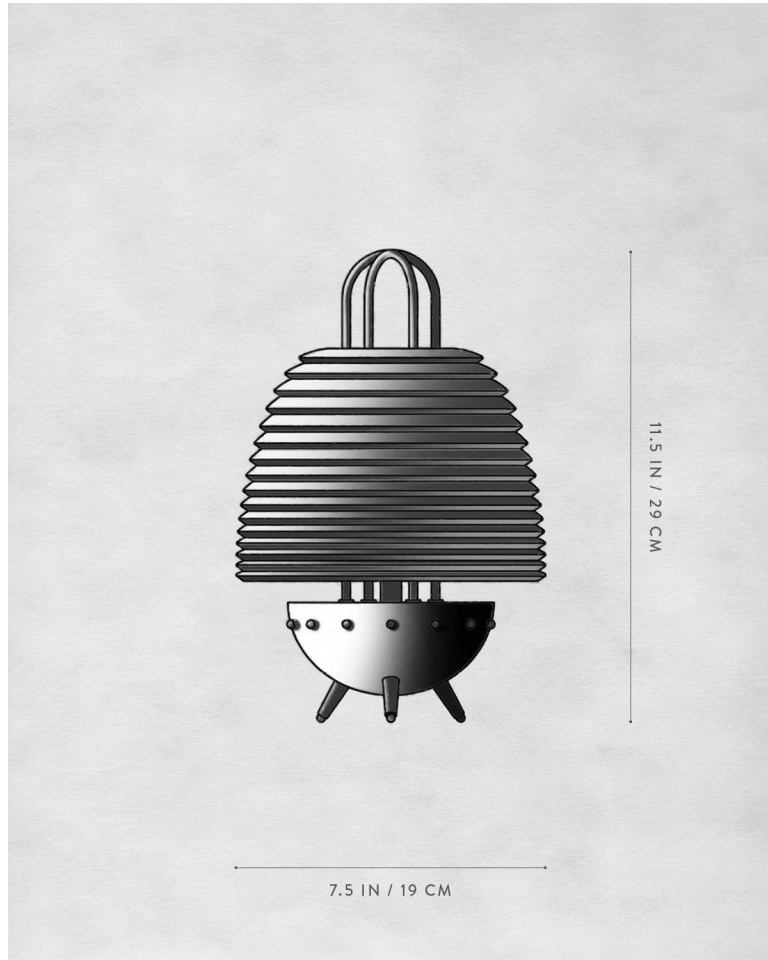

A P P A R A T U S

SIGNAL X : TABLE LAMP LARGE

DIMENSIONS

17.25 H, Ø 9 IN

44 H, Ø 23 CM

WEIGHT

APPROX. 13 LBS / 6 KG

PRICE

USB 2.0 PLUG

UNIVERSAL WALL ADAPTOR AND

INTERCHANGEABLE BLADES INCLUDED

50,000 HOURS

DRIVER LIFE

DEPOSIT

50% UPON ORDER

BALANCE

DUE PRIOR TO SHIPPING

LEAD TIME

PLEASE REFER TO WEBSITE

FINISHED AND ASSEMBLED BY HAND IN NY
DOMESTIC AND IMPORTED COMPONENTS

A P P A R A T U S

SIGNAL X : TABLE LAMP SMALL

DIMENSIONS	11.5 H, Ø 7.5 IN 29 H, Ø 19 CM
WEIGHT	APPROX. 7 LBS / 3 KG
PRICE	FROM £4450
VOLTAGE	120-240 ETL / CB / CE / UKCA
LAMPING	8W DIMMABLE LED 1800K-3000K WARM DIM 660 LUMENS USB 2.0 PLUG UNIVERSAL WALL ADAPTOR AND INTERCHANGEABLE BLADES INCLUDED
DRIVER LIFE	50,000 HOURS
DEPOSIT	50% UPON ORDER
BALANCE	DUE PRIOR TO SHIPPING
LEAD TIME	PLEASE REFER TO WEBSITE
	FINISHED AND ASSEMBLED BY HAND IN NY DOMESTIC AND IMPORTED COMPONENTS