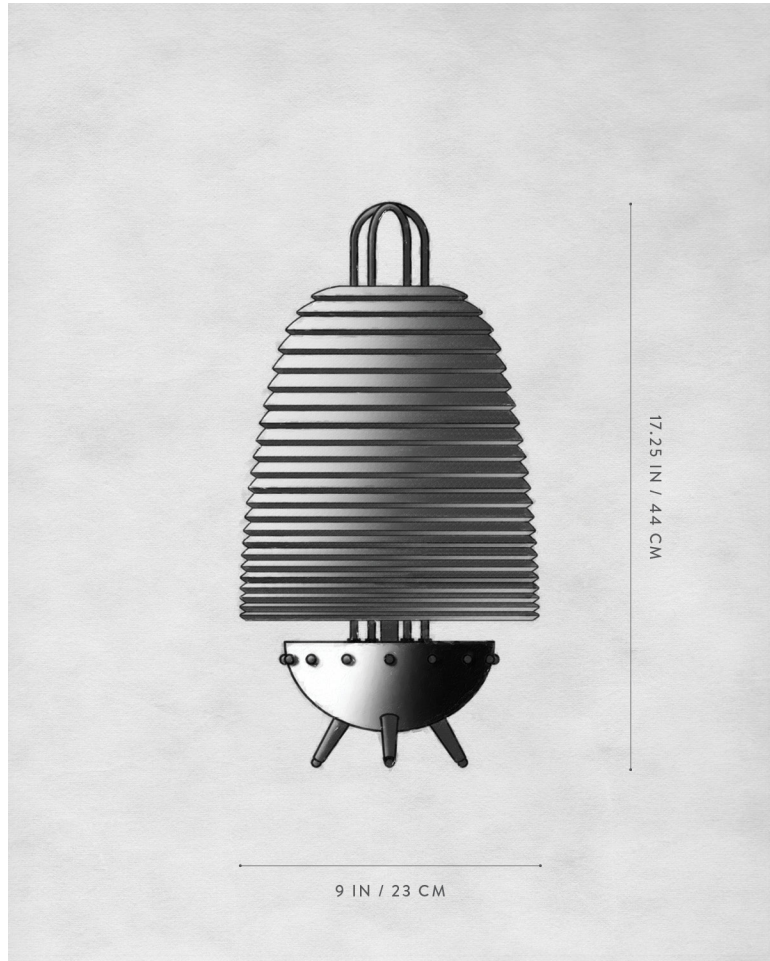

A P P A R A T U S

LARGE, OIL-RUBBED BRONZE / SMOKED GLASS

SIGNAL X : TABLE LAMP

REFERENCE SATELLITE COMMUNICATION
FRESNEL LENS
ERWIN BLUMENFELD - PORTRAITS THROUGH GLASS

COMPOSITION PRESSED GLASS
BRASS ARMATURE

A P P A R A T U S

LARGE, OIL-RUBBED BRONZE / SMOKED GLASS

SMALL, TARNISHED SILVER / CLEAR GLASS

A P P A R A T U S

OIL-RUBBED BRONZE / SMOKED GLASS

A P P A R A T U S

LARGE, OIL-RUBBED BRONZE / SMOKED GLASS

SMALL, TARNISHED SILVER / CLEAR GLASS

A P P A R A T U S

SIGNAL X : TABLE LAMP LARGE

DIMENSIONS

17.25 H, Ø 9 IN

44 H, Ø 23 CM

WEIGHT

APPROX. 13 LBS / 6 KG

PRICE

DUE PRIOR TO SHIPPING

LEAD TIME

PLEASE REFER TO WEBSITE

FINISHED AND ASSEMBLED BY HAND IN NY
DOMESTIC AND IMPORTED COMPONENTS

A P P A R A T U S

SIGNAL X : TABLE LAMP SMALL

DIMENSIONS	11.5 H, Ø 7.5 IN 29 H, Ø 19 CM
WEIGHT	APPROX. 7 LBS / 3 KG
PRICE	FROM £4450
VOLTAGE	120-240 ETL / CB / CE / UKCA
LAMPING	8W DIMMABLE LED 1800K-3000K WARM DIM 660 LUMENS USB 2.0 PLUG UNIVERSAL WALL ADAPTOR AND INTERCHANGEABLE BLADES INCLUDED
DRIVER LIFE	50,000 HOURS
DEPOSIT	50% UPON ORDER
BALANCE	DUE PRIOR TO SHIPPING
LEAD TIME	PLEASE REFER TO WEBSITE
	FINISHED AND ASSEMBLED BY HAND IN NY DOMESTIC AND IMPORTED COMPONENTS