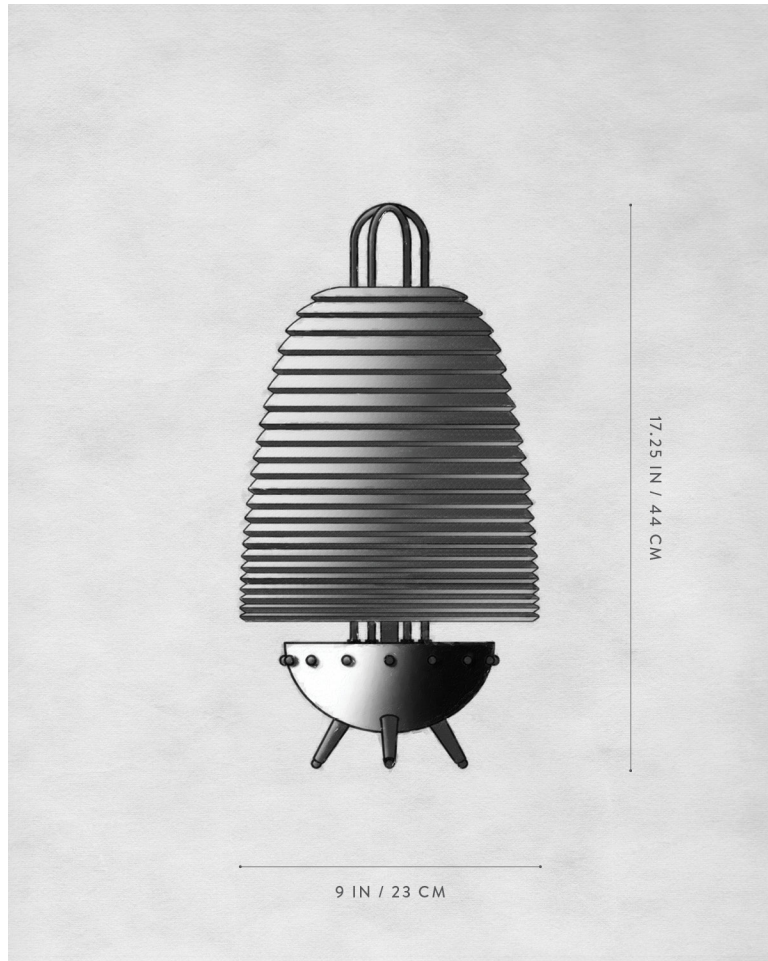

## SIGNAL X : TABLE LAMP

### COMPOSITION

PRESSED GLASS  
BRASS ARMATURE

A P P A R A T U S

LARGE, OIL-RUBBED BRONZE / SMOKED GLASS

SMALL, TARNISHED SILVER / CLEAR GLASS

A P P A R A T U S

OIL-RUBBED BRONZE / SMOKED GLASS

A P P A R A T U S

## SIGNAL X : TABLE LAMP LARGE

### DIMENSIONS

17.25 H, Ø 9 IN

44 H, Ø 23 CM