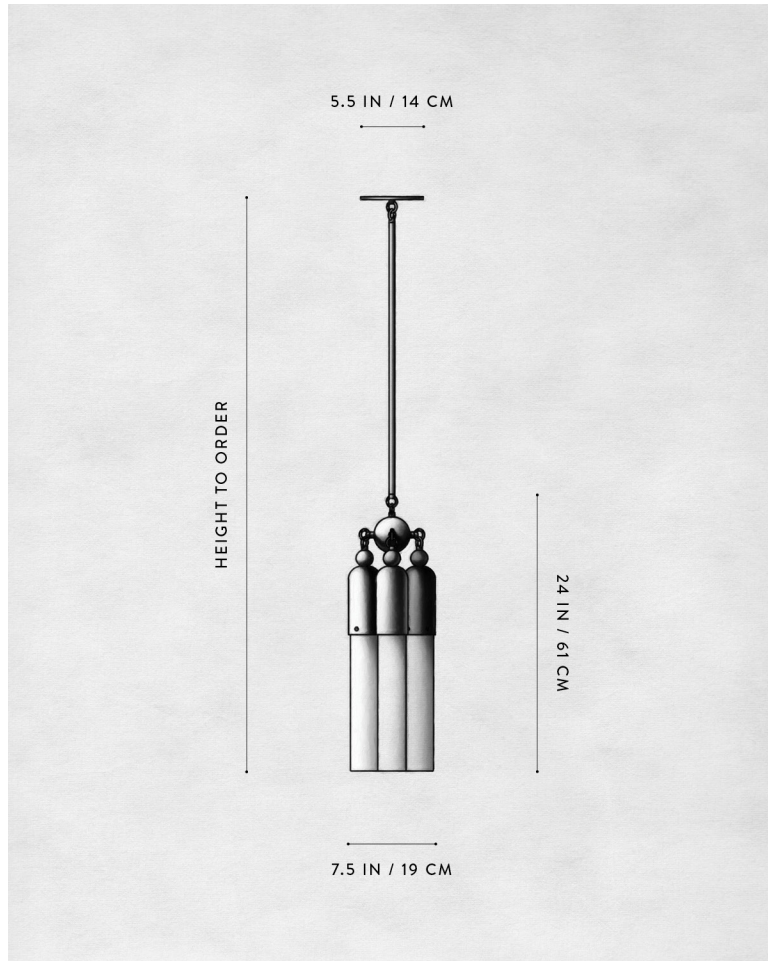

A P P A R A T U S

AGED BRASS

TASSEL : 3 PENDANT

REFERENCE PASSEMENTERIE
HISTORICAL REINTERPRETATION
YVES SAINT LAURENT

COMPOSITION MOLD-BLOWN GLASS CYLINDERS
BRASS DOME AND ARMATURE

A P P A R A T U S

AGED BRASS

OIL-RUBBED BRONZE

A P P A R A T U S

	TASSEL : 3 PENDANT
DIMENSIONS	Ø 8.25 IN Ø 21 CM HEIGHT TO ORDER APPROX. 15 LBS / 7 KG
WEIGHT	
PRICE	FROM \$6400
MINIMUM HEIGHT	25 IN
INCLUDES	60 IN
ADD HEIGHT	\$10 / IN
VOLTAGE	120-240 UL / CE
LAMPING	3 X 8W DIMMABLE LED 800 LUMENS EACH 2700K
DRIVER LIFE	50,000 HOURS
DEPOSIT	50% UPON ORDER
BALANCE	DUE PRIOR TO SHIPPING
LEAD TIME	PLEASE REFER TO WEBSITE