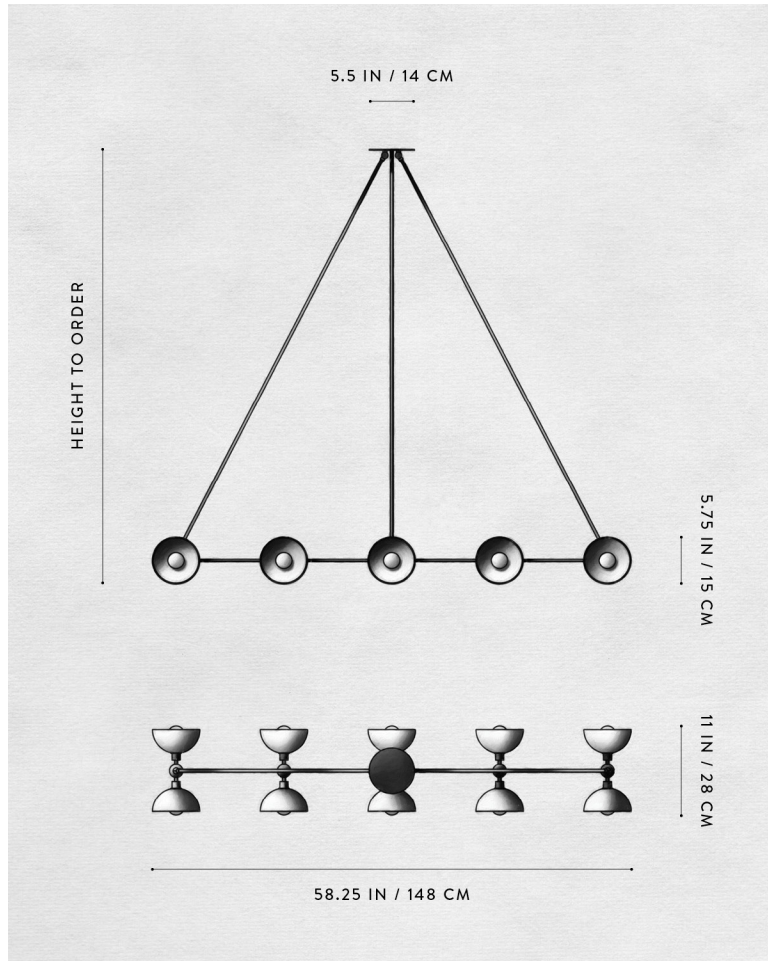

A P P A R A T U S

AGED BRASS / PORCELAIN

TRAPEZE : 10 PENDANT

REFERENCE

MOLECULAR GEOMETRY
CAPTURED STATES OF MOTION

COMPOSITION

SPHERES AND LINE SEGMENTS
TRIANGULAR SUSPENSION
BRASS OR HAND-CAST PORCELAIN BOWLS

A P P A R A T U S

AGED BRASS / PORCELAIN

AGED BRASS / BLACKENED BRASS

AGED BRASS

AGED BRASS / BLACKENED BRASS

A P P A R A T U S

TRAPEZE : 10 PENDANT

DIMENSIONS	58.25 W, 11 D IN 148 W, 28 D CM HEIGHT TO ORDER
WEIGHT	APPROX. 15 LBS / 7 KG
PRICE	FROM \$9600 BRASS FROM \$10600 PORCELAIN OR TWO-TONE BOWL TWO-TONE IS AGED BRASS BOWL INTERIOR WITH BLACKENED BRASS BOWL EXTERIOR
MINIMUM HEIGHT INCLUDES	16 IN
ADD HEIGHT	\$30 / IN
VOLTAGE	120-240 UL / CE
LAMPING	MAX 40W
BULB INCLUDED	10 X 3.8W DIMMABLE LED BULB 220 LUMENS EACH 2500K 120V : E12 SPHERE I : MATTE WHITE 240V : E14 SPHERE I : MATTE WHITE
BULB LIFE	15,000 HOURS
DEPOSIT	50% UPON ORDER
BALANCE	DUE PRIOR TO SHIPPING
LEAD TIME	PLEASE REFER TO WEBSITE