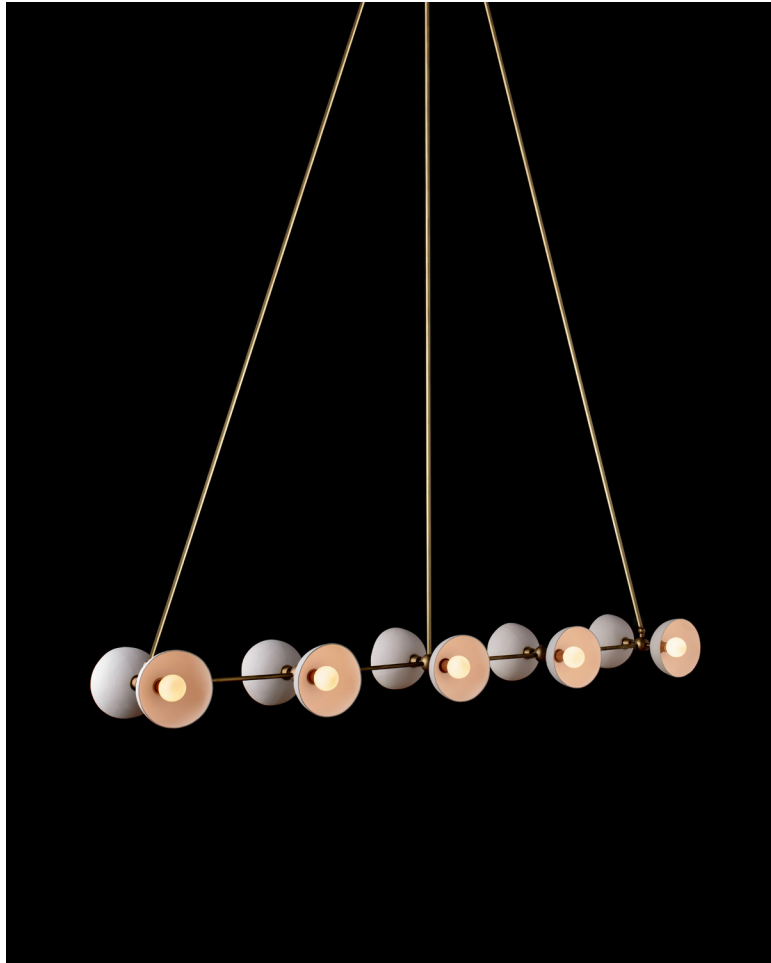

A P P A R A T U S

AGED BRASS / PORCELAIN

TRAPEZE : 10 PENDANT

REFERENCE

MOLECULAR GEOMETRY
CAPTURED STATES OF MOTION

COMPOSITION

SPHERES AND LINE SEGMENTS
TRIANGULAR SUSPENSION
BRASS OR HAND-CAST PORCELAIN BOWLS

A P P A R A T U S

AGED BRASS / PORCELAIN

AGED BRASS / BLACKENED BRASS

AGED BRASS

AGED BRASS / BLACKENED BRASS

A P P A R A T U S

TRAPEZE : 10 PENDANT

DIMENSIONS	58.25 W, 11 D IN 148 W, 28 D CM HEIGHT TO ORDER
WEIGHT	APPROX. 15 LBS / 7 KG
PRICE	FROM \$9600 BRASS FROM \$10600 PORCELAIN OR TWO-TONE BOWL TWO-TONE IS AGED BRASS BOWL INTERIOR WITH BLACKENED BRASS BOWL EXTERIOR
MINIMUM HEIGHT INCLUDES	16 IN
ADD HEIGHT	\$30 / IN
VOLTAGE	120-240 UL / CE
LAMPING	MAX 40W
BULB INCLUDED	10 X 3.8W DIMMABLE LED BULB 220 LUMENS EACH 2500K 120V : E12 SPHERE I : MATTE WHITE 240V : E14 SPHERE I : MATTE WHITE
BULB LIFE	15,000 HOURS
DEPOSIT	50% UPON ORDER
BALANCE	DUE PRIOR TO SHIPPING
LEAD TIME	PLEASE REFER TO WEBSITE